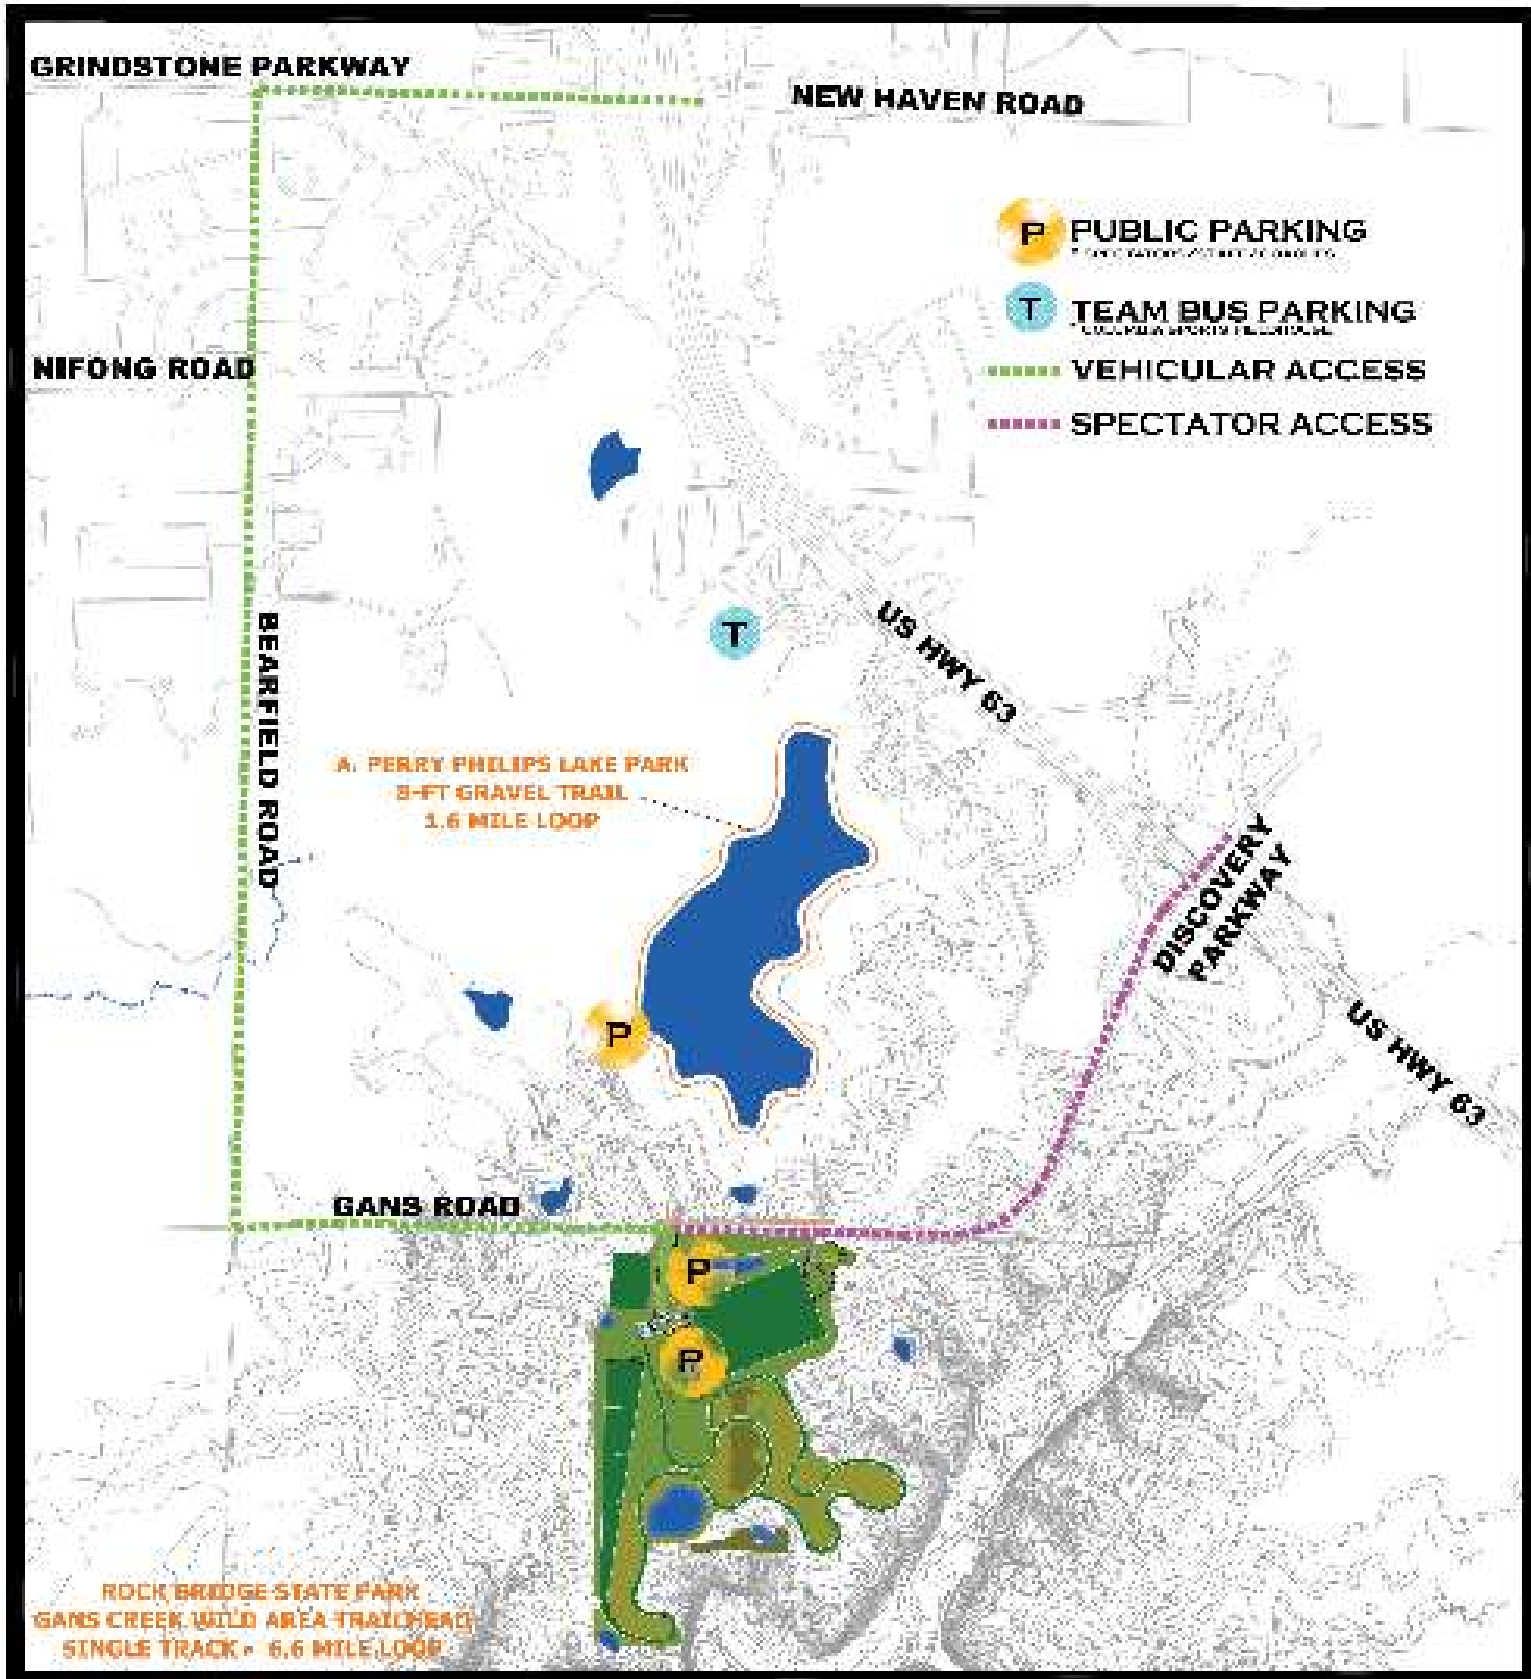

Course Information
The course will be open for practice Thursday from 10:00am until dark.
Accommodations can be made for practices outside of this time frame.
Address: 3350 E Gans Rd, Columbia, MO 65201

Contact Information
If you have any questions or concerns, please contact:

Lindsey Anderson
573-823-4961
l.anderson@missouri.edu

COURSE MAP

Gans Creek Cross Country Course Columbia, MO

Course Map Legend

- 2k Loop
- 3k Loop
- 5k Race: 2k / 3k
- 6k Race: 3k / 3k
- 8k Race: 2k / 3k / 3k
- 10k Race: 2k / 3k / 2k / 3k

PARKING MAP

FACILITY MAP