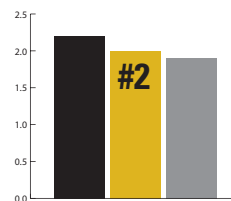

Freshman guard **Terrence Phillips** ranks tied second in the Southeastern Conference in steals-per-game in league contests with his 2.0 average.

QUICK FACTS

INSTITUTIONAL INFORMATION

Location _____ Columbia, Mo.
 Founded: _____ 1839
 Enrollment: _____ 35,050
 Nickname: _____ Tigers
 Colors: _____ Old Gold and Black
 Arena (Capacity): _____ Mizzou Arena (15,061)
 Conference: _____ Southeastern
 Interim System President: _____ Mike Middleton
 Phone _____ 573-882-2011
 Interim Chancellor: _____ Hank Foley
 Phone: _____ 573-882-3387
 Director of Athletics: _____ Mack Rhoades
 Department Phone: _____ 573-882-6501
 Ticket Office Phone: _____ 573-884-7297
 _____ 800-228-7297