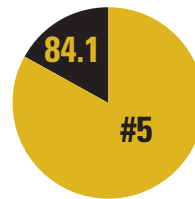

Freshman forward **Kevin Puryear** ranks sixth in the SEC for his free throw percentage in conference games, hitting on 83.3 percent of his attempts (37-of-44). Additionally, sophomore guard **Namon Wright** is 7th with his 81.8-percent success rate (45-of-55).

PROJECTED #MIZZOU LINEUP

  G 1 terrence PHILLIPS FR // 5-11 // 175 // ORANGE COUNTY, CALIF.	 G 33 cullen VANLEER FR // 6-4 // 200 // PACIFIC, MO.	 G 12 namon WRIGHT SO // 6-5 // 202 // LOS ANGELES, CALIF.	 F 24 kevin PURYEAR FR // 6-7 // 236 // BLUE SPRINGS, MO.	 F 44 ryan ROSBURG SR // 6-10 // 260 // CHESTERFIELD, MO.
@FloorGeneral103 PPG RPG APG SPG 8.0 3.8 3.2 1.5 ▶ 15 pts., 7 reb., vs. S. Carolina ▶ Matched season-high with 16 points vs. Arkansas (Jan. 12) ▶ 88-4 record as Oak Hill starting PG	@cullenvanleer33 PPG RPG FG% MPG 3.9 1.3 31.0 16.8 ▶ Season-high 13 pts. vs. Xavier ▶ 3 games with 10+ points in 15-16 ▶ Averaged 23.5 pts., 7.3 reb. per game for Pacific as a senior	@kharyw PPG RPG APG SPG 9.1 4.8 1.3 0.4 ▶ Career-high nine rebounds along with 16 points vs. Mississippi State ▶ Season-high 18 points in opening win vs. Wofford (Nov. 13)	@CallMe_KP24 PPG RPG FG% FT% 11.2 4.6 48.3 81.3 ▶ Season-high 22 pts. at Alabama ▶ 10+ pts. in 17 of 26 games ▶ KC Star Metro Player of the Year as a senior at Blue Springs South	@RyRos44 PPG RPG FG% MPG 6.8 3.8 62.3 18.7 ▶ Career-high 24 pts. with 11 boards at Vandy (Feb. 10), first-ever dbl-dbl ▶ 65 career starts over the last 3.75 seasons (122 appearances)

PROJECTED ARKANSAS LINEUP

G 4 JABRIL DURHAM (SR, 6-1, 185) 6.4 PPG // 3.3 RPG // 6.5 APG	G 5 ANTHON BELL (SR, 6-3, 185) 16.4 PPG // 3.0 RPG // .458 3PT%	G 31 ANTON BEARD (SO, 6-0, 195) 7.5 PPG // 2.4 RPG // 2.0 APG	F 33 MOSES KINGSLEY (JR, 6-10, 230) 16.2 PPG // 9.2 RPG // .566 FG%	C 50 WILLY KOUASSI (R-SR, 6-10, 230) 2.2 PPG // 2.1 RPG // 0.7 BPG