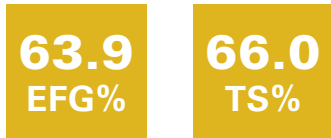

- ▶ Phillips ranks **76th nationally** in effective field goal percentage, a statistic that adjusts towards three-pointers being worth 50 percent more than two-pointers. Phillips has hit on 11-of-25 from three-point range, with 11 of his 29 field goals this season coming from beyond the arc.
- ▶ The Tigers' freshman point guard also ranks **83rd nationally** in true shooting percentage, a statistic that measures success of field goals, three-pointers and free throws. Phillips is shooting 53.7 percent on overall field goals, 44.0 percent on three-pointers and 78.6 percent on free throws.