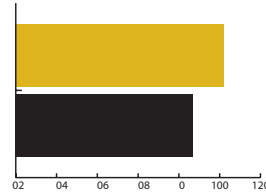

#ZOUSTATS

The Tigers have compiled 102 assists through eight games this season, an improvement from last season's eight-game mark of 87.