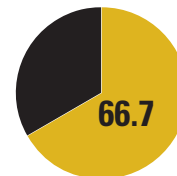

#ZOUGRAPHS

Mizzou's lineup will feature plenty of young, talented student-athletes in the second year of the Anderson Era. Eight of the Tigers' 12 scholarship players are either freshmen or sophomores.