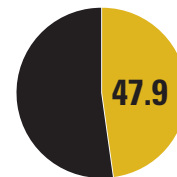

Mizzou's returning percentage of minutes (47.9) from the 2014-15 season (3,094-of-6,450) bodes well for the influx of fresh faces on the Tigers' roster.

QUICK FACTS

INSTITUTIONAL INFORMATION

Location _____ Columbia, Mo.
 Founded: _____ 1839
 Enrollment: _____ 35,050
 Nickname: _____ Tigers
 Colors: _____ Old Gold and Black
 Arena (Capacity): _____ Mizzou Arena (15,061)
 Conference: _____ Southeastern
 President: _____ Tim Wolfe
 Phone: _____ 573-882-2011
 Chancellor: _____ R. Bowen Loftin
 Phone: _____ 573-882-3387
 Director of Athletics: _____ Mack Rhoades
 Department Phone: _____ 573-882-6501
 Ticket Office Phone: _____ 573-884-7297
 _____ 800-228-7297