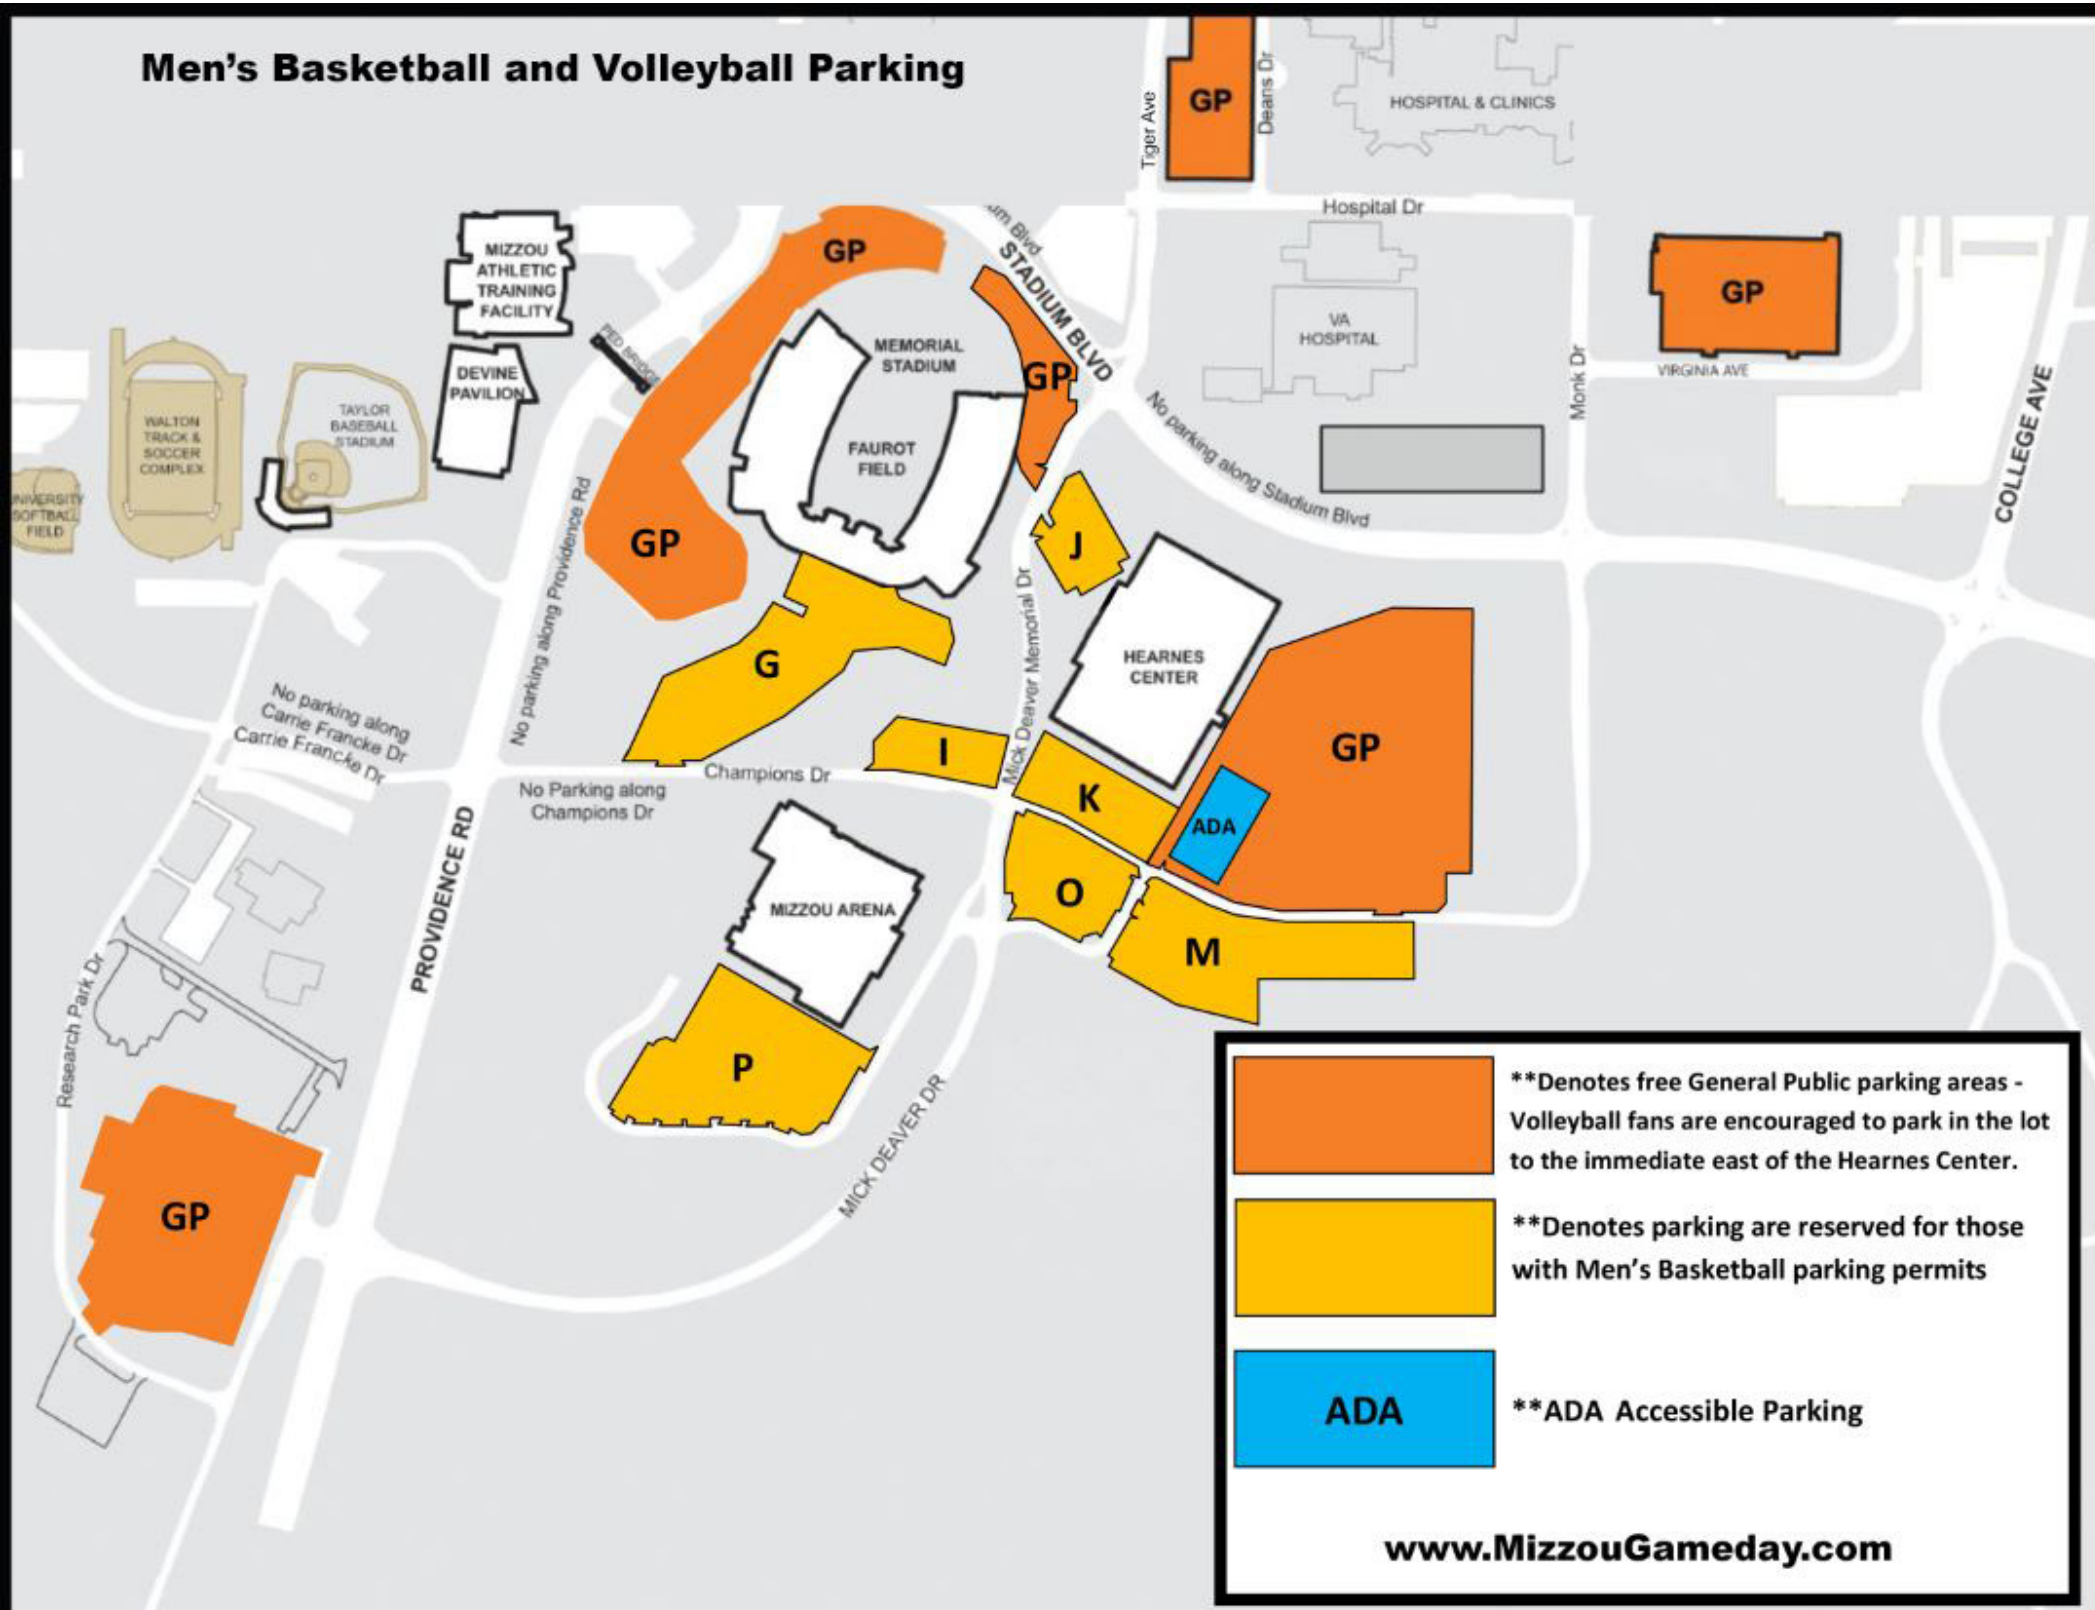

# Men's Basketball and Volleyball Parking

	**Denotes free General Public parking areas - Volleyball fans are encouraged to park in the lot to the immediate east of the Hearnes Center.
	**Denotes parking are reserved for those with Men's Basketball parking permits
	**ADA Accessible Parking