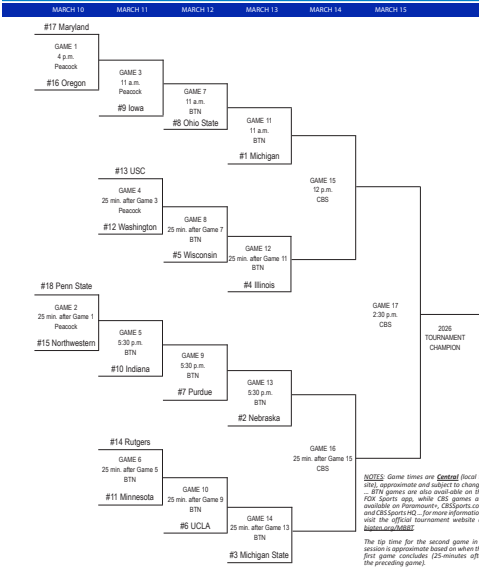

2026 TIAA BIG TEN MEN'S BASKETBALL TOURNAMENT

MICHIGAN STATE AGAINST TEAMS IN THE BIG TEN TOURNAMENT

- vs. Illinois - 3-0
vs. Indiana - 0-1
vs. Iowa - 4-2
vs. Maryland - 2-1
vs. Michigan - 3-1
vs. Minnesota - 2-3
vs. Nebraska - 0-0
vs. Northwestern - 4-0
vs. Ohio State - 5-4
vs. Oregon - 1-0
vs. Penn State - 1-2
vs. Purdue - 4-2
vs. Rutgers - 0-0
vs. Wisconsin - 7-5