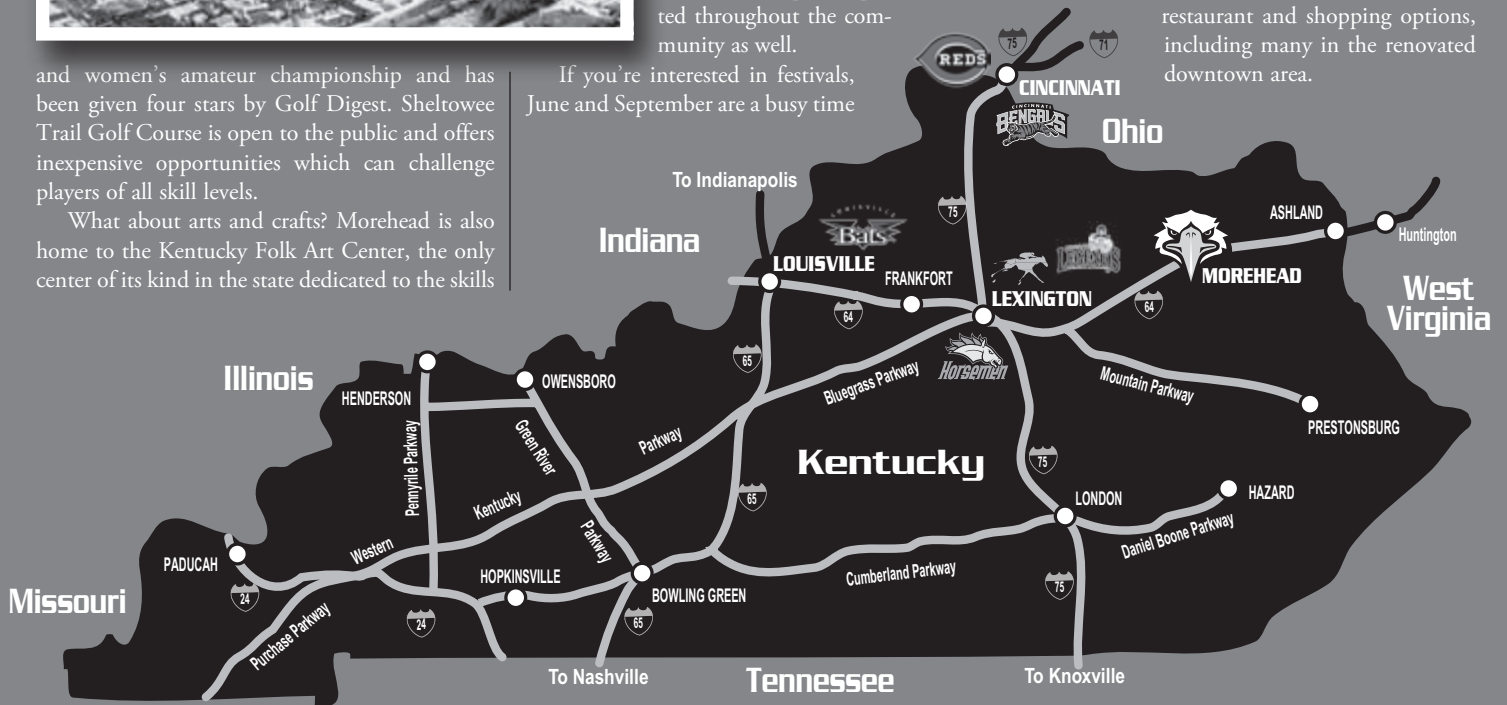

in Morehead, when the festival season is in full swing. Among the annual events, the area hosts the Day in the Country Folk Art Show and Sale, Cave Run Storytelling Festival, Harvest Festival, Poppy Mountain Festival, Clack Mountain Festival, Appalachian Arts and Crafts Fair, and Hometown Holidays plus numerous horse shows.

Morehead also has an outstanding theatre guild for those who are looking for other cultural experiences. The group puts on productions throughout the year. Morehead State University also annually hosts concerts from nationally-prominent bands of all musical genres.

In addition, there are several restaurant and shopping options, including many in the renovated downtown area.

and women's amateur championship and has been given four stars by Golf Digest. Sheltowee Trail Golf Course is open to the public and offers inexpensive opportunities which can challenge players of all skill levels.

What about arts and crafts? Morehead is also home to the Kentucky Folk Art Center, the only center of its kind in the state dedicated to the skills

If you're interested in festivals, June and September are a busy time

Major Cities Less than 500 Miles Away

Lexington	66 miles
Louisville	140 miles
Charleston, W.Va.	117 miles
Cincinnati	149 miles
Columbus	183 miles
Knoxville	215 miles
Indianapolis	249 miles
Nashville	279 miles
Pittsburgh	344 miles
St. Louis	397 miles
Atlanta	424 miles
Chicago	432 miles
Washington, D.C.	479 miles
Memphis	489 miles