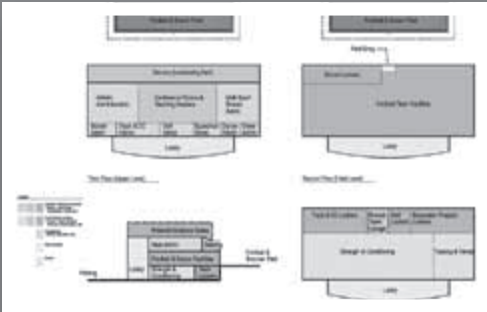

These artist renderings represent many of the major proposed improvements, additions and new facilities outlined in the Morehead State Athletic Facilities Master Plan.

New Administration Building

The new administration building will be located on the south end of Jayne Stadium and will house all administrative offices, most coach's offices and football team facilities. The building will also house soccer and cross country locker rooms and serve as the site to strength and conditioning activities and the sports medicine operation.