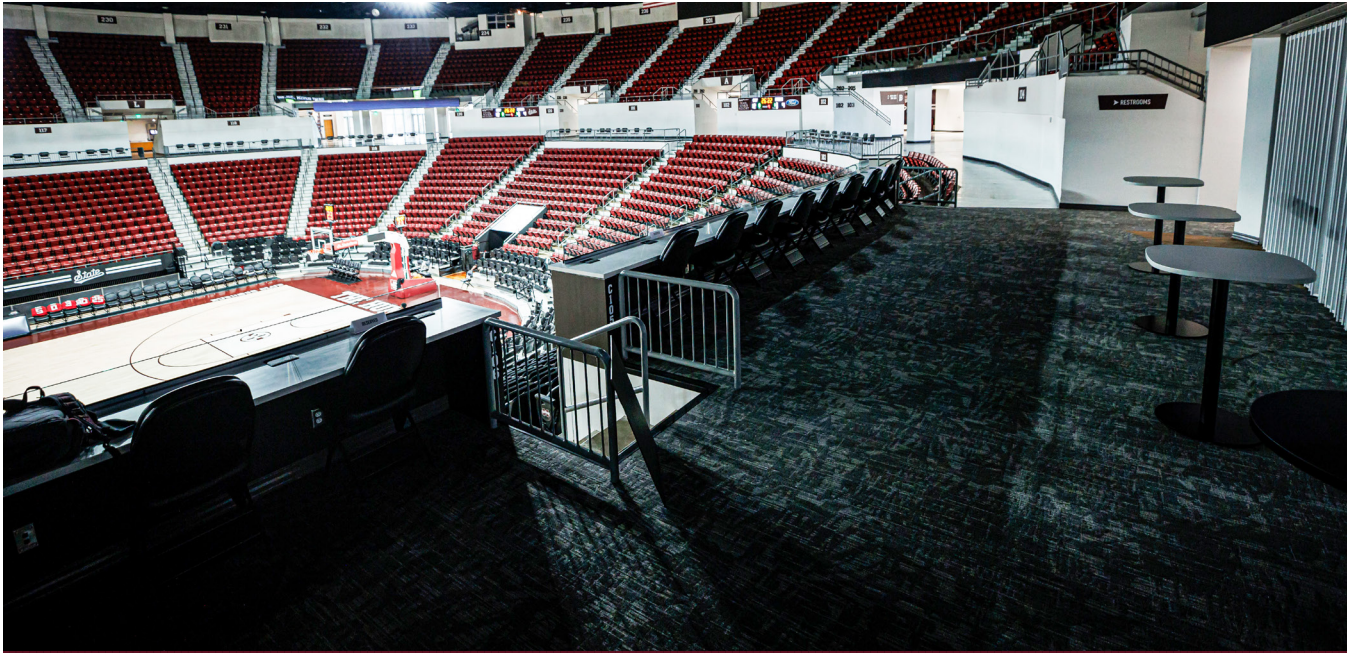

AMENITIES

New for the 2025–26 season, the Concourse Countertops offer fans a unique and comfortable viewing experience featuring generous personal space along sleek countertop seating with unobstructed views of the court. In addition to this upgraded seating location, Concourse Countertop ticket holders will also enjoy full access to *The Legends Club*, a premium space introduced during the 2023–24 season as part of the Humphrey Coliseum renovations. Blending modern luxury with the venue's storied tradition, the Legends Club offers an elevated game day experience with premium amenities, including:

- **Legends Club Lounge Seating** – First-come, first-served access to a stylish lounge area featuring soft seating and communal high-top tables.
- **Countertop Seating** – A reserved seat with generous personal space along a sleek countertop.
- **Exclusive Entry** – Convenient access through the West Premium Entry.
- **Gourmet Buffet** – A rotating selection of traditional game day favorites, hearty appetizers, and desserts, served throughout the game. Menus are tailored to each game based on the opponent and expected attendance.
- **Full-Service Bar** – A curated selection of domestic, imported, and craft beers, wines, canned cocktails, and select liquor available for purchase.