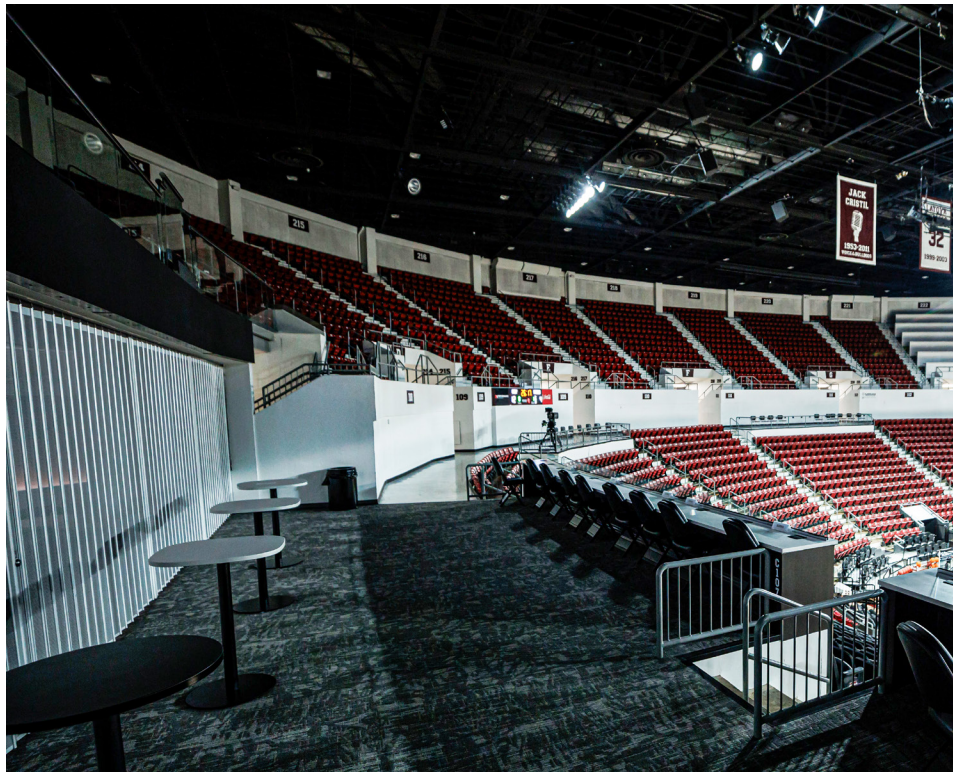

- **Club Lounge Seating** – First-come, first-served access to a refined lounge featuring soft seating and comfortable banquette seating.
- **Premium Courtside Seating** – A cushioned seat with armrests located at court level.
- **Exclusive Entry** – Direct access through the North Premium Entrance.
- **Gourmet Buffet** – A rotating selection of traditional game day favorites, hearty appetizers, and desserts served throughout the game. Menus are tailored to each game based on the opponent and expected attendance.
- **Full-Service Bar** – A curated selection of domestic, imported, and craft beers, wines, canned cocktails, and select liquor available for purchase.
- **In-Seat Service** - Runners will gladly deliver light snacks and beverages throughout the game.

AMENITIES

New for the 2025–26 season, the Concourse Countertops offer fans a unique and comfortable viewing experience featuring generous personal space along sleek countertop seating with unobstructed views of the court. In addition to this upgraded seating location, Concourse Countertop ticket holders will also enjoy full access to *The Legends Club*, a premium space introduced during the 2023–24 season as part of the Humphrey Coliseum renovations. Blending modern luxury with the venue's storied tradition, the Legends Club offers an elevated game day experience with premium amenities, including: