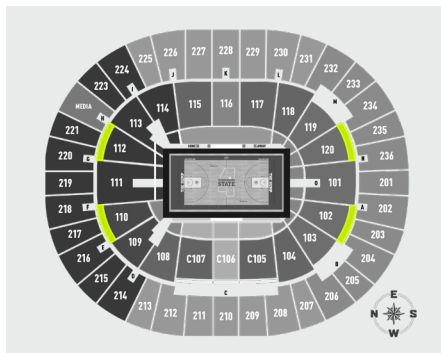

CONCOURSE COUNTERTOPS

SECTIONS 102, 110, 112, & 120