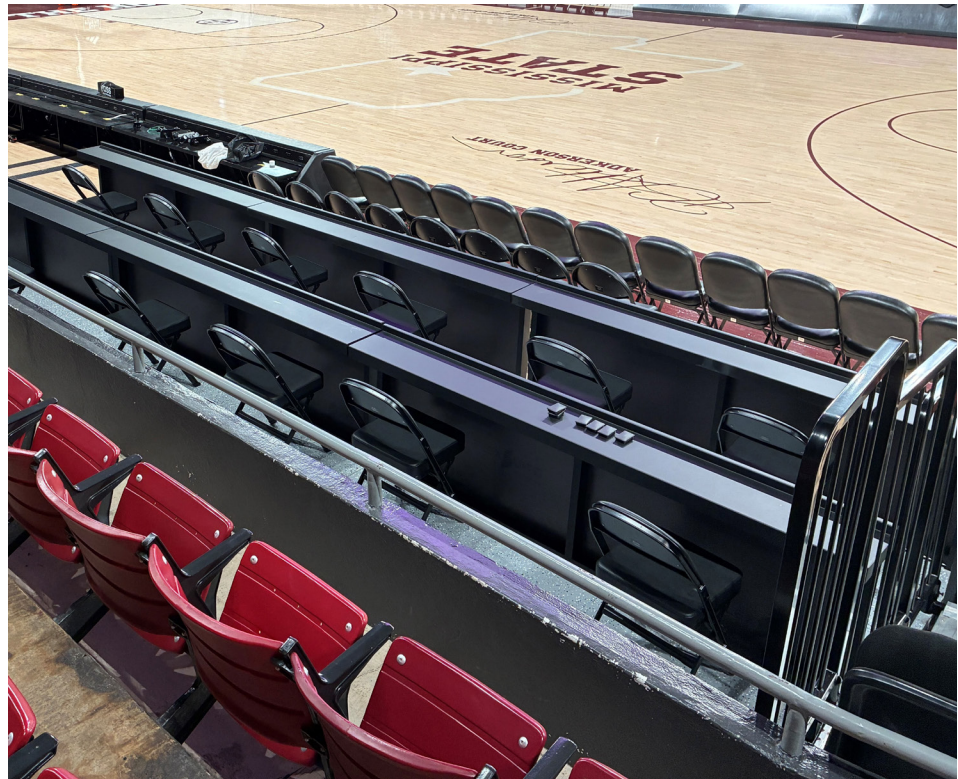

PREMIUM INVESTMENT

MEN'S CONTRIBUTION: $6,000

MEN'S SEASON TICKET PRICE: $325 PER TICKET

WOMEN'S CONTRIBUTION: $600

WOMEN'S SEASON TICKET PRICE: $165 PER TICKET