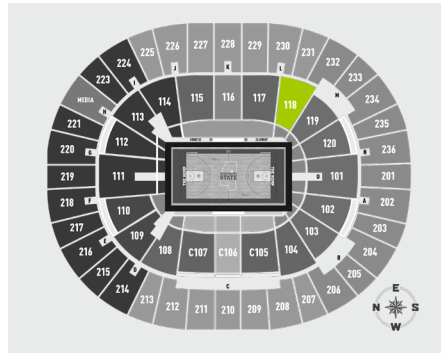

PREMIUM INVESTMENT

MEN'S CONTRIBUTION: STARTING AT \$5,500

MEN'S SEASON TICKET PRICE: \$325 PER TICKET

WOMEN'S CONTRIBUTION: STARTING AT \$600

WOMEN'S SEASON TICKET PRICE: \$165 PER TICKET

AMENITIES

Courtside seats come with access to *The Courtside Club* and *Legends Club*. The Courtside Club is one of the signature additions resulting from the latest renovations to Humphrey Coliseum. Offering high-end finishes and premium game day experiences, the Courtside Club seamlessly blends luxury with the tradition of “The Hump.” Amenities include:

COURTSIDE LOGE

PREMIUM INVESTMENT

MEN'S CONTRIBUTION: \$6,000

MEN'S SEASON TICKET PRICE: \$325 PER TICKET

WOMEN'S CONTRIBUTION: \$600

WOMEN'S SEASON TICKET PRICE: \$165 PER TICKET

AMENITIES

New for the 2025-26 season, the Courtside Loge Tables gives the access of court level seating with the convenience of a countertop and elevated sightlines. These newly added tables are directly behind the team benches and offers a premium gameday experience. Along with this premium seating location, Courtside Loge ticket holders will receive full access to both The Courtside Club and The Legends Club. These premium spaces offer a firstclass game day experience that blends modern luxury with the rich tradition of “The Hump.” Amenities include: