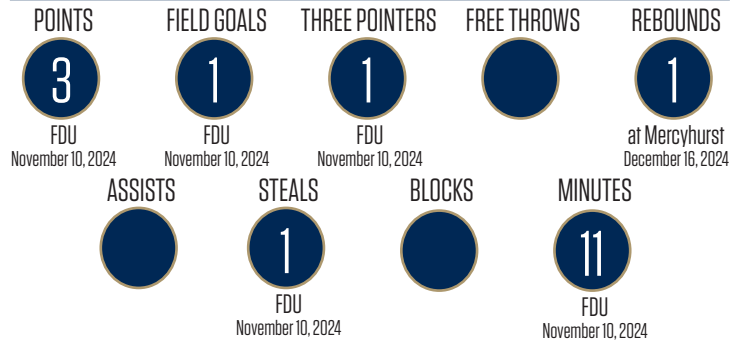

2024-25  
AVERAGES  
POINTS  
1.0

REBOUNDS  
0.3

ASSISTS  
0.0

FG%  
33.3

3FG%  
33.3

FT%  
-

CAREER HIGHS

SEASON HIGHS