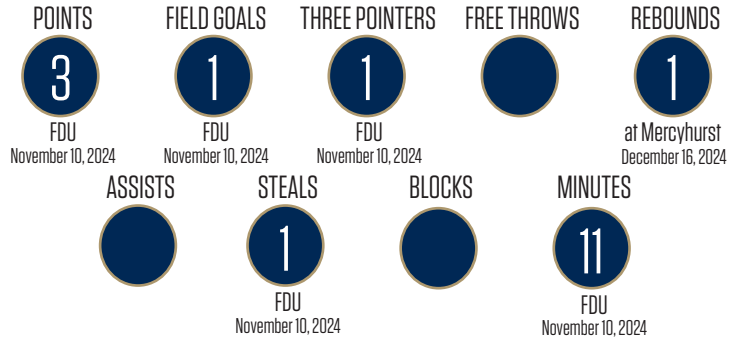

CAREER HIGHS

SEASON HIGHS