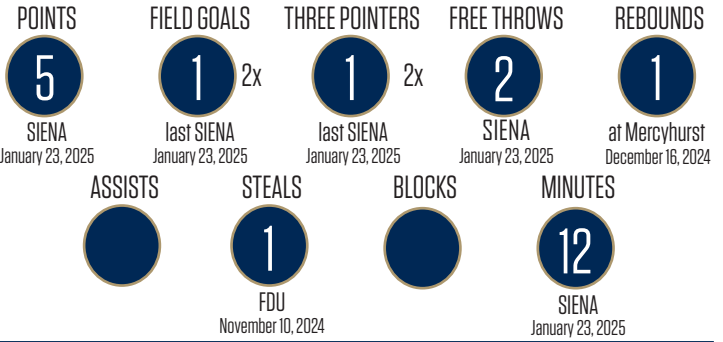

2024-25
AVERAGES
POINTS
1.3

REBOUNDS
0.2

ASSISTS
0.0

FG%
25.0

3FG%
25.0

FT%
100.0

CAREER HIGHS

SEASON HIGHS