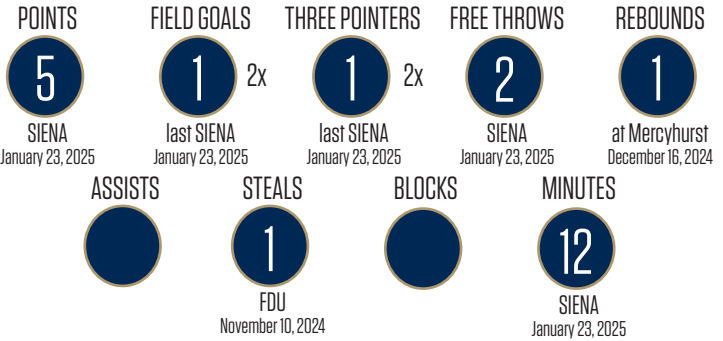

2024-25
AVERAGES
POINTS
1.3

REBOUNDS
0.2

ASSISTS
0.0

FG%
25.0

3FG%
25.0

FT%
100.0

CAREER HIGHS

SEASON HIGHS