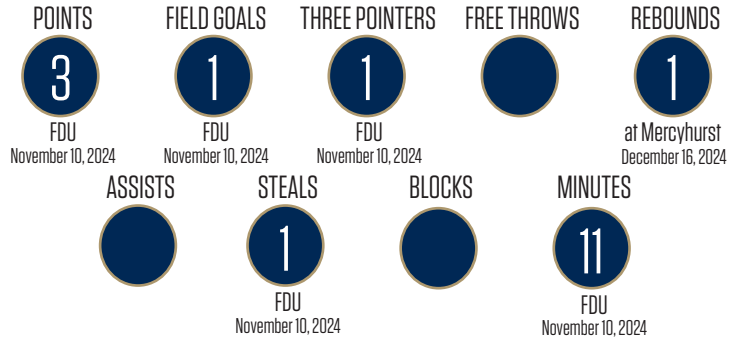

2024-25
AVERAGES
POINTS
1.0

REBOUNDS
0.3

ASSISTS
0.0

FG%
33.3

3FG%
33.3

FT%
-

CAREER HIGHS

SEASON HIGHS