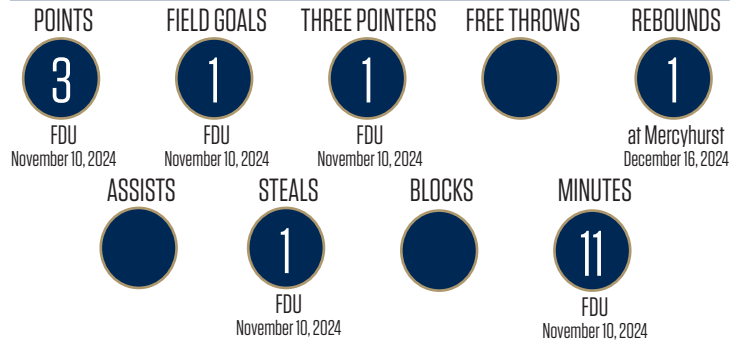

2024-25
AVERAGES
POINTS
1.0

REBOUNDS
0.3

ASSISTS
0.0

FG%
33.3

3FG%
33.3

FT%
-

CAREER HIGHS

SEASON HIGHS