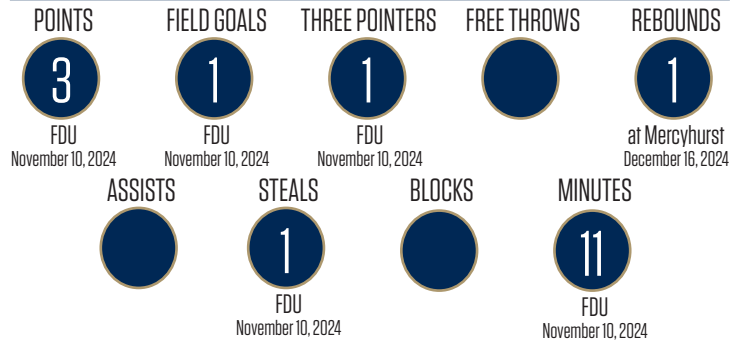

2024-25
AVERAGES
POINTS
1.0

REBOUNDS
0.3

ASSISTS
0.0

FG%
33.3

3FG%
33.3

FT%
-

CAREER HIGHS

SEASON HIGHS