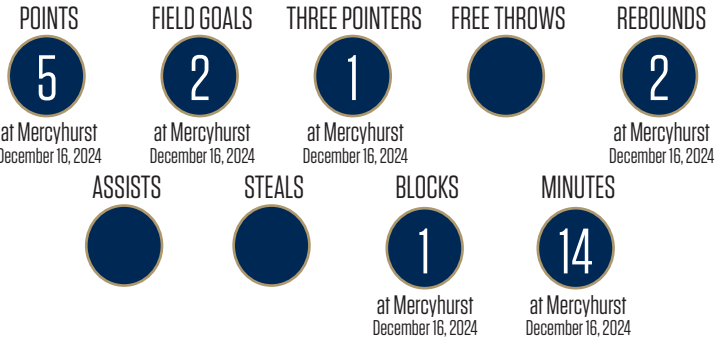

0

Nyodie
GUERARD

5-8 | Guard | Freshman
Quebec City, Quebec, Canada
Cegep de Sainte-Foy

PRIOR TO THE MOUNT: All-Canadian CCAA 2024, MVP and First Team All-Star in the RSEQ (Quebec League) 2024... Women Athlete of the Year for Cegep Sainte-Foy as a senior ... 4th Place in the Canada Games in 2021 and National Champions in the U15 in 2019 as a member of Team Quebec ... Also played soccer as a left striker.

2024-25
AVERAGES
POINTS
5.0

REBOUNDS
2.0

ASSISTS
0.0

FG%
66.7

3FG%
50.0

FT%
-

CAREER HIGHS

SEASON HIGHS