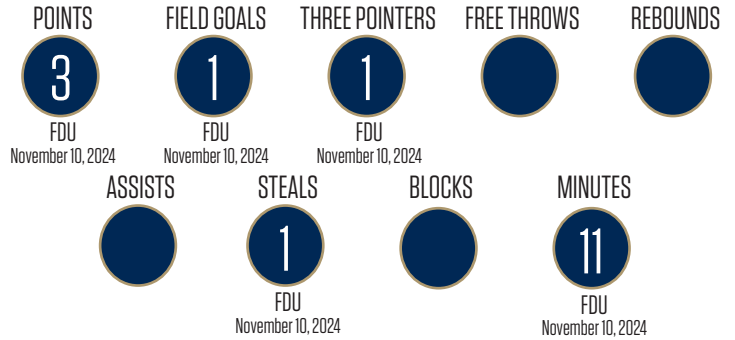

2024-25
AVERAGES
POINTS
1.5

REBOUNDS
0.0

ASSISTS
0.0

FG%
33.3

3FG%
33.3

FT%
-

CAREER HIGHS

SEASON HIGHS