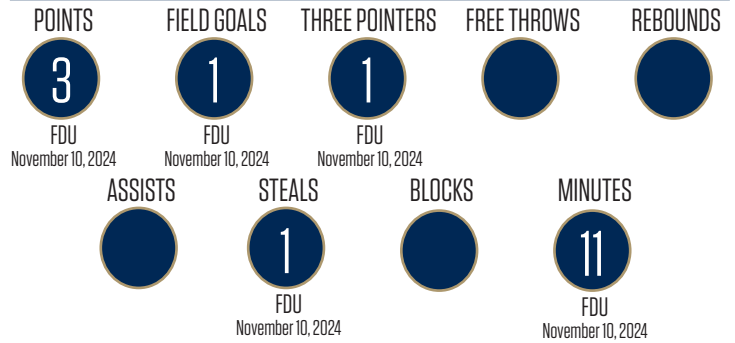

2024-25
AVERAGES
POINTS
1.5

REBOUNDS
0.0

ASSISTS
0.0

FG%
33.3

3FG%
33.3

FT%
-

CAREER HIGHS

SEASON HIGHS