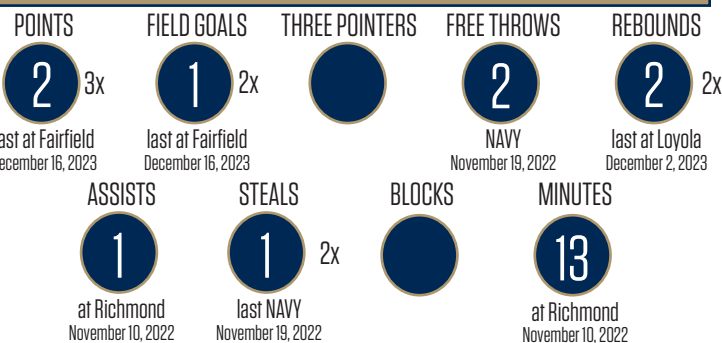

PERSONAL: Father is Myron Walker, who is Robert Morris' all-time leading scorer and she has a cousin who has WNBA experience.

2023-24
AVERAGES
POINTS
0.5

REBOUNDS
0.8

ASSISTS
0.0

FG%
33.3

3FG%
0.0

FT%
0.0

CAREER HIGHS