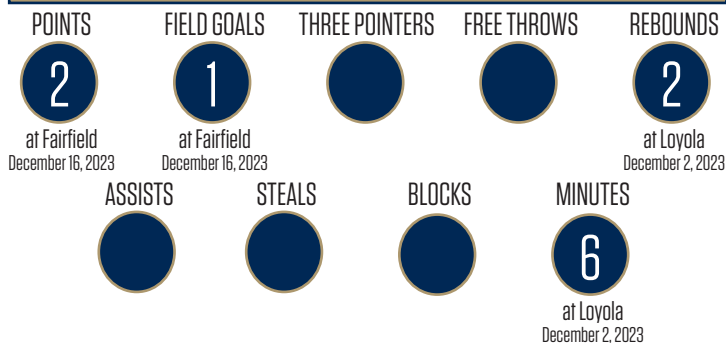

2023-2024 GAME LOG

Opponent	Date	GS	MIN	Total		3-Pointers		Free throws		Rebounds				PF	A	TO	BLK	STL	PTS	AVG
				FG-FGA	PCT	3FG-3FGA	PCT	FT-FTA	PCT	OFF	DEF	TOT	AVG							
at Howard	11/09/2023		02:00	0-0	.000	0-0	.000	0-0	.000	0	0	0	0.0	0	0	1	0	0	0	0.0
at FDU	11/22/2023		02:21	0-0	.000	0-0	.000	0-0	.000	0	1	1	0.5	2	0	2	0	0	0	0.0
at Loyola Maryland	12/02/2023		05:41	0-2	.000	0-1	.000	0-0	.000	0	2	2	1.0	0	0	1	0	0	0	0.0
at Fairfield	12/16/2023		01:04	1-1	1.000	0-0	.000	0-1	.000	0	0	0	0.8	0	0	0	0	0	2	0.5
Totals		0	11:06	1-3	.333	0-1	.000	0-1	.000	0	3	3	0.8	2	0	4	0	0	2	0.5

CAREER STATS

SEASON	TEAM	GP-GS	MIN/AVG	Field Goals		3-Point		F-Throws		Rebounds				Scoring						
				FG-FGA	FG%	3FG-3FGA	3FG%	FT-FTA	FT%	OFF	DEF	TOT	AVG	PF-FO	A	TO	BLK	STL	PTS	AVG
2019-20	WMU	9-0	63/7.0	5-19	.263	2-9	.222	1-3	.333	4	5	9	1.0	8-0	3	6	1	4	13	1.4
2021-22	DU	11-0	26/2.4	1-4	.250	0-0	.000	0-0	.000	0	2	2	0.2	1-0	0	0	0	1	2	0.2
2022-23	DU	18-1	72/4.0	5-17	.294	1-4	.250	2-4	.500	1	11	12	0.7	10-0	2	5	3	3	13	0.7
2023-24	MSM	4-0	11/2.8	1-3	.333	0-1	.000	0-1	.000	0	3	3	0.8	2-0	0	4	0	0	2	0.5
TOTAL FOR MSM		4-0	11/2.8	1-3	.333	0-1	.000	0-1	.000	0	3	3	0.8	2-0	0	4	0	0	2	0.5
TOTAL		42-1	171/4.1	12-43	.279	3-14	.214	3-8	.375	5	21	26	0.6	21-0	5	15	4	8	30	0.7