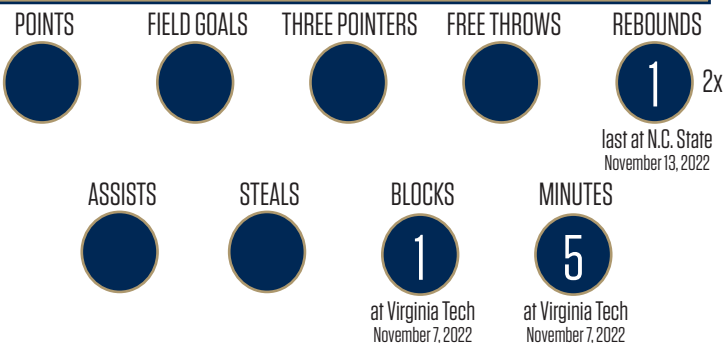

2022-2023 GAME LOG

Opponent	Date	GS	MIN	Total		3-Pointers		Free throws		Rebounds				PF	A	TO	BLK	STL	PTS	AVG
				FG-FGA	PCT	3FG-3FGA	PCT	FT-FTA	PCT	OFF	DEF	TOT	AVG							
at Virginia Tech	11/07/2022		05:03	0-2	.000	0-2	.000	0-0	.000	0	1	1	1.0	0	0	1	1	0	0	0.0
at Richmond	11/10/2022		02:40	0-2	.000	0-1	.000	0-0	.000	0	0	0	0.5	0	0	0	0	0	0.0	
at NC State	11/13/2022		01:58	0-1	.000	0-1	.000	0-0	.000	0	1	1	0.7	0	0	1	0	0	0.0	
Totals		0	09:41	0-5	.000	0-4	.000	0-0	.000	0	2	2	0.7	0	0	2	1	0	0	0.0

CAREER STATS

SEASON	TEAM	GP-GS	MIN/AVG	Field Goals		3-Point		F-Throws		Rebounds				Scoring							
				FG-FGA	FG%	3FG-3FGA	3FG%	FT-FTA	FT%	OFF	DEF	TOT	AVG	PF	FO	A	TO	BLK	STL	PTS	AVG
2022-23	MSM	3-0	10/3.2	0-5	.000	0-4	.000	0-0	.000	0	2	2	0.7	0-0	0	2	1	0	0	0.0	
TOTAL		3-0	10/3.2	0-5	.000	0-4	.000	0-0	.000	0	2	2	0.7	0-0	0	2	1	0	0	0.0	

@MOUNTATHLETICS | #GOMOUNT