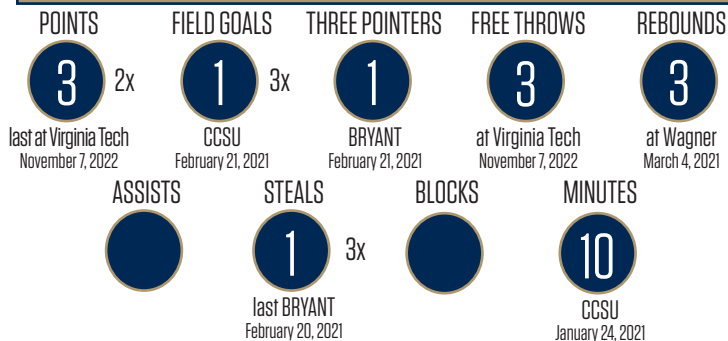

CAREER HIGHS

SEASON HIGHS