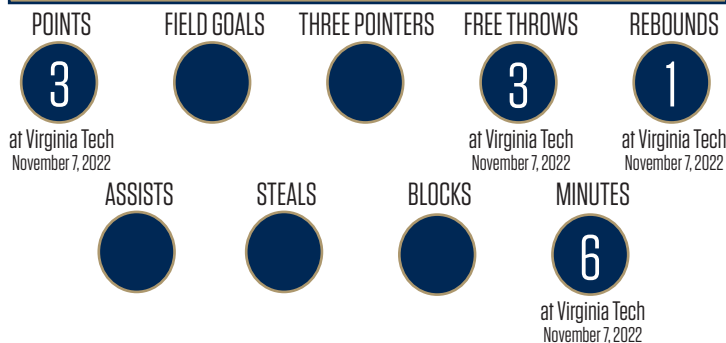

2022-2023 GAME LOG

Opponent	Date	GS	MIN	Total		3-Pointers		Free throws		Rebounds					PTS			AVG		
				FG-FGA	PCT	3FG-3FGA	PCT	FT-FTA	PCT	OFF	DEF	TOT	AVG	PF	A	TO	BLK		STL	PTS
at Virginia Tech	11/07/2022		05:47	0-2	.000	0-1	.000	3-3	1.000	0	1	1	1.0	1	0	1	0	0	3	3.0
at Richmond	11/10/2022		02:40	0-0	.000	0-0	.000	0-0	.000	0	0	0	0.5	0	0	0	0	0	0	1.5
at NC State	11/13/2022		01:58	0-1	.000	0-1	.000	0-0	.000	0	0	0	0.3	0	0	0	0	0	0	1.0
Totals		0	10:25	0-3	.000	0-2	.000	3-3	1.000	0	1	1	0.3	1	0	1	0	0	3	1.0

PERSONAL: Biochemistry major at the Mount.

CAREER STATS

SEASON	TEAM	GP-GS	MIN	Field Goals		3-Point		F-Throws		Rebounds					Scoring						
				FG-FGA	FG%	3FG-3FGA	3FG%	FT-FTA	FT%	OFF	DEF	TOT	AVG	PF	FO	A	TO	BLK	STL	PTS	AVG
2020-21	MSM	14-0	49/3.5	3-16	.188	1-8	.125	3-4	.750	3	3	6	0.4	4-0	0	2	0	3	10	0.7	
2022-23	MSM	3-0	10/3.5	0-3	.000	0-2	.000	3-3	1.000	0	1	1	0.3	1-0	0	1	0	0	3	1.0	
TOTAL		17-0	59/3.5	3-19	.158	1-10	.100	6-7	.857	3	4	7	0.4	5-0	0	3	0	3	13	0.8	

@MOUNTATHLETICS | #GOMOUNT