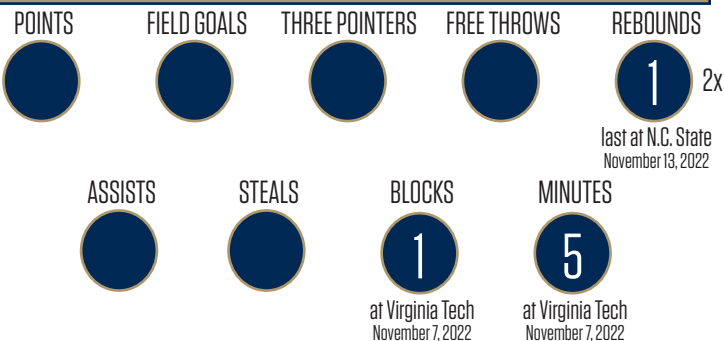

PERSONAL: Business major at the Mount.

2022-23
AVERAGES
POINTS
0.0

REBOUNDS
0.7

ASSISTS
0.0

FG%
0.0

3FG%
0.0

FT%
-

CAREER HIGHS