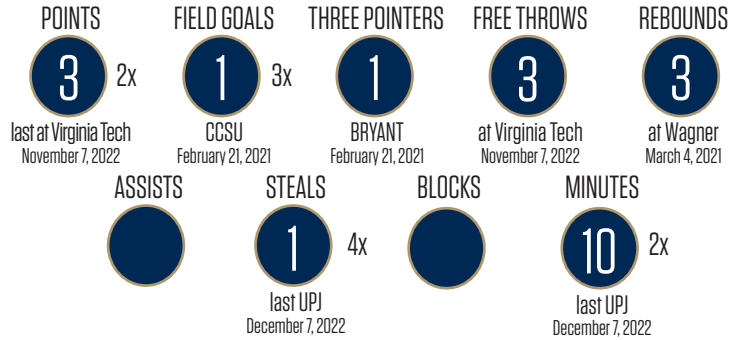

CAREER HIGHS

SEASON HIGHS