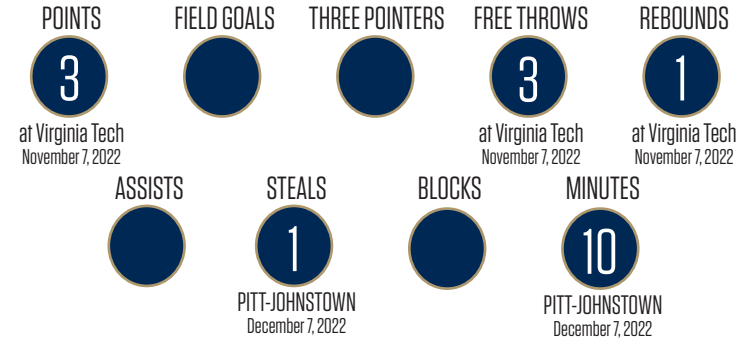

2022-2023 GAME LOG

Opponent	Date	GS	MIN	Total			3-Pointers		Free throws		Rebounds				PF A TO BLK STL PTS AVG					
				FG-FGA	PCT	3FG-3FGA	PCT	FT-FTA	PCT	OFF	DEF	TOT	AVG	PF	A	TO	BLK	STL	PTS	AVG
at Virginia Tech	11/07/2022		05:47	0-2	.000	0-1	.000	3-3	1.000	0	1	1	1.0	1	0	1	0	0	3	3.0
at Richmond	11/10/2022		02:40	0-0	.000	0-0	.000	0-0	.000	0	0	0	0.5	0	0	0	0	0	0	1.5
at NC State	11/13/2022		01:58	0-1	.000	0-1	.000	0-0	.000	0	0	0	0.3	0	0	0	0	0	0	1.0
Pitt.-Johnstown	12/07/2022		10:09	0-2	.000	0-1	.000	0-0	.000	0	0	0	0.3	1	0	1	0	1	0	0.8
Totals		0	20:34	0-5	.000	0-3	.000	3-3	1.000	0	1	1	0.3	2	0	2	0	1	3	0.8

CAREER STATS

SEASON TEAM	GP-GS	MIN/AVG	Field Goals		3-Point		F-Throws		Rebounds				Scoring							
			FG-FGA	FG%	3FG-3FGA	3FG%	FT-FTA	FT%	OFF	DEF	TOT	AVG	PF	FO	A	TO	BLK	STL	PTS	AVG
2020-21 MSM	14-0	49/3.5	3-16	.188	1-8	.125	3-4	.750	3	3	6	0.4	4-0	0	2	0	3	10	0.7	
2022-23 MSM	4-0	21/5.1	0-5	.000	0-3	.000	3-3	1.000	0	1	1	0.3	2-0	0	2	0	1	3	0.8	
TOTAL	18-0	69/3.8	3-21	.143	1-11	.091	6-7	.857	3	4	7	0.4	6-0	0	4	0	4	13	0.7	

@MOUNTATHLETICS | #GOMOUNT