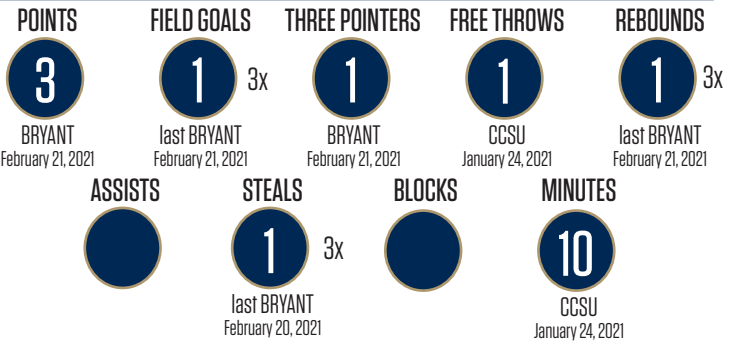

2020-2021 GAME LOG

Date	Opponent	GS	MIN	FG	3FG	FT	OFF	DEF	TOT	AST	STL	BLK	TO	PF	PTS
11/25	at James Madison														
11/30	at Howard	-	0+	0-0	0-0	0-0	0	0	0	0	0	0	0	0	0
12/5	UMBC	-	1	0-0	0-1	0-0	0	0	0	0	0	0	0	0	0
1/7	ST. FRANCIS BROOKLYN*														
1/8	ST. FRANCIS BROOKLYN*														
1/14	at Sacred Heart*	-	4	0-0	0-0	0-0	0	0	0	0	0	0	0	0	0
1/15	at Sacred Heart*														
1/23	CENTRAL CONNECTICUT*	-	8	1-6	0-3	0-0	0	0	0	0	1	0	0	0	2
1/24	CENTRAL CONNECTICUT*	-	10	0-4	0-1	1-2	1	0	1	0	1	0	0	1	1
1/28	FAIRLEIGH DICKINSON*														
1/29	FAIRLEIGH DICKINSON*														
2/13	at Long Island*	-	5	0-0	0-0	0-0	0	0	0	0	0	0	0	1	0
2/14	at Long Island*	-	2	1-2	0-1	0-0	0	0	0	0	0	0	0	0	2
2/20	BRYANT*	-	6	0-1	0-0	0-0	1	0	1	0	1	0	0	0	0
2/21	BRYANT*	-	4	1-1	1-1	0-0	0	1	1	0	0	0	0	1	3
2/24	at Merrimack*														
2/25	at Merrimack*														
2/28	SAINT FRANCIS U*														
3/1	at Saint Francis U*														
3/4	at Wagner*														
3/5	at Wagner*														

CAREER STATS

	GP	GS	MIN	FG	PCT	3PT	PCT	FT	PCT	PTS	OFF-DEF-REB	PF	AST	TO	STL	BLK
2020-21	9	0	37	3-15	20.0	1-7	14.3	1-2	50.0	8	2-1-3	3	0	0	3	0
Total	9	0	37	3-15	20.0	1-7	14.3	1-2	50.0	8	2-1-3	3	0	0	3	0