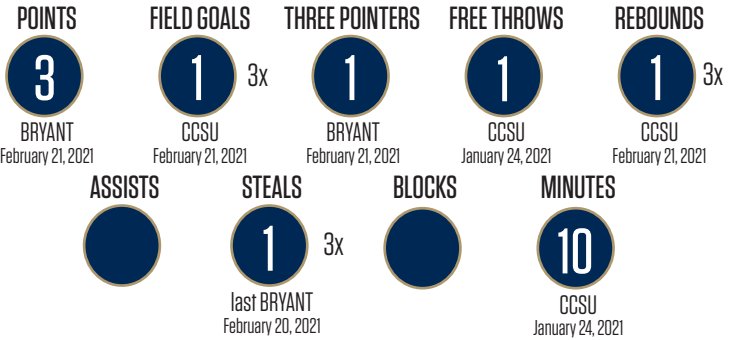

CAREER HIGHS

SEASON HIGHS