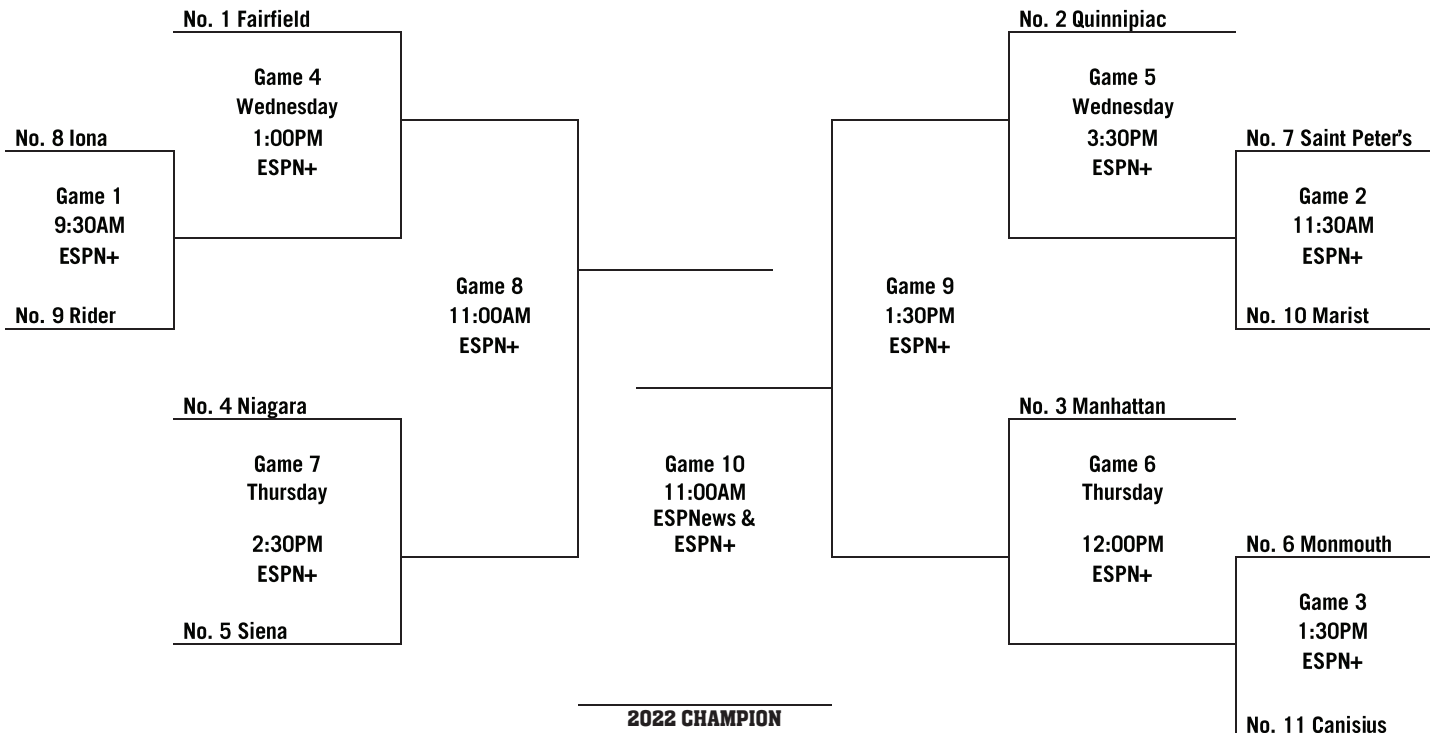

2022 HERCULES TIRES MAAC WOMEN'S BASKETBALL CHAMPIONSHIP

MARCH 8-12 | JIM WHELAN BOARDWALK HALL | ATLANTIC CITY, NJ

@MAACHOOPS | #MAACHOOPS22

First Round
Tuesday
March 8

Quarterfinals
Wednesday/Thursday
March 9/10

Semifinal
Friday
March 11

Championship
Saturday
March 12

Semifinal
Friday
March 11

Quarterfinals
Wednesday/Thursday
March 9/10

First Round
Tuesday
March 8