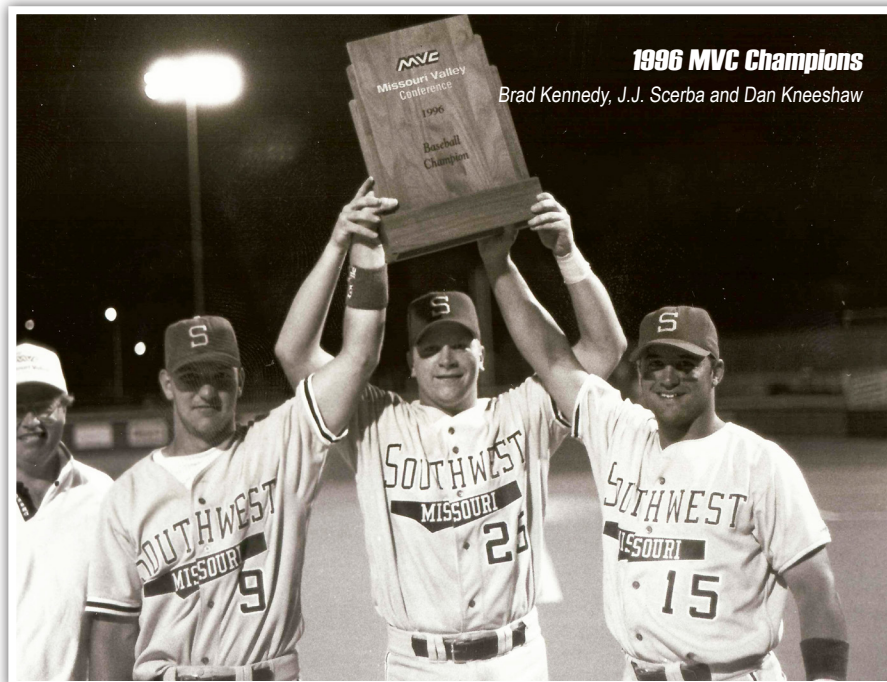

1996 MVC Champions Brad Kennedy, J.J. Scerba and Dan Kneeshaw