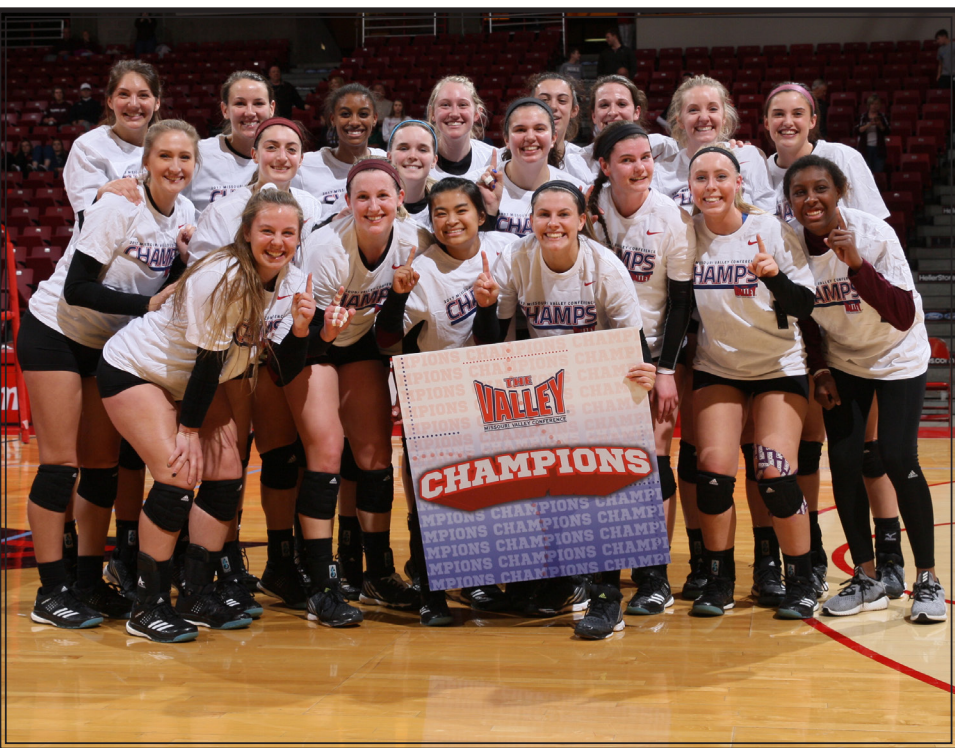

The Bears swept the MVC regular season and tournament titles

2017 AWARDS & HONORS

Emily Butters

- D.C. Koehl Classic all-tournament
- MVC Defensive Player of the Week (9/11, 10/16, 11/13, 11/20)
- HERO Sports HERO of the Week (9/15)
- MVC Scholar-Athlete of the Week (11/22)
- MVC Scholar-Athlete First Team
- First-team all-MVC
- MVC Libero of the Year
- MVC all-tournament
- AVCA All-Midwest Region First Team
- AVCA All-America honorable mention
- VolleyMob All-America honorable mention

Aubrey Cheffey

- NC State all-tournament
- First-team all-MVC

Brianne Dixon

- CoSIDA Academic All-District First Team
- MVC Scholar-Athlete First Team
- MVC Elite 17 Award

Lily Johnson

- Preseason all-MVC
- NC State all-tournament
- D.C. Koehl Classic all-tournament
- Dr. Mary Jo Wynn Invitational all-tournament
- Pepperdine Asics Classic all-tournament
- MVC Scholar-Athlete of the Week (8/30, 9/13, 10/18, 10/25, 11/8, 11/15)
- MVC Player of the Week (9/11, 9/18, 10/16, 10/23, 11/6, 11/13)
- MVC Defensive Player of the Week (10/2)
- AVCA National Player of the Week (10/17)
- VolleyMob National Player of the Week (9/12)
- VolleyMob National Player of the Week (10/17)
- Senior CLASS Award Finalist
- Senior CLASS Award First Team All-American
- MVC 25-Year Team Member
- CoSIDA Academic All-District First Team
- State Farm MVC Good Neighbor Award
- MVC Scholar-Athlete First Team
- First-team all-MVC
- MVC Player of the Year
- MVC Tournament MVP
- AVCA All-Midwest Region First Team
- CoSIDA Academic All-America® of the Year
- CoSIDA Academic All-America First Team
- AVCA All-America Third Team
- VolleyMob All-America honorable mention
- VolleyballMag.com All-America Second Team
- MSU Citizen-Scholar Award

Daniele Messa

- Preseason all-MVC
- Pepperdine Asics Classic all-tournament
- Second-team all-MVC

Lynsey Wright

- D.C. Koehl Classic MVP
- MVC Player of the Week (9/5)
- First-team all-MVC
- MVC all-tournament
- AVCA All-Midwest Region First Team

Melissa Stokes

- MVC Coach of the Year
- AVCA Midwest Region Coach of the Year