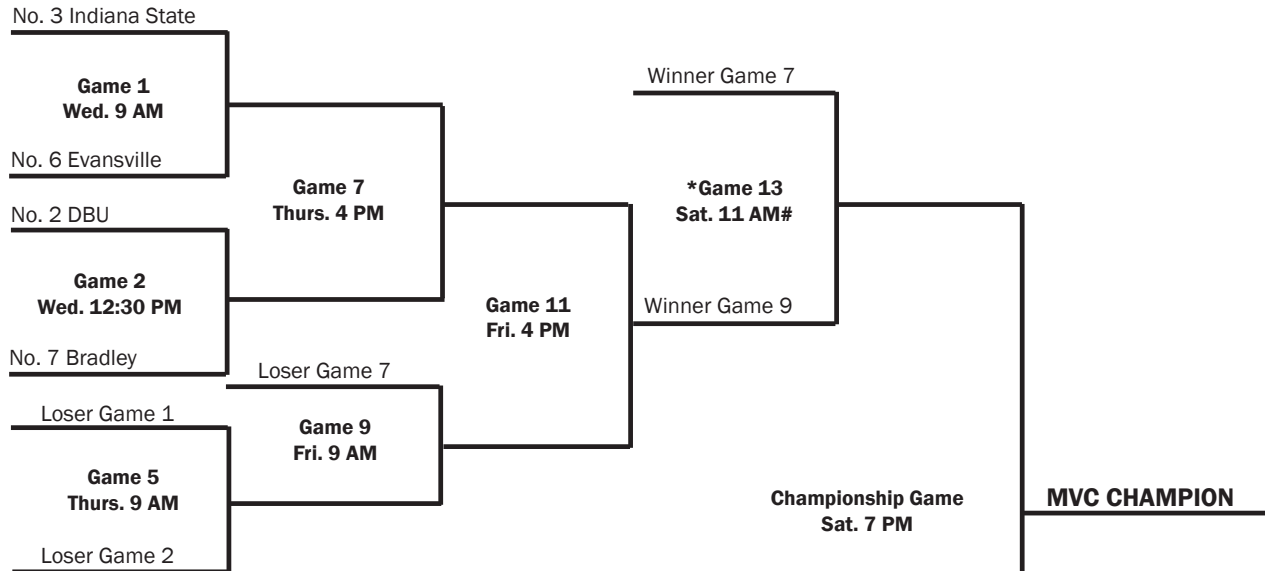

MISSOURI STATE BASEBALL

2017 Missouri Valley Conference Baseball Championship | Wednesday, May 24 - Saturday, May 27 | Springfield, Mo. | Hammons Field (8,000) | KBFL 1060 AM/96.9 FM | The Valley on ESPN3

2017 MISSOURI VALLEY CONFERENCE BASEBALL CHAMPIONSHIP MAY 24 - 27 • HAMMONS FIELD • SPRINGFIELD, MO

BRACKET A