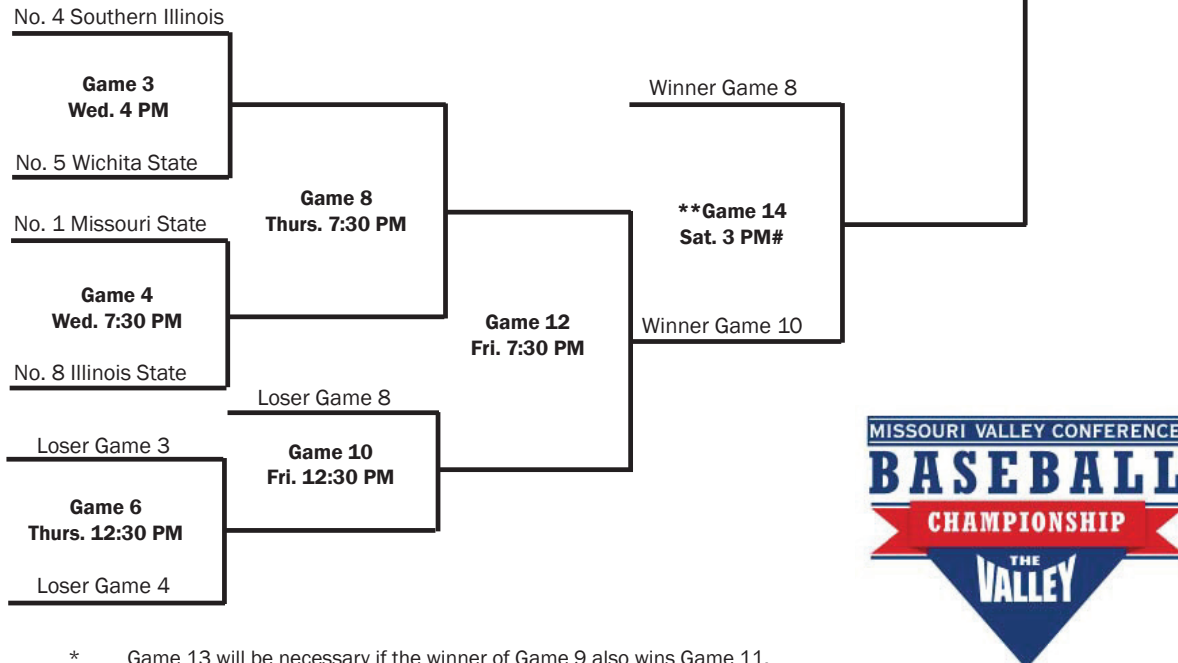

BRACKET B

- Game 13 will be necessary if the winner of Game 9 also wins Game 11.
- ** Game 14 will be necessary if the winner of Game 10 also wins Game 12.
- # If only one if necessary game is played, that game will remain at the originally scheduled time.

As the tournament host, Missouri State will play the 7:30 p.m. game on the first day of the tournament. Subsequent game times shall follow the natural flow of the bracket. All times are listed as Central (CST).

First Round Pairings:

BRACKET A (SEEDS 2, 3, 6, 7)	BRACKET B (SEEDS 1, 4, 5, 8)
Seed 2 vs. Seed 7	Seed 1 vs. Seed 8
Seed 3 vs. Seed 6	Seed 4 vs. Seed 5