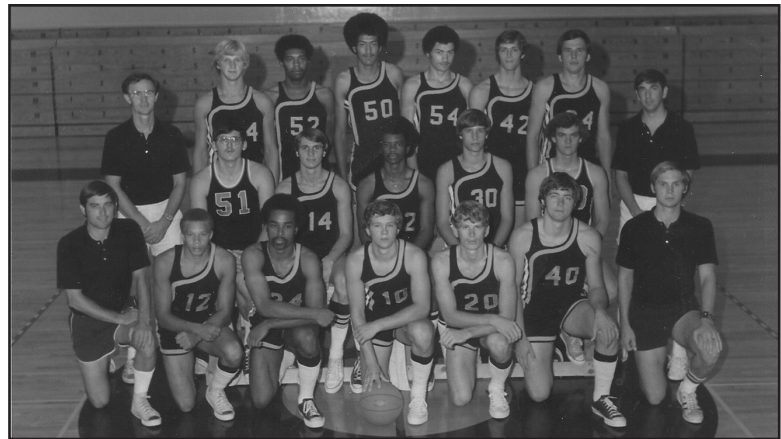

The 1994-95 Griffon team set the school record for wins, going 26-5, winning the regular season and post-season MIAA Titles and hosting the NCAA South Central Regional.

The 2001-02 Griffons went 16-2 in the MIAA, winning the regular season title. The squad finished 23-8 overall.

The 2002-03 Griffons hoist the trophy after winning the Inaugural Sonic MIAA Post-Season Tournament held at Kansas City's Municipal Auditorium.

Forward Damon Bailey was selected the MVP of the 2003 MIAA Tournament for his 27-point performance in a championship game victory over Washburn. Bailey was a two-time All- MIAA selection and played on two NCAA Tournament Teams from 2001-03.

Griffon guard Larry Taylor was the first MIAA Defensive Player of the Year following his outstanding performance during the 2002-03 season. Taylor helped the Griffons win 46 games and two MIAA titles during his career.

The 1973-1974 Griffons were the first basketball team from MWSU to qualify for a national tournament competing in the NAIA Nationals at Kansas City's Municipal Auditorium. The team produced three NBA players and was inducted into the MWSU Athletics Hall of Fame this past fall.