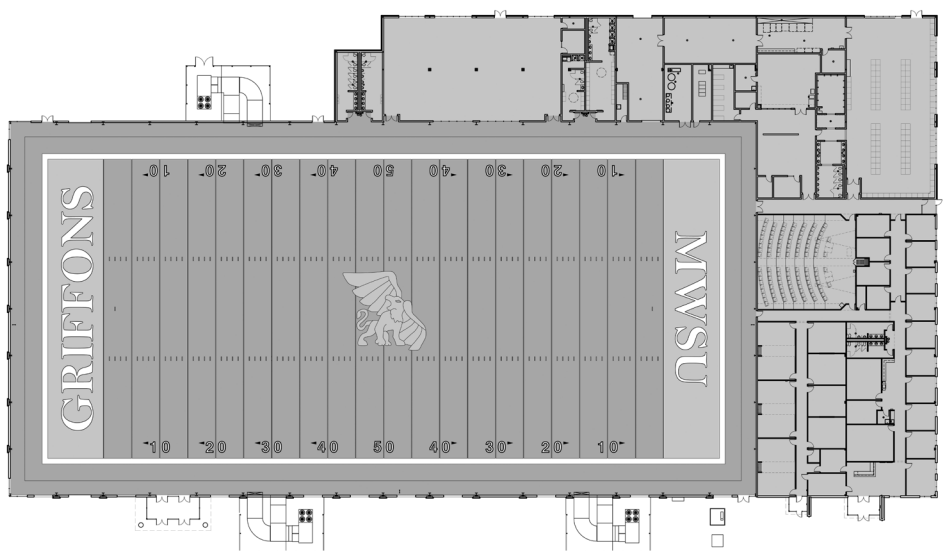

The facility floor plan as shown above includes a full-size artificial football surface, 13 coaches' offices, meeting rooms, a theater-style lecture hall, new locker room for the Griffon football team, weight room, training room and equipment storage space. The field will run north/south with the support building located on the north end of the facility.