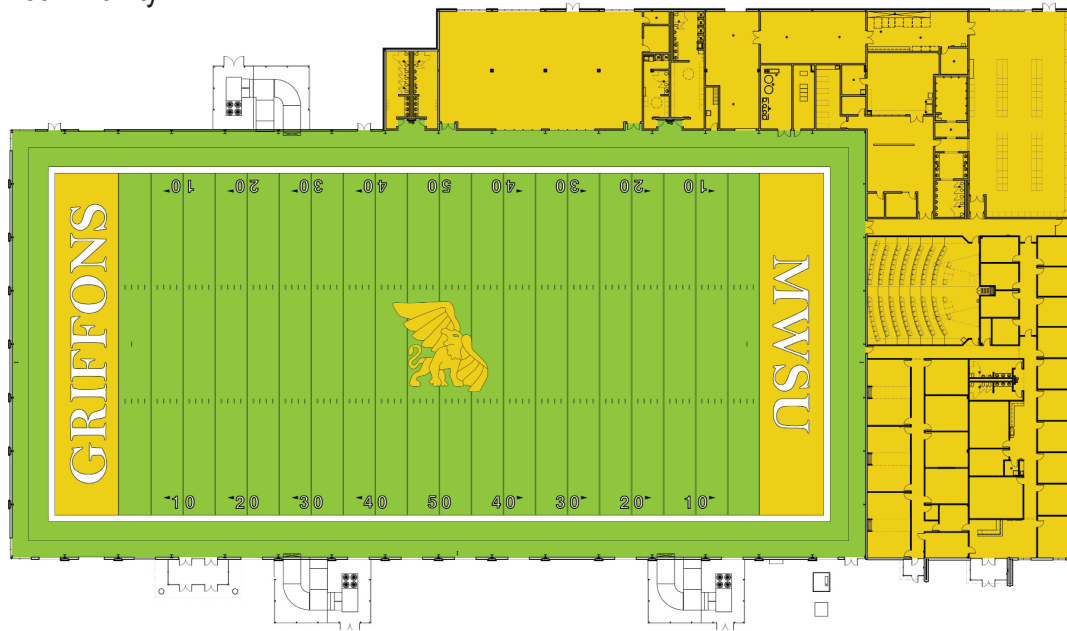

The facility floor plan as shown above includes a full size artificial football surface, 13 coaches offices, meeting rooms, a theater-style lecture hall, new locker room for the Griffon football team, weight room, training room and equipment storage space. The field will run north/south with the support building located on the north end of the facility.