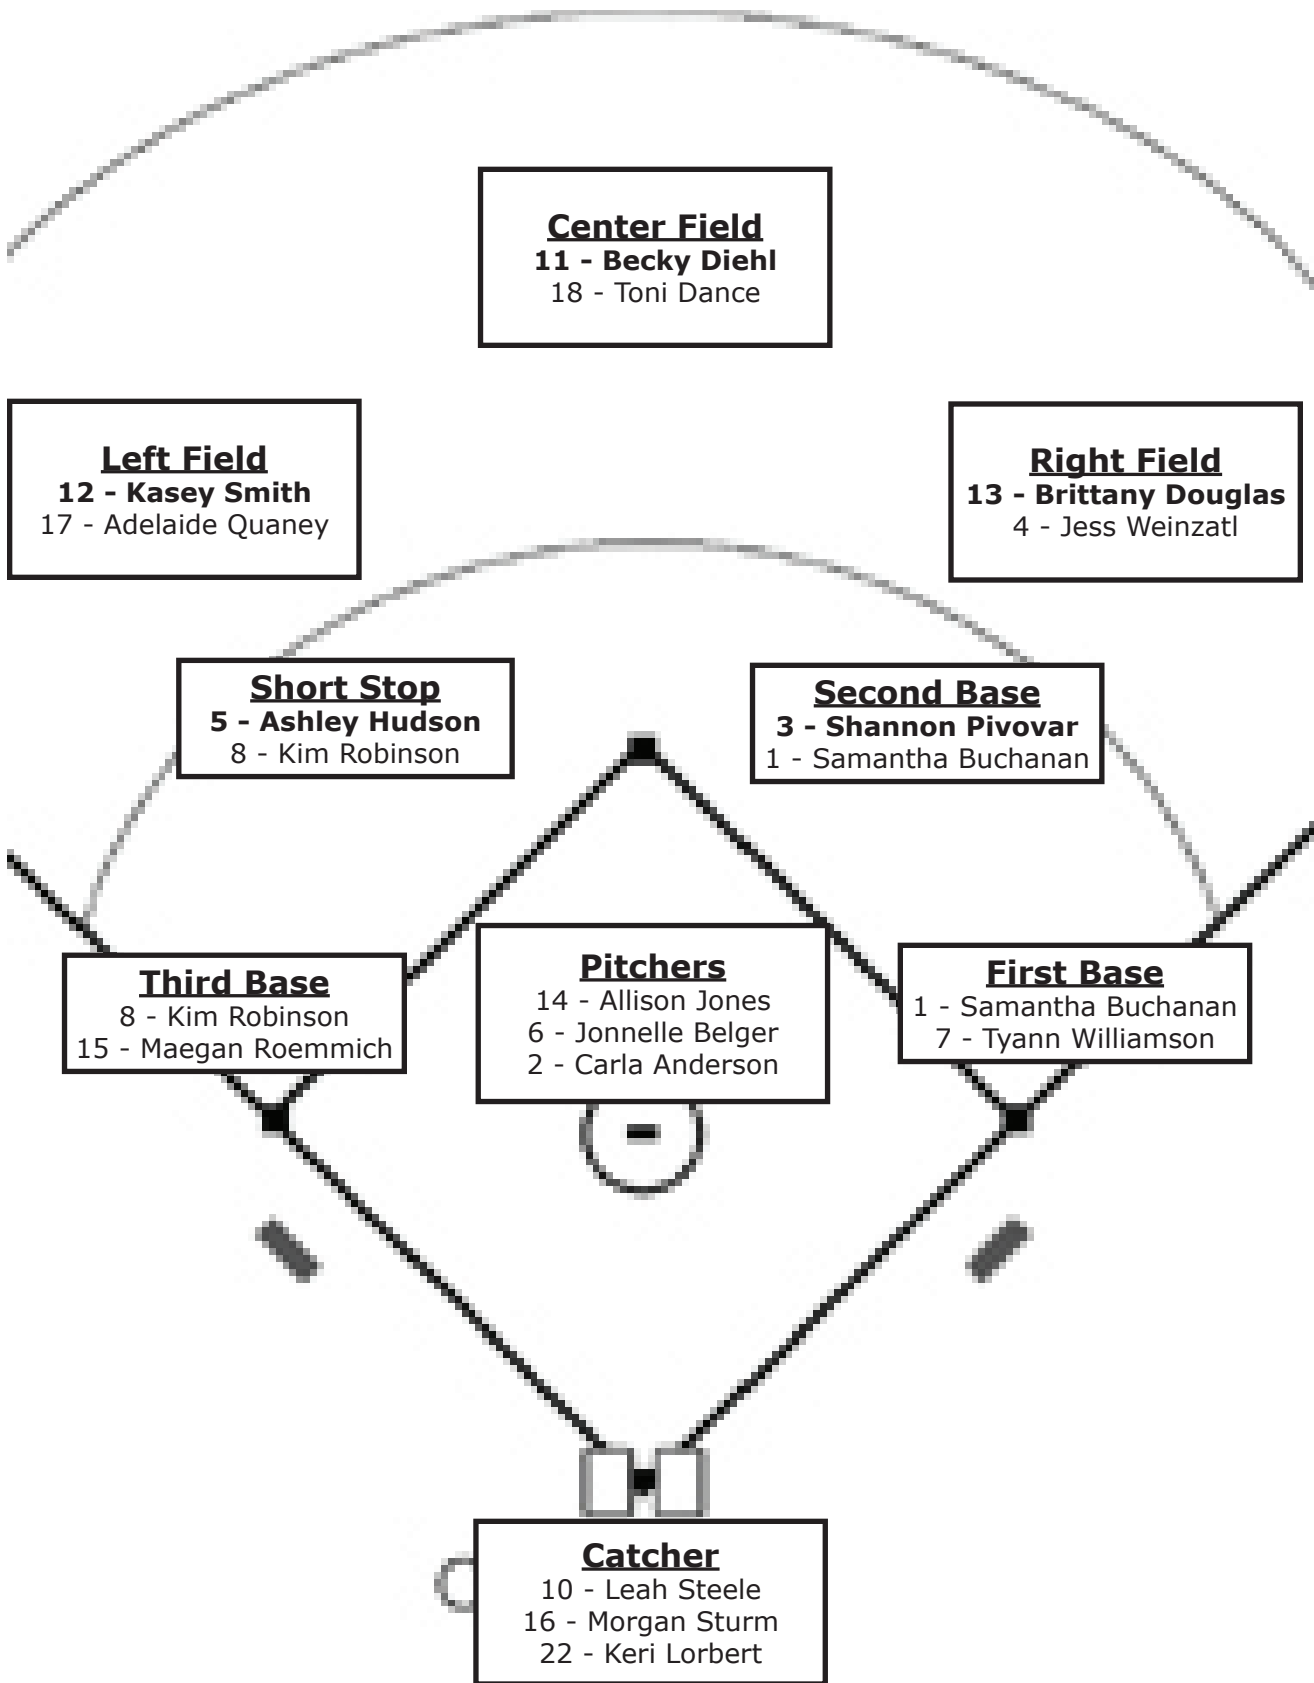

2010 MWSU Griffon Roster

Numerical Roster

No.	Name	B/T	Pos.	Hgt.	Yr.	Hometown (Previous School)
1	Samantha Buchanan	R/R	INF	5-7	Sr.	Red Deer Alberta, Canada(Iowa Western CC)
2	Carla Anderson	R/R	Pitcher	5-9	So.	Virginia, Minn.(Eveleth-Gilbert HS)
3	Shannon Pivovar	R/R	2B	5-5	Sr.	Omaha, Neb.(Ralston HS)
4	Jess Weinzatl	R/L	Utility	5-6	Jr.	Blue Springs, Mo.(St. Mary's HS)
5	Ashley Hudson	R/R	SS	5-6	Jr.	Kearney, Mo.(University of New Mexico)
6	Jonnelle Belger	R/R	P/1B	5-10	Jr.	Kansas City, Mo.(Raytown South HS)
7	TyAnn Williamson	R/R	INF	5-3	Sr.	Des Moines, Iowa(Dowling Catholic HS)
8	Kim Robinson	L/R	INF	5-0	Fr.	Des Moines, Iowa(East HS)
10	Leah Steele	R/R	Catcher	5-8	So.	Greenwood, Mo.(Lee's Summit HS)
11	Becky Diehl	R/L	OF	5-7	Sr.	Derby, Kan.(Garden City CC)
12	Kasey Smith	R/R	OR	5-5	Jr.	Independence, Mo.(William Chrisman High)
13	Brittany Douglas	R/R	OF	5-8	Jr.	St. Louis, Mo.(Parkway North HS)
14	Allison Jones	R/R	Pitcher	5-7	Jr.	Mitchellville, Iowa(Southeast Polk HS)
15	Maegan Roemmich	R/R	INF	5-4	Fr.	Des Moines, Iowa(Dowling Catholic HS)
16	Morgan Sturm	R/R	Catcher	5-11	Fr.	Wheat Ridge, Colo. (Wheat Ridge HS)
17	Adelaide Quaney	S/R	OF	5-7	Jr.	Auburn, Kan. (Hayden HS)
18	Toni Dance	R/R	OF	5-7	Jr.	Brisbane, Australia (Iowa Western CC)
22	Keri Lorbert	R/R	Catcher	5-6	Fr.	Kearney, Mo. (Kearney HS)

HEAD COACH: Jennifer Bagley
ASSISTANT COACH: Amy Beverly
ASSISTANT COACH: Louis Rizzuti
STUDENT ASSISTANT: Keri Franks

Alphabetical Roster

No.	Name	B/T	Pos.	Hgt.	Yr.	Hometown (Previous School)
2	Carla Anderson	R/R	Pitcher	5-9	So.	Virginia, Minn.(Eveleth-Gilbert HS)
6	Jonnelle Belger	R/R	P/1B	5-10	Jr.	Kansas City, Mo.(Raytown South HS)
1	Samantha Buchanan	R/R	INF	5-7	Sr.	Red Deer Alberta, Canada(Iowa Western CC)
18	Toni Dance	R/R	OF	5-7	Jr.	Brisbane, Australia (Iowa Western CC)
11	Becky Diehl	R/L	OF	5-7	Sr.	Derby, Kan.(Garden City CC)
13	Brittany Douglas	R/R	OF	5-8	Jr.	St. Louis, Mo.(Parkway North HS)
5	Ashley Hudson	R/R	SS	5-6	Jr.	Kearney, Mo.(University of New Mexico)
14	Allison Jones	R/R	Pitcher	5-7	Jr.	Mitchellville, Iowa(Southeast Polk HS)
22	Keri Lorbert	R/R	Catcher	5-6	Fr.	Kearney, Mo. (Kearney HS)
3	Shannon Pivovar	R/R	2B	5-5	Sr.	Omaha, Neb.(Ralston HS)
17	Adelaide Quaney	S/R	OF	5-7	Jr.	Auburn, Kan. (Hayden HS)
8	Kim Robinson	L/R	INF	5-0	Fr.	Des Moines, Iowa(East HS)
15	Maegan Roemmich	R/R	INF	5-4	Fr.	Des Moines, Iowa(Dowling Catholic HS)
10	Leah Steele	R/R	Catcher	5-8	So.	Greenwood, Mo.(Lee's Summit HS)
12	Kasey Smith	R/R	OF	5-5	Jr.	Independence, Mo.(William Chrisman High)
16	Morgan Sturm	R/R	Catcher	5-11	Fr.	Wheat Ridge, Colo. (Wheat Ridge HS)
4	Jess Weinzatl	R/L	Utility	5-6	Jr.	Blue Springs, Mo.(St. Mary's HS)
7	TyAnn Williamson	R/R	INF	5-3	Sr.	Des Moines, Iowa(Dowling Catholic HS)

Pronunciation Guide

Jonnelle Belger - BELL-ger
Becky Diehl - DEE-el
Shannon Pivovar - PIV-O-var

Maegan Roemmich - REMM-ICK
Jess Weinzatl - WINE-zatl

Griffons on the Field