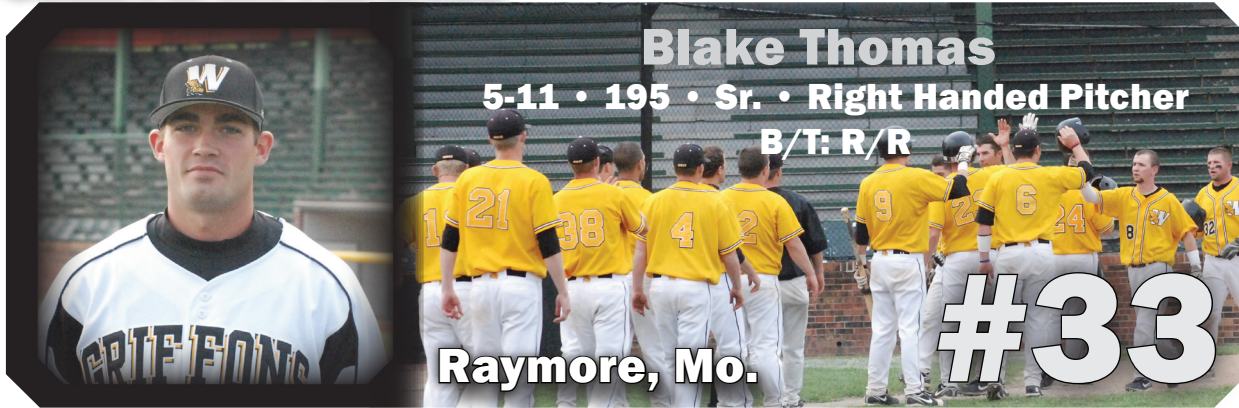

Outlook: Will be fighting to remain in the starting rotation this season...has a very good fastball to go along with a change and a curve... keeps the ball low in the zone and works the corners extremely well...will look to build on solid past seasons, and help to be a leader on this Griffon squad.

2009 Season: Made All-MIAA Honorable Mention for his performance on the mound this season... appeared in 14 games (all 14 starts) and recorded an 8-4 record, including pitching seven complete games... allowed 25 earned runs in 83.2 innings of work... recorded 70 strikeouts vs 21 walked batters... in conference play, had an opponent batting average of .257.

2008 Season: Had an ERA of 5.79 with a 2-3 record...appeared in nine games with seven starts and one complete game...pitched 37.1 innings with 24 strikeouts and held opponents to a .314 batting average.

2007 Season: Had an ERA of 5.28 with a 3-2 record...appeared in 11 games with three starts and one complete game...pitched in 30.2 innings...gave up 3 hits and 18 earned runs while striking out 14...held opponents to a .290 batting average.

High School: Was named All-District and Second-Team All-State as a pitcher at Raymore-Peculiar High School.

Personal: From Raymore, Mo...son of Richard and Rhonda...majoring in Conservation and Wildlife Management...person he would most like to have dinner with is Uma Thurman...favorite food is Catfish...favorite professional sports team is the Boston Redsox...favorite video game is Cabella's Big Game Hunter...favorite professional athlete is David Ortiz...favorite dessert is Peach Sherbert...favorite television show is Smallville...place to visit before he dies is Alaska.