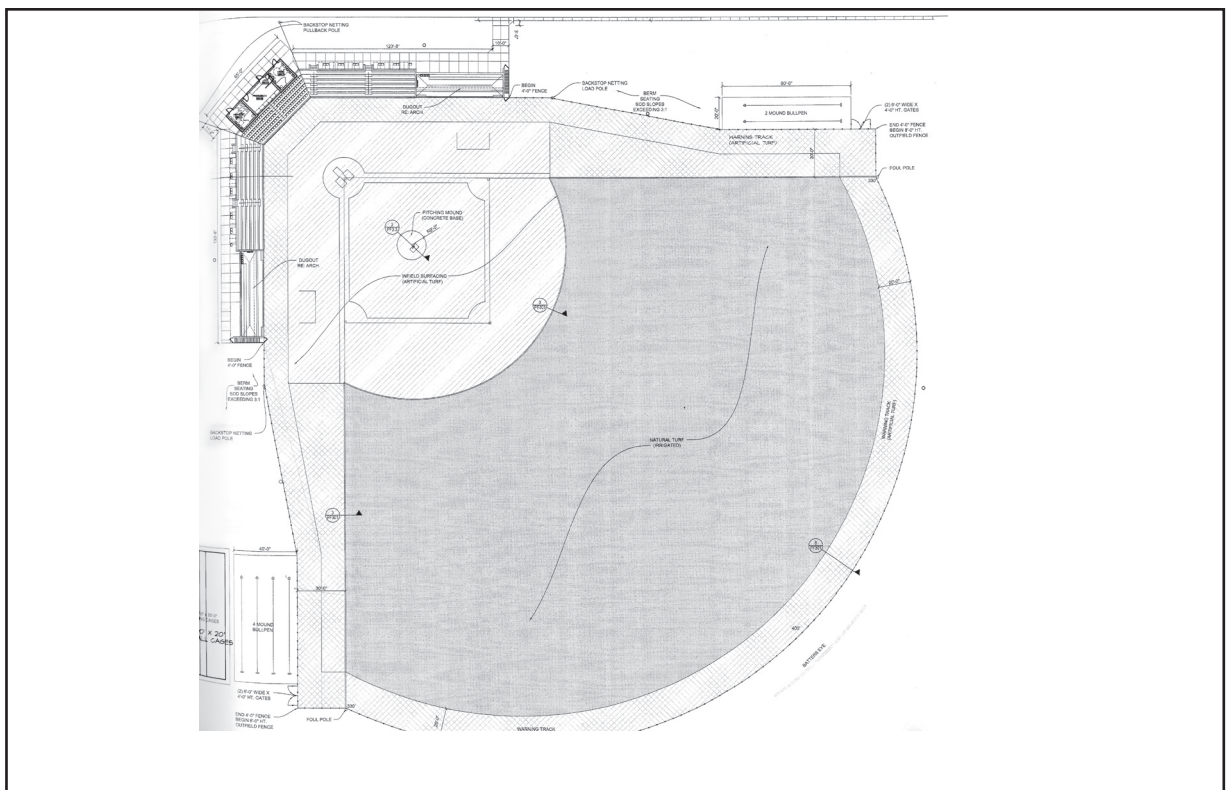

The facility floor plan as shown above includes a full-size artificial football surface, 13 coaches' offices, meeting rooms, a theater-style lecture hall, new locker room for the Griffon football team, weight room, training room and equipment storage space. The field will run north/south with the support building located on the north end of the facility.

These views show the exterior of the facility from the east and south side. Construction on the 118,000 square-foot facility is set for completion on July 5, 2010. To keep up with the latest on all construction news, visit the official website of Griffon Athletics at www.gogriffons.com/construction.asp.

The Griffons new on campus baseball facility will be done in the fall of 2010. The complex will be located off of McCarthy Drive just south of Faraon Street. The Griffons will play their first season of baseball on campus in 2011.