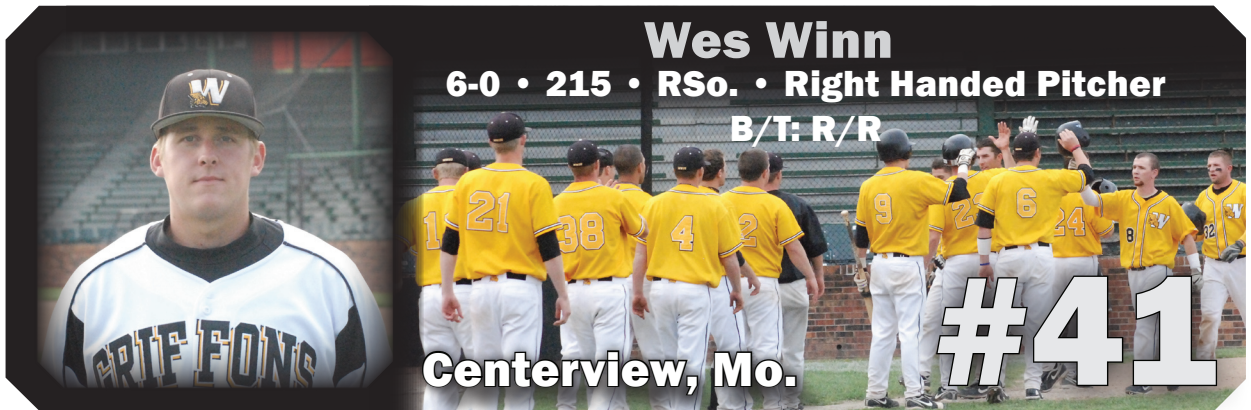

Centerview, Mo.

Outlook: Will look to give the Griffons solid innings either out of the bullpen or as a starter... received some playing time for Western in the circle last year and will look to build on that.

2009 Season: Was 1-0 on five appearances in the circle. allowed seven earned runs in 11 innings of work... ERA of 12.6 with 11 hits and one strike out.

2008 Season: Redshirted

High School: All-District performer for four years...Named to the All-Conference team four years...had an ERA of under 2.0.

Personal: Son of Wayne and Rhonda Winn...has a sister Rhiannon...intends to major in Biochemistry and Molecular Biology at Western...favorite food is spaghetti and meat balls...dream vacation would be to Holland...favorite professional sports team is the Kansas City Royals...favorite video game is Assiasins Creed...nickname is "Winnie"...role models growing up were his parents...favorite professional athlete is Tiger Woods...favorite movie is Anchor Man...favorite dessert is Reeses...favorite television show is Family Guy.

Winn, Wes - Career Statistics

Year	ERA	W-L	App	GS	CG	SHO/CBO	SV	IP	H	R	ER	BB	SO
2009....	12.60	1-0	5	0	0	0/0	0	5.0	11	7	7	3	1
TOTAL...	12.60	1-0	5	0	0	0/0	0	5.0	11	7	7	3	1