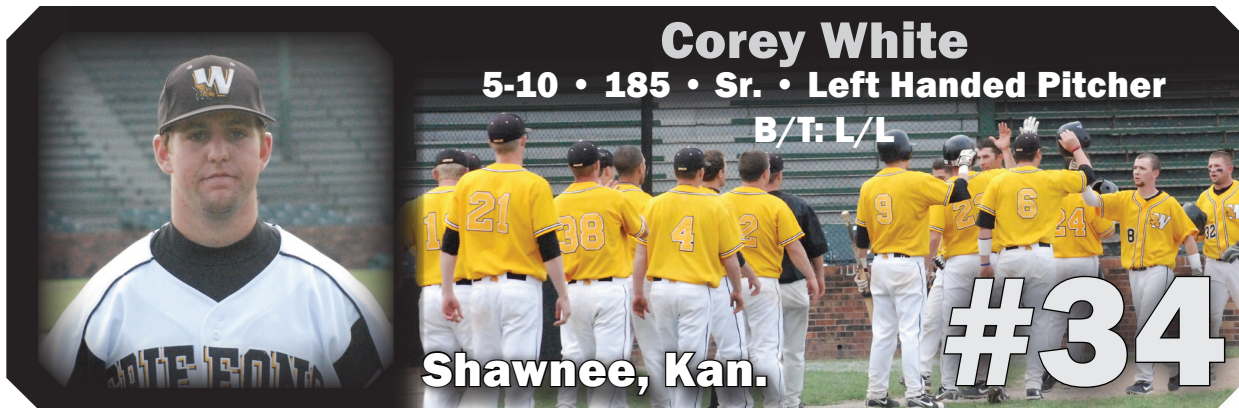

2008 Season: Had an ERA of 5.79 with a 2-3 record...appeared in nine games with seven starts and one complete game...pitched 37.1 innings with 24 strikeouts and held opponents to a .314 batting average.

2007 Season: Had an ERA of 5.28 with a 3-2 record...appeared in 11 games with three starts and one complete game...pitched in 30.2 innings...gave up 3 hits and 18 earned runs while striking out 14...held opponents to a .290 batting average.

High School: Was named All-District and Second-Team All-State as a pitcher at Raymore-Peculiar High School.

Personal: From Raymore, Mo...son of Richard and Rhonda...majoring in Conservation and Wildlife Management...person he would most like to have dinner with is Uma Thurman...favorite food is Catfish...favorite professional sports team is the Boston Redsox...favorite video game is Cabella's Big Game Hunter...favorite professional athlete is David Ortiz...favorite dessert is Peach Sherbert...favorite television show is Smallville...place to visit before he dies is Alaska.

Thomas, Blake - Career Statistics

Year	ERA	W-L	App	GS	CG	SHO/CBO	SV	IP	H	R	ER	BB	SO
2007....	5.28	3-2	11	3	1	0/0	0	30.2	36	30	18	9	14
2008....	5.79	2-3	9	7	1	0/0	0	37.1	49	36	24	18	24
2009....	2.69	8-4	14	14	7	1/0	0	83.2	86	41	25	21	70
TOTAL...	3.98	13-9	34	24	9	1/0	0	151.2	171	107	67	48	108

Outlook: A solid left handed pitcher who will compete for time in the spring...could be valuable as both a starter and a reliever...has good stuff and gained experience in pitching performances last season.

2009 Season: Appeared in six games making one start... pitched six innings recording five strikeouts and four walks... surrendered seven earned runs and had an ERA of 10.50.

Coffeyville CC: Played under Ryan McCune for two seasons...was a Academic First Team All-Jayhawk League as a sophomore.

High School: Played at Shawnee Mission Northwest under Rich Kuzydem...was a First Team All-Sunflower League selection...First Team All-Johnson County...First Team All-Sun Country as as senior...Played in Kansas vs. Missouri All-Star game.

Personal: Son of Debby and Tracy...majoring in physical education...would most like to meet Denzel Washington...favorite food is steak and shrimp...favorite sports teams are the Kansas City Chiefs and Royals...favorite collegiate sports team is the Kansas Jayhawks...favorite video game is Call of Duty 4...one word to describe Corey is different...role model growing up was his father...favorite movie is Good Will Hunting... favorite dessert is an Oreo shake...nickname is C-Dub.

White, Corey - Career Statistics

Year	ERA	W-L	App	GS	CG	SHO/CBO	SV	IP	H	R	ER	BB	SO
2009....	10.50	0-0	6	1	0	0/0	0	6.0	13	8	7	4	5
TOTAL...	10.50	0-0	6	1	0	0/0	0	6.0	13	8	7	4	5