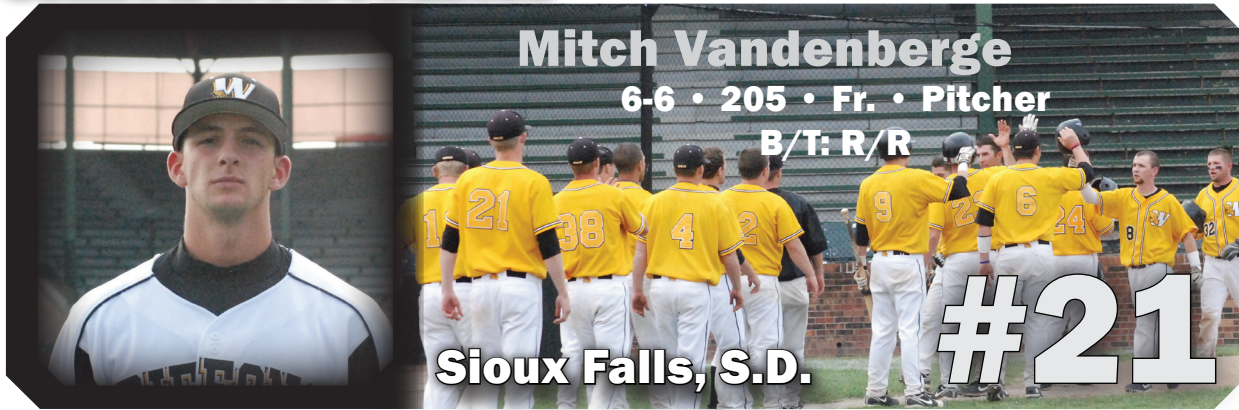

Personal: Son of Ed and Carolyn Jones... majoring in sports management... favorite food is BBQ chicken... dream vacation spot is Australia... favorite professional sports team is St. Louis Cardinals... favorite quote is "You the Man"... favorite dessert is strawberry cheesecake... his parents have the most influence on his life... one word to describe Nathan is confident... as a kid he liked to watch Dragonball Z... main reason for coming to MWSU- Dominic Marchesi.