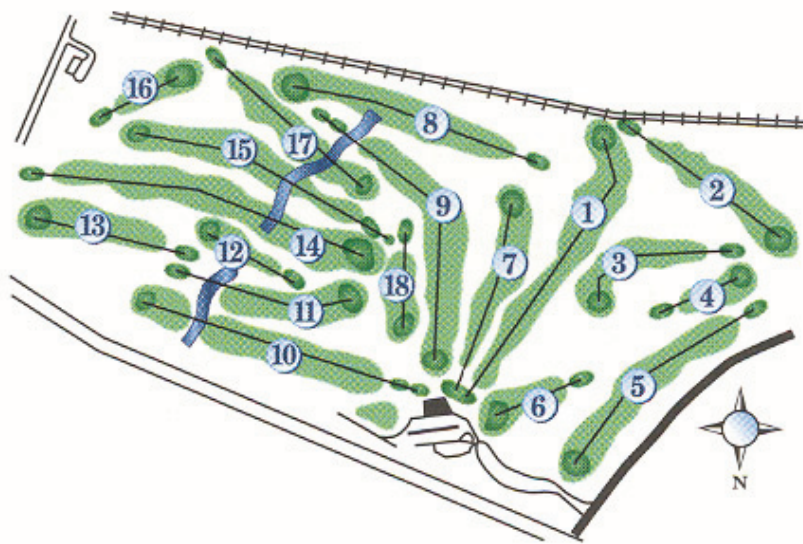

Fairview Golf Course

Griffon golfers get the opportunity to play and practice at Fairview Golf Course each and everyday. Golf pro Mike Habermehl husband of women's golf coach Cathy Habermehl helps out Missouri Western and their golf teams year around.

Fairview is one of the oldest public courses in Northwest Missouri, established in 1925. The rolling fairways, large mature trees and hazards make this 18-hole course a challenge for players of all skill levels.

Fairview offers a variety of services such as a driving range, practice putting green, short game & bunker practice area, PGA instruction, snack bar, pro shop and clubhouse facilities.

Come play Saint Joseph's only 18 hole public golf course!

The Course

Situated on over 200 acres among the rolling hills of Northwest Missouri, Fairview golf course is a public, 18 hole course measuring over 6300 yards. Fairview offers large, undulating greens, tree lined fairways and plenty of water to challenge all skill levels.