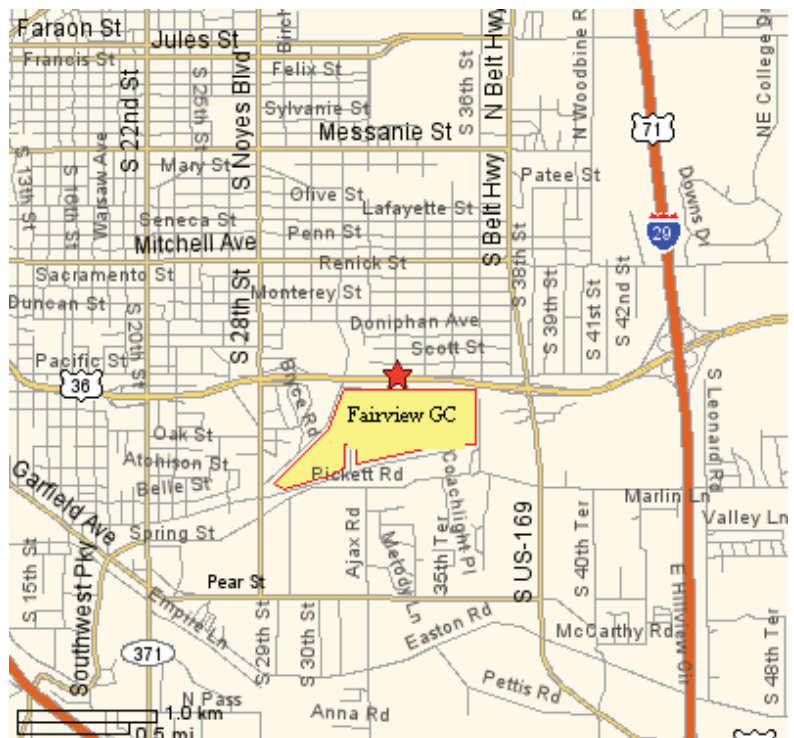

Directions

Fairview Golf Course is located in the southern corner of 33rd & Pacific in Saint Joseph, MO.

Hours are naturally somewhat seasonal, we are open Monday - Friday at 7:00 AM and Weekends at 6:30 AM in the warmer months.

In the winter months, Monday - Friday at 8:00AM and Weekends at 7:30 AM. We close when it's dark, as the course is not lighted.