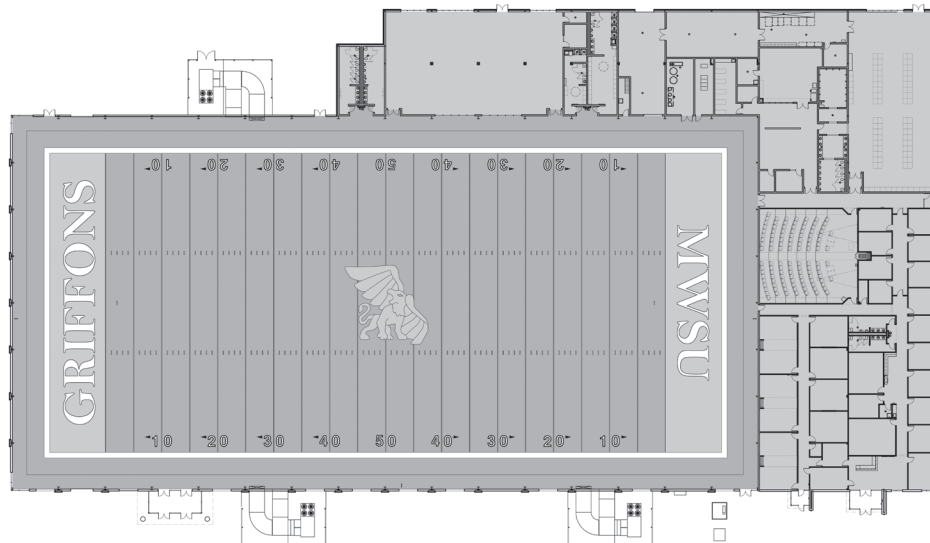

The Future Begins

The facility floor plan as shown above includes a full size artificial football surface, 13 coaches offices, meeting rooms, a theater-style lecture hall, new locker room for the Griffon football team, weight room, training room and equipment storage space. The field will run north/south with the support building located on the north end of the facility.