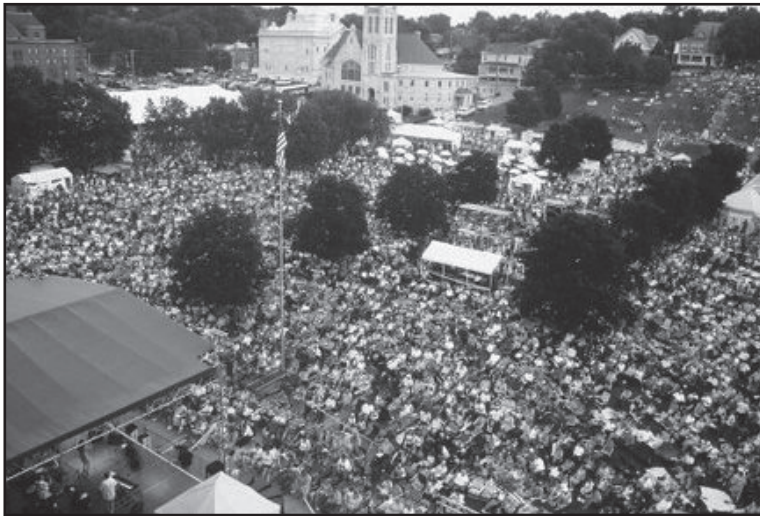

Trails West! (shown above) is a fun-filled weekend of entertainment in the St. Joseph downtown area, which takes place every August.

St. Joseph's climate is warm during the summer when temperatures tend to be in the 80s and coldest during winter when temperatures tend to be in the 30s.

The annual average precipitation in St. Joseph is 35.24 Inches. Rainfall is fairly evenly distributed throughout the year. The wettest month of the year is May with an average rainfall of 4.95 Inches.

St. Joseph as a city continues to grow, the current population is more than 76,000.

Take a trip back in time without leaving the comfort of contemporary civilization when you visit **St. Joseph, Mo.**

A town rich in history - famous for being the place where the Pony Express began and Jesse James met his demise - St. Joseph is an exciting city, offering first-rate attractions, upscale shopping and fine