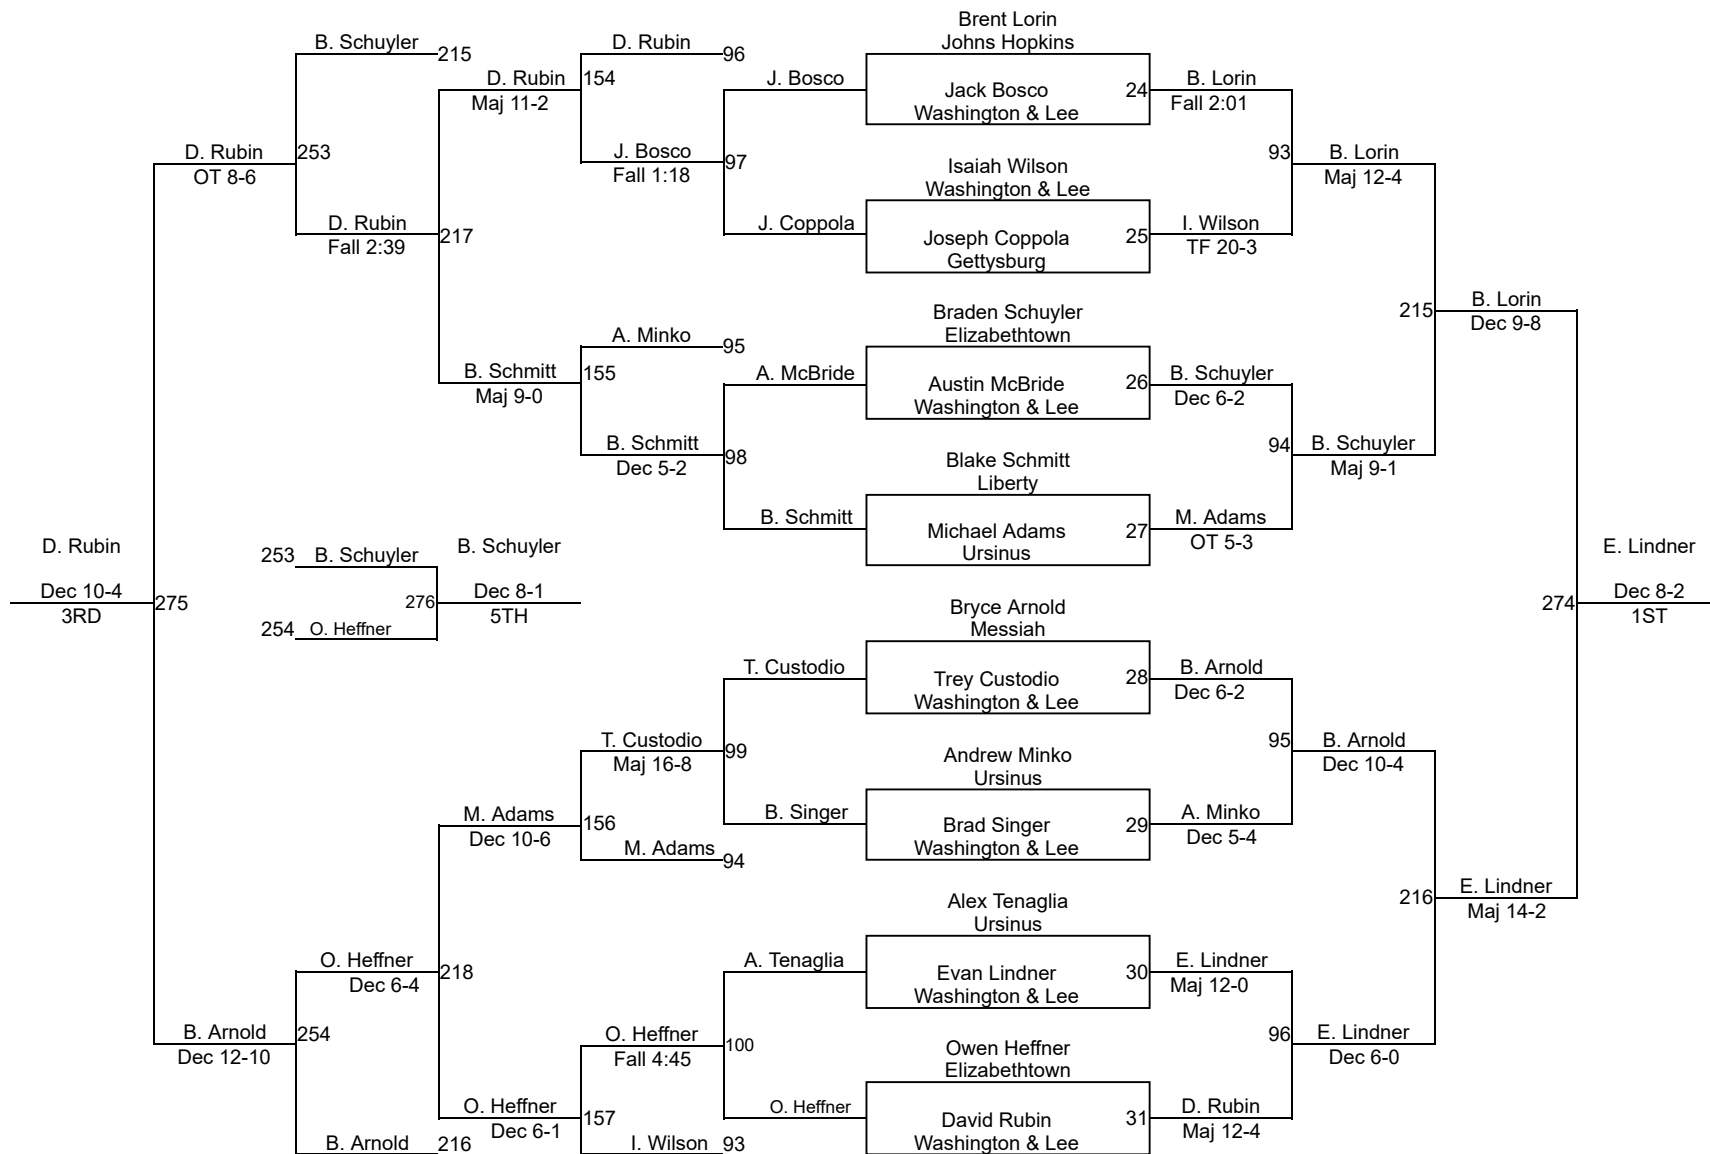

Messiah Invitational

Invitational 133