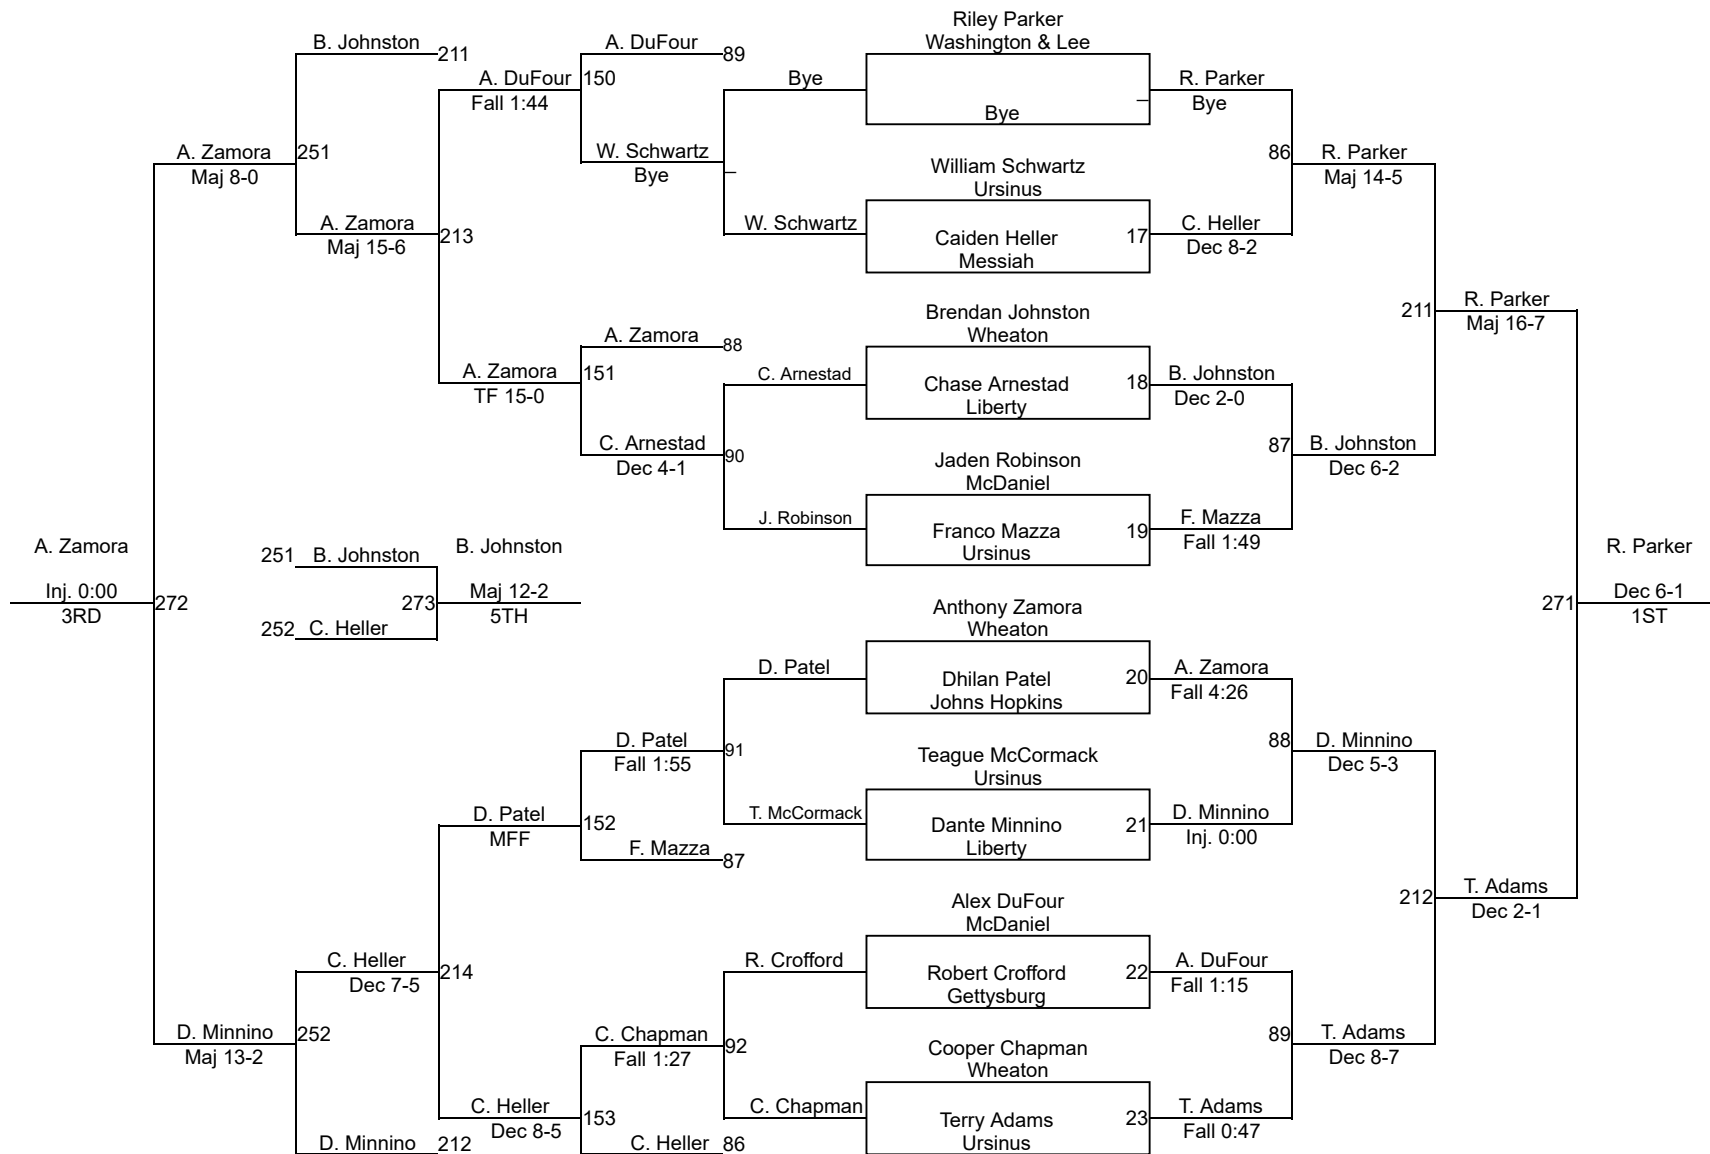

Team Scores

Printed on 11/05/2022 06:08 p.m.

	Team	Abbr	Score
1	Elizabethtown	Etwn	123.5
2	Washington & Lee	W&L	123.0
3	McDaniel	McD	111.5
4	Messiah	Mess	103.0
5	Wheaton	WC	101.0
6	Liberty	LU	71.5
7	Johns Hopkins	JH	63.5
8	Ursinus	UC	54.5
9	Gettysburg	GC	29.5

Messiah Invitational

Invitational 125