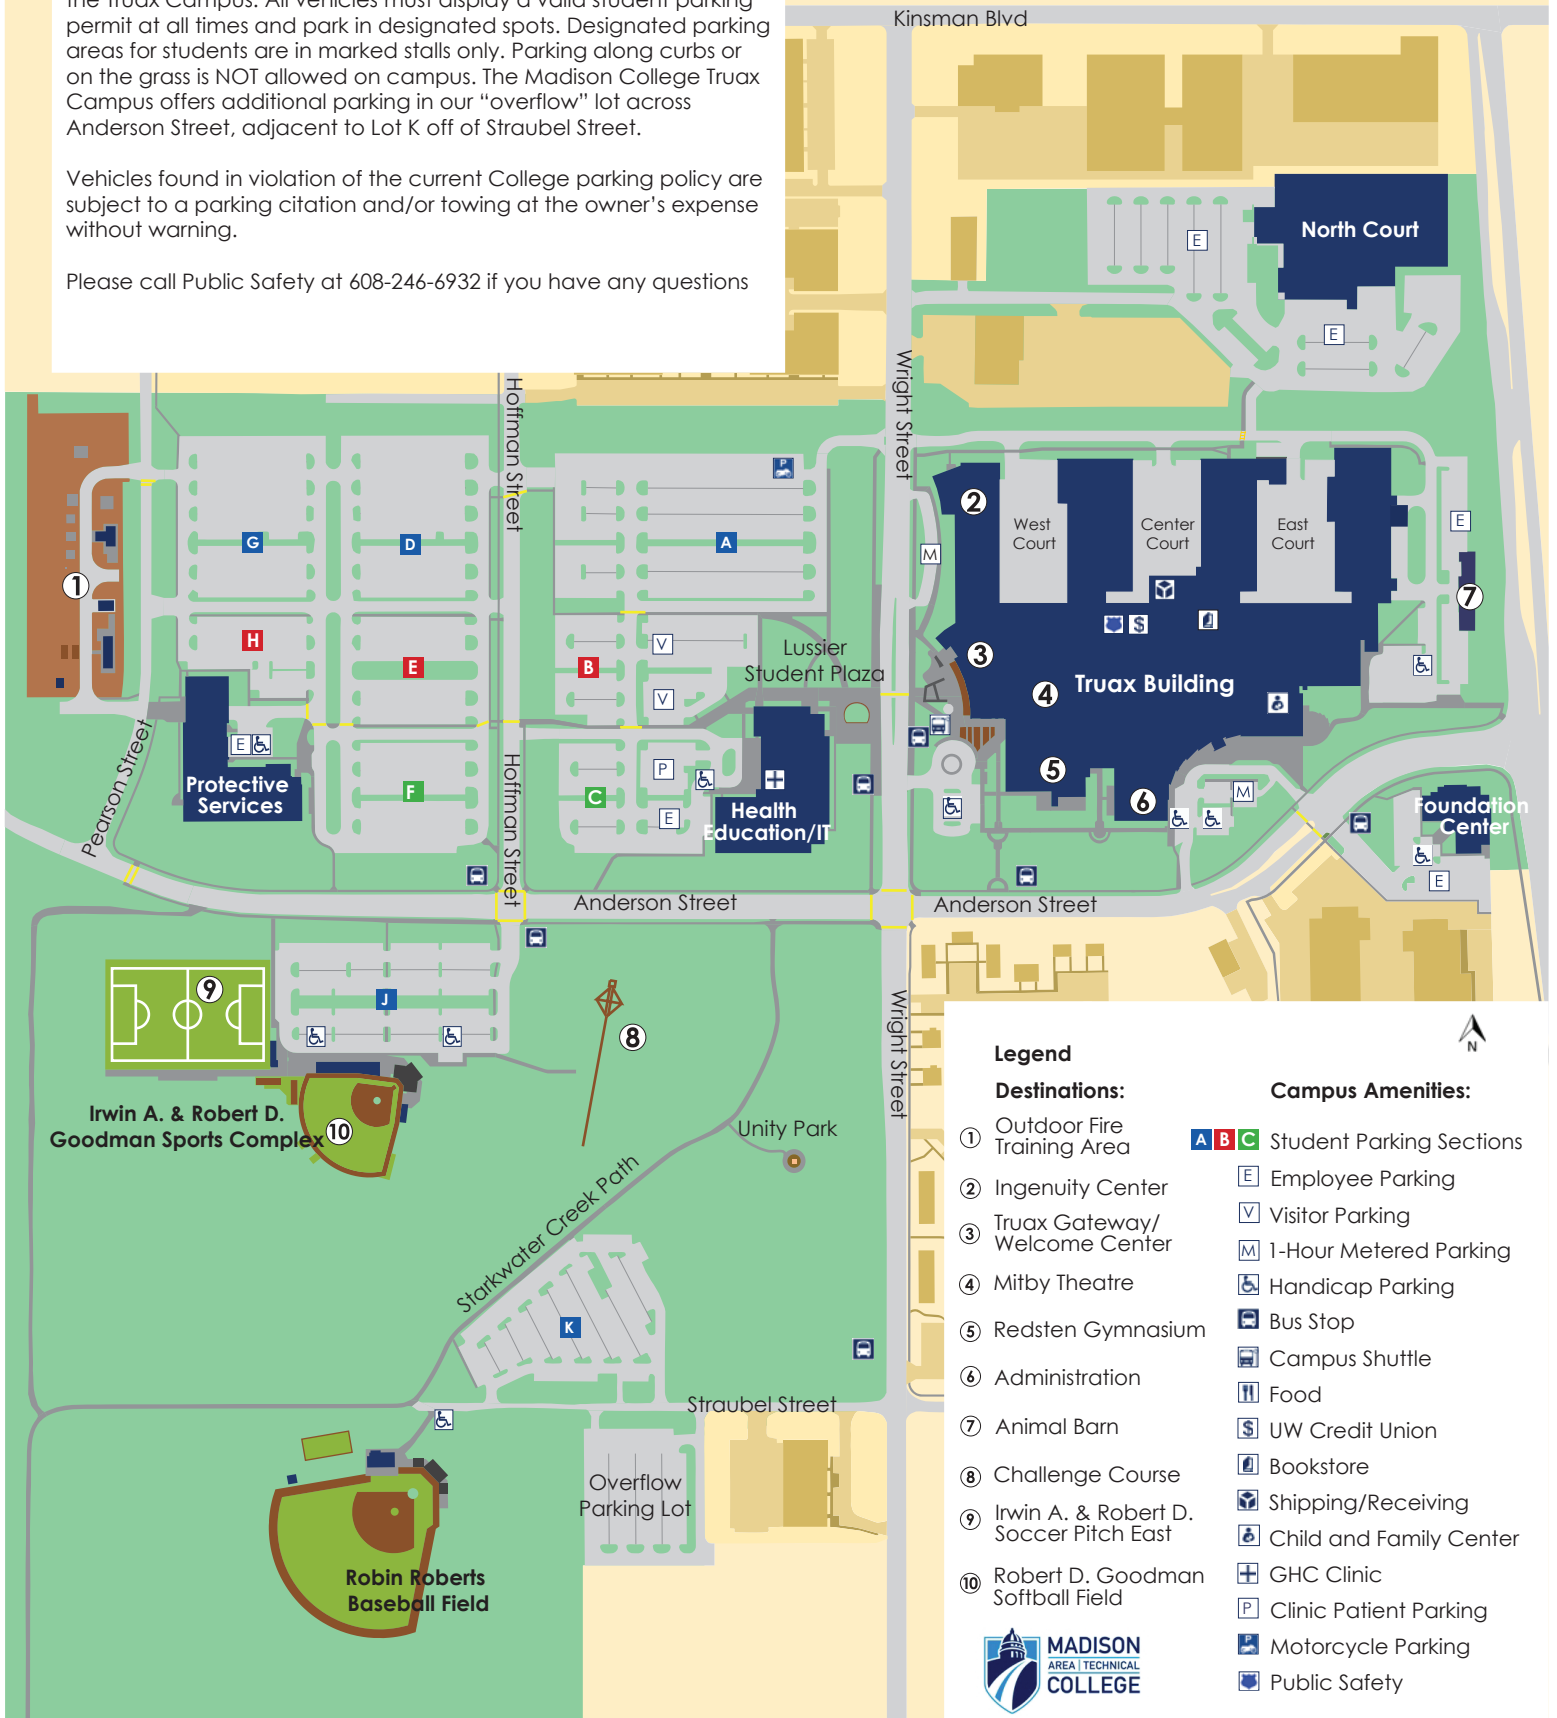

Student Parking Policies

A valid student parking permit is required for all vehicles parked at the Truax Campus. All vehicles must display a valid student parking permit at all times and park in designated spots. Designated parking areas for students are in marked stalls only. Parking along curbs or on the grass is NOT allowed on campus. The Madison College Truax Campus offers additional parking in our "overflow" lot across Anderson Street, adjacent to Lot K off of Straubel Street.

Vehicles found in violation of the current College parking policy are subject to a parking citation and/or towing at the owner's expense without warning.

Please call Public Safety at 608-246-6932 if you have any questions

Legend

Destinations:

- ① Outdoor Fire Training Area
- ② Ingenuity Center
- ③ Truax Gateway/Welcome Center
- ④ Mitby Theatre
- ⑤ Redsten Gymnasium
- ⑥ Administration
- ⑦ Animal Barn
- ⑧ Challenge Course
- ⑨ Irwin A. & Robert D. Soccer Pitch East
- ⑩ Robert D. Goodman Softball Field

Campus Amenities:

- A B C** Student Parking Sections
- E** Employee Parking
- V** Visitor Parking
- M** 1-Hour Metered Parking
- ♿** Handicap Parking
- 🚌** Bus Stop
- 🚏** Campus Shuttle
- 🍽️** Food
- 🏦** UW Credit Union
- 📖** Bookstore
- 📦** Shipping/Receiving
- 👨‍👩‍👧‍👦** Child and Family Center
- 🏥** GHC Clinic
- P** Clinic Patient Parking
- 🏍️** Motorcycle Parking
- 👮** Public Safety