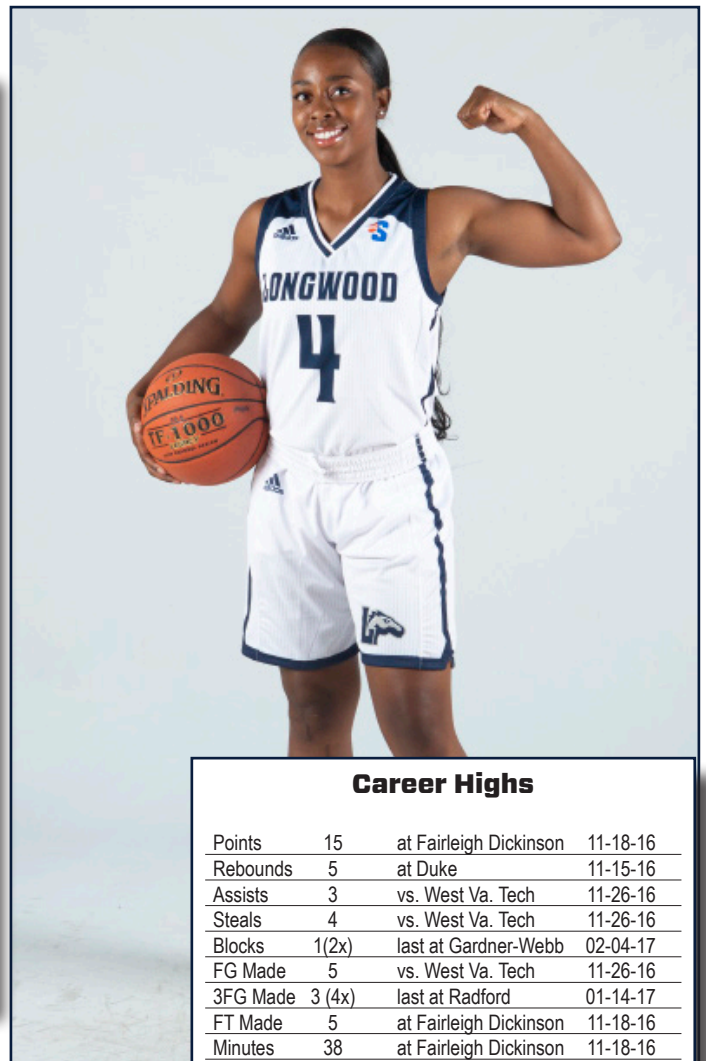

#4

JADA RUSSELL

Senior • 5-7 • Guard

Yeardon, Pa.

Neumann-Goretti

Major: Biology

2019-2020 Game Log

Opp	FG-A	3FG-A	FT-A	O-D-T	PF	TP	ATO	B	S	Min
at JMU				-----DNP-----						
at Florida				-----DNP-----						
UNCW										
Brown										
at Wafford										
East Carolina										
at Norfolk State										
Delaware State										
at MD Eastern										
Gardner-Webb										
at Presbyterian										
Campbell										
Charleston Sou.										
at USC Upstate										
Radford										
High Point										
at Winthrop										
UNC Asheville										
at Hampton										
at UNC Asheville										
Presbyterian										
at Gardner-Webb										
Hampton										
at Radford										
at Campbell										
Winthrop										
at High Point										
USC Upstate										
at Charleston Sou.										