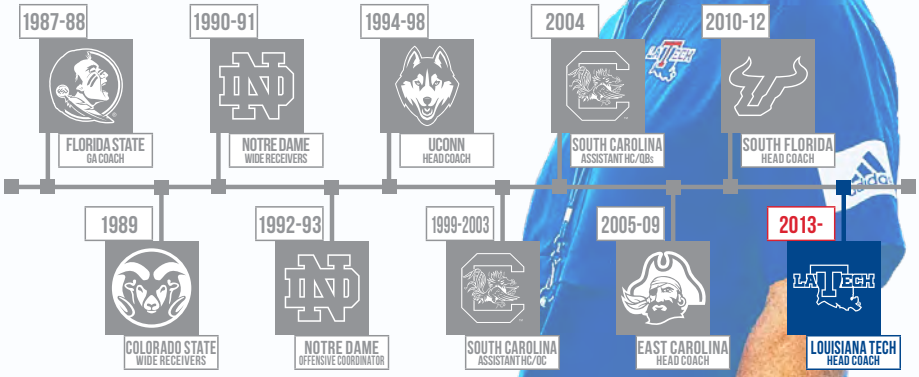

PERSONAL INFORMATION

Full Name: Louis Leo "Skip" Holtz

Born: March 12, 1964 in Willimantic, Conn.

Wife: the former Jennifer Fitzgerald of Port Charlotte, Fla.

Children: Louis Leo "Trey" Holtz, III; Chad Fitzgerald Holtz; Hailey Elizabeth Holtz

GAME DAYS ARE FOR THE DOGS

HOLTZ COACHING EXPERIENCE

INSIDE BULLDOG FOOTBALL

with *Scip Holtz*

EVERY MONDAY AT 6PM
SPORTSTALK 99.3

ADIZERO

ASSISTANT COACHES

JOHN ALLEN 