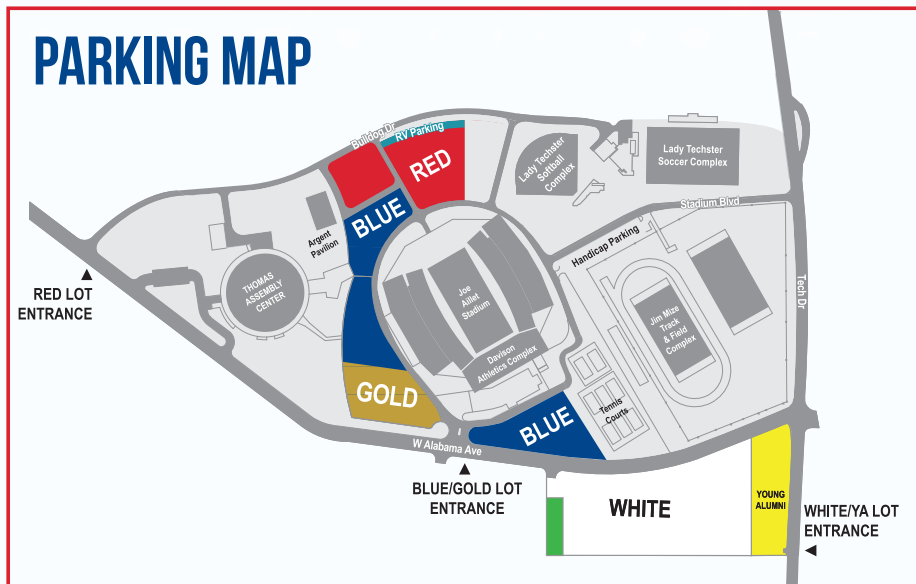

PARKING MAP