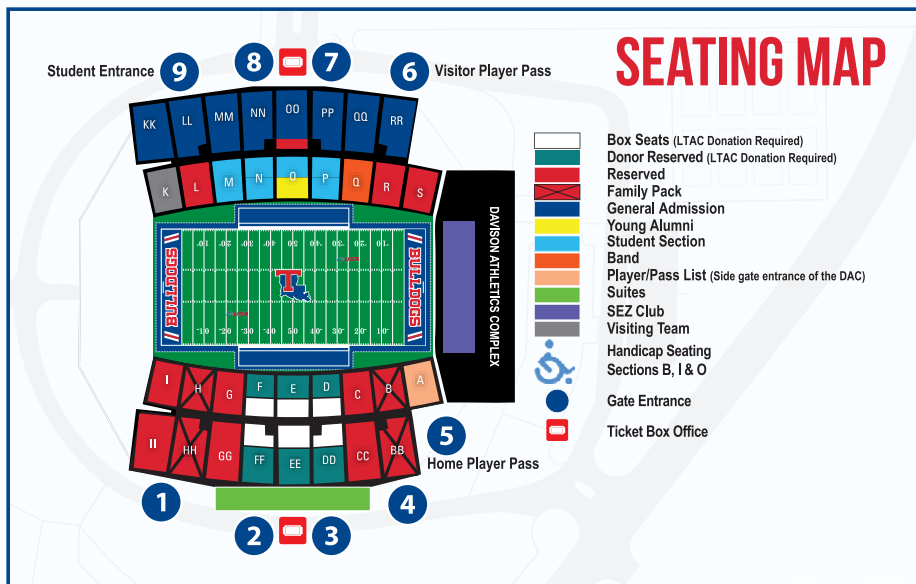

SEATING MAP