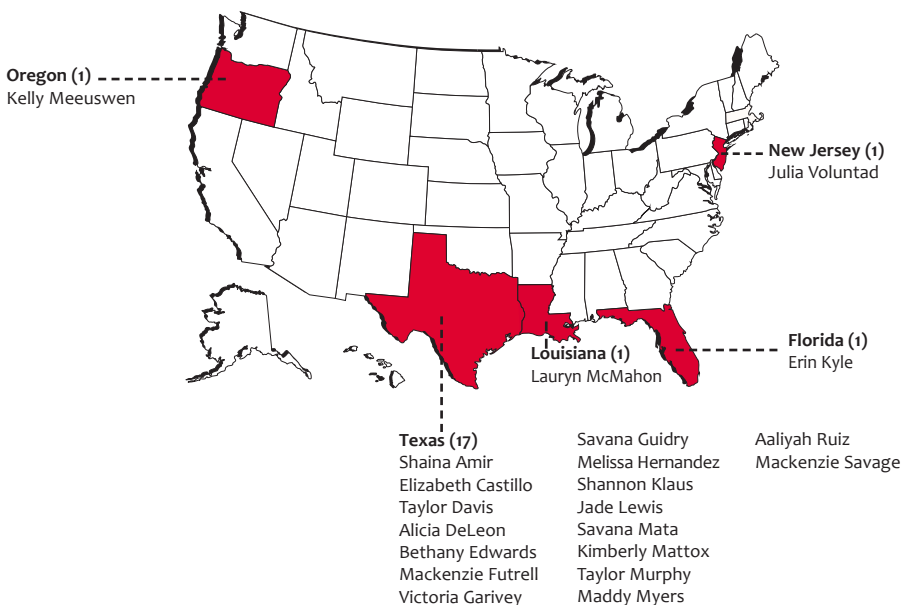

CARDINALS BY STATE

PRONUNCIATION GUIDE

Players

Kelly MEEUWSEN	MUSE-in
Savana GUIDRY	Gid-dree
Elizabeth CASTILLO	Cast-Tee-Yo
Mackenzie FUTRELL	Fu-Trull
Lauryn MCMAHON	Mc-Man
Julia VOLUNTAD	Vol-Un-tad
Shannon KLAUS	Cl-OUSE
Victoria GARIVEY	Gar-Ah-Vey
ALICIA DeLeon	Ah-Lee-Sia