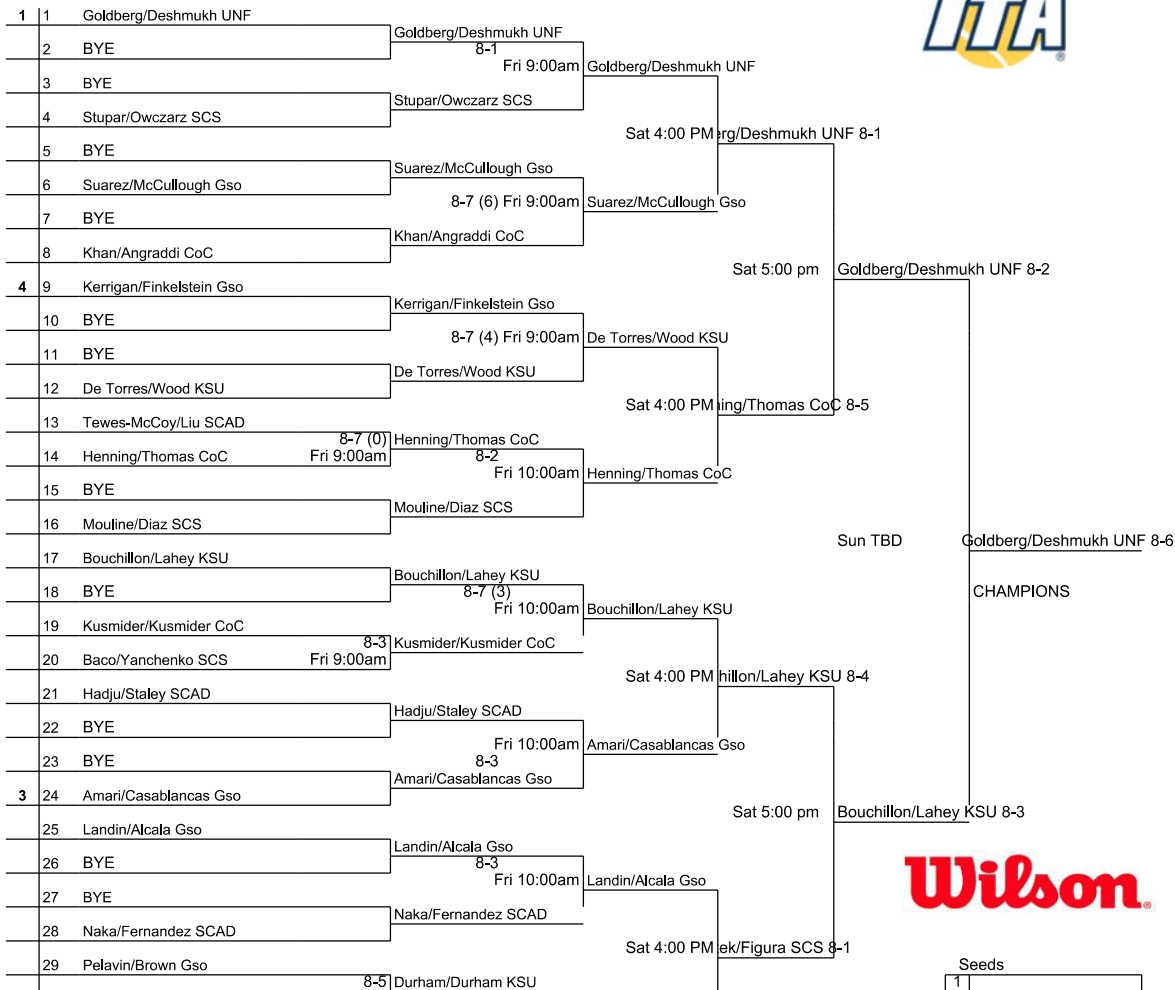

14	
15	
16	

GEORGIA SOUTHERN CHAMPIONSHIPS
 An Intercollegiate Tennis Association Sanctioned Event
 Hosted by Georgia Southern University 10/28 - 30

	30	Durham/Durham KSU	Fri 9:00am		
	31	BYE		Fri 10:00am	Vitek/Figura SCS
				8-4	
2	32	Vitek/Figura SCS			Vitek/Figura SCS

2
3
4
5
6
7
8

**An Intercollegiate Tennis Association Sanctioned Event
Hosted by Georgia Southern University 10/28 - 30**

1	Durham-Durham KSU			
		Durham-Durham KSU		
2	Bye			
		Sat 4:00 PM	Durham-Durham KSU 8-2	
3	Stupar/ Owczar SCS			
		Stupar/ Owczar SCS		
4	Bye			
		Sat 5:00 PM		
5	Kerrigan- Finkelstein Gso			
		Kerrigan- Finkelstein Gso 8-6		
6	Khan-Angradl CoFC			
		Sat 4:00 PM		
7	bye			
		Mouline / Diaz SCS		
8	Mouline / Diaz SCS			
9	Baco/Yanchenko SCS			
		Baco/Yanchenko SCS		
10	Bye			
		Sat 4:00 PM	Baco/Yanchenko SCS 8-3	
11	NAKA/ Fernandez SCAD			
		Brown/ Pelavin		
12	Bye			