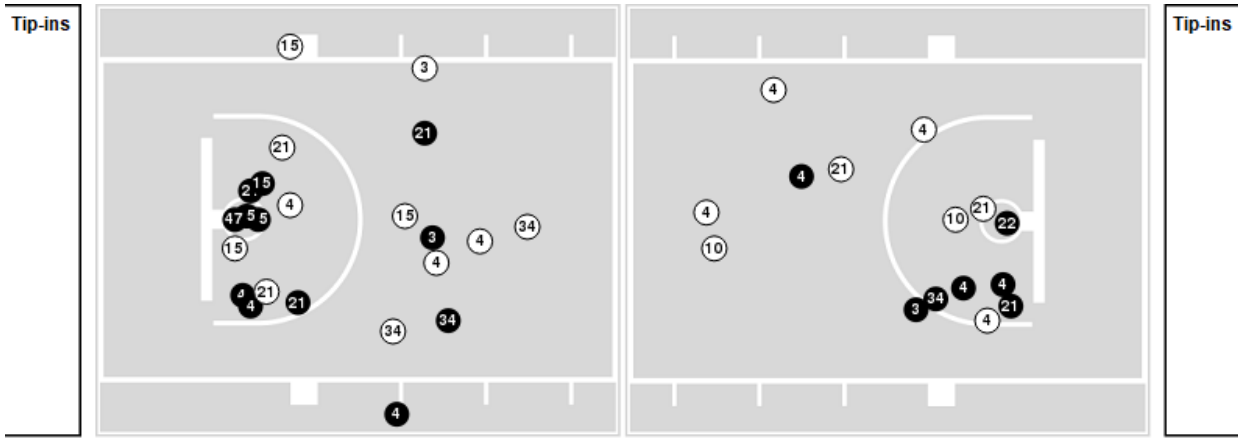

Shots in the Paint

● Made ○ Missed N - Player Number

Kansas St.	M/A	%
Field Goals	28/64	44
2 Points	22/44	50
3 Points	6/20	30
Free Throws	10/17	59

Kansas St.	M/A	%
Points in the Paint	36 (18/35)	51
Fast Break Points	3 (1/1)	100
Second Chance Points	5 (2/8)	25
Effective FG%	48