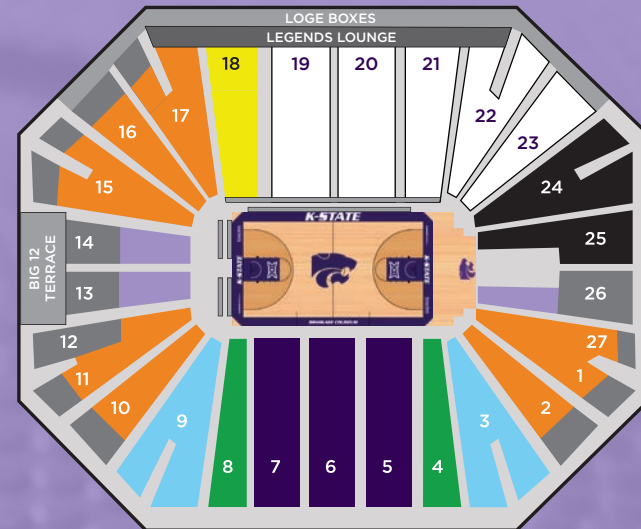

EVENTUAL 2023 NCAA NATIONAL RUNNER-UP IOWA

GABBY GREGORY 2023

ALL-BIG 12
FIRST TEAM

SERENA SUNDELL 2023

ALL-BIG 12
HONORABLE MENTION

WOMEN'S BASKETBALL SEASON TICKET PRICING

- \$50** - GENERAL ADMISSION 4-PACK (MINIMUM OF 4)
- \$50** - GENERAL ADMISSION FOR FOOTBALL OR MEN'S BASKETBALL SEASON TICKET HOLDER
- \$75** - GENERAL ADMISSION
- \$99** - CAT CUSHION SECTIONS 1, 2, 10-18, & 26-27 FACULTY/STAFF \$79
- \$150** - CHAIRBACKS SECTIONS 3-9 FACULTY/STAFF RATE \$130 \$50 per account Ahearn Fund donation required.
- \$165** - FLOOR \$100 per seat Ahearn Fund donation required. Contact the Ahearn Fund at 888.232.9074 to order.
- \$165** - COURTSIDE \$500 per seat Ahearn Fund donation required. Contact the Ahearn Fund at 888.232.9074 to order.

ALL-BIG 12

FIRST TEAM

NATION'S BEST POINT GUARD
COUSY AWARD
MARKQUIS NOWELL

BIG 12 NEWCOMER OF THE YEAR

KEYONTAE JOHNSON

MEN'S BASKETBALL SEASON TICKET PRICING

STARTING AT LESS THAN \$15 PER GAME

As part of our commitment to the Best Fan Experience in the Big 12, we have ticket options to fit every budget. Check out the **WILDCAT 4-PACKS** for a great value!

	SEASON TICKET PRICE	AHEARN FUND CONTRIBUTION	TOTAL COST
CHAIRBACKS Sections 5, 6, 7	\$545	\$1,300	\$1,845
CHAIRBACKS Sections 4 & 8	\$495	\$975	\$1,470
CHAIRBACKS Sections 3 & 9	\$445	\$650	\$1,095
CAT CUSHIONS Section 18	\$395	\$325	\$720
CAT CUSHIONS Corner Sections	\$395	\$240	\$635
WILDCAT 4-PACK Four corner Cat Cushion season tickets	\$1,200	\$960	\$2,160
CAT CUSHIONS End Sections	\$365	\$180	\$545
WILDCAT 4-PACK Four end Cat Cushion season tickets	\$1,100	\$720	\$1,820
BENCH Sections 1, 2, 10-17, 26, 27	\$345	\$0	\$345
WILDCAT 4-PACK Four Bench tickets	\$900	\$0	\$900