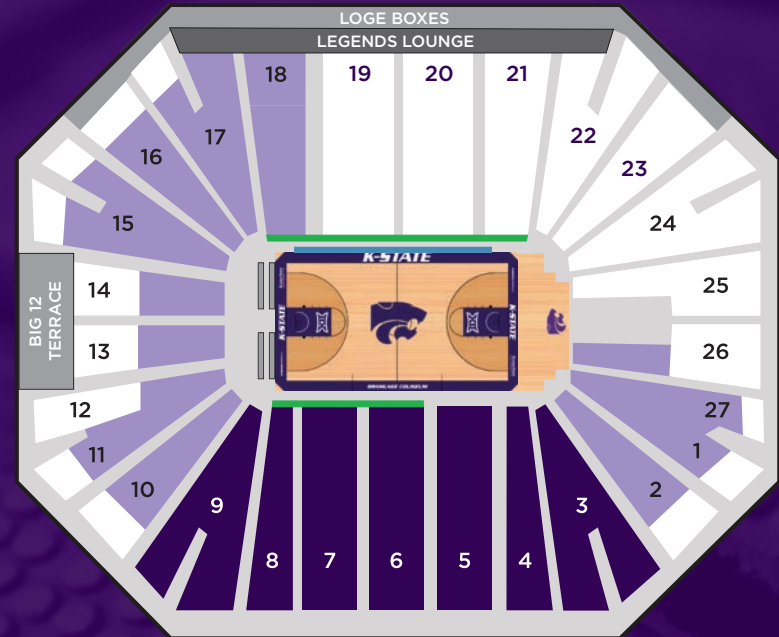

EVENTUAL 2023 NCAA NATIONAL RUNNER-UP IOWA

GABBY GREGORY 2023

ALL-BIG 12
FIRST TEAM

SERENA SUNDELL 2023

ALL-BIG 12
HONORABLE MENTION

WOMEN'S BASKETBALL SEASON TICKET PRICING

- \$50** - GENERAL ADMISSION 4-PACK (MINIMUM OF 4)
- \$50** - GENERAL ADMISSION FOR FOOTBALL OR MEN'S BASKETBALL SEASON TICKET HOLDER
- \$75** - GENERAL ADMISSION
- \$99** - CAT CUSHION SECTIONS 1, 2, 10-18, & 26-27 FACULTY/STAFF \$79
- \$150** - CHAIRBACKS SECTIONS 3-9 FACULTY/STAFF RATE \$130 \$50 per account Ahearn Fund donation required.
- \$165** - FLOOR \$100 per seat Ahearn Fund donation required. Contact the Ahearn Fund at 888.232.9074 to order.
- \$165** - COURTSIDE \$500 per seat Ahearn Fund donation required. Contact the Ahearn Fund at 888.232.9074 to order.

ALL-BIG 12

FIRST TEAM

NATION'S BEST POINT GUARD
COUSY AWARD
MARKQUIS NOWELL

BIG 12 NEWCOMER OF THE YEAR

KEYONTAE JOHNSON

MEN'S BASKETBALL SEASON TICKET PRICING

STARTING AT LESS THAN \$15 PER GAME

As part of our commitment to the Best Fan Experience in the Big 12, we have ticket options to fit every budget. Check out the **WILDCAT 4-PACKS** for a great value!

	SEASON TICKET PRICE	AHEARN FUND CONTRIBUTION	TOTAL COST
CHAIRBACKS Sections 5, 6, 7	\$545	\$1,300	\$1,845
CHAIRBACKS Sections 4 & 8	\$495	\$975	\$1,470
CHAIRBACKS Sections 3 & 9	\$445	\$650	\$1,095
CAT CUSHIONS Section 18	\$395	\$325	\$720
CAT CUSHIONS Corner Sections	\$395	\$240	\$635
WILDCAT 4-PACK Four corner Cat Cushion season tickets	\$1,200	\$960	\$2,160
CAT CUSHIONS End Sections	\$365	\$180	\$545
WILDCAT 4-PACK Four end Cat Cushion season tickets	\$1,100	\$720	\$1,820
BENCH Sections 1, 2, 10-17, 26, 27	\$345	\$0	\$345
WILDCAT 4-PACK Four Bench tickets	\$900	\$0	\$900