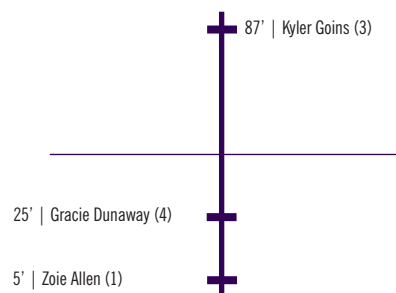

MATCH 6

Sun
SEPT.
4
Buser Family Park
Manhattan, Kan.
1 p.m. | Attendance: 786

3-3-0

2-3-1

2

1

TEAM STATS

Shots	1	2	Total
Purdue	5	2	7
K-State	11	8	19