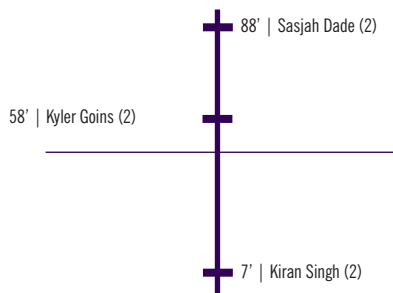

MATCH 4

Sun
AUG.
28
Park West Athletics Complex
San Antonio, Texas
12 p.m. | Attendance: 372

1-2-1

3-0-1

1

2

TEAM STATS

Shots	1	2	Total
K-State	2	6	8
UTSA	7	8	15

Saves	1	2	Total
K-State	1	2	3
UTSA	0	0	0

Corner Kicks	1	2	Total
K-State	3	1	4
UTSA	2	0	2

Fouls	1	2	Total
K-State	7	8	15
UTSA	3	10	13

INDIVIDUAL STATS

Assists
K-State: C. Thornhill (1)
UTSA: K. Singh
Shots (Total | On Goal)
K-State: K. Goins (2 | 1), C. Thornhill (2 | 0), K. von Klahr (1 | 0), Mad. Weichel (1 | 0), Ken. Gillispie (1 | 0), A. Mohler (1 | 0)
UTSA: S. Dade (4 | 1), K. Singh (3 | 1), A. Kassal (2 | 2), S. Powell (1 | 1), K. Kloza (1 | 1), S. Russ (1 | 0), D. Sandoval (1 | 0), A. Sutter (1 | 0), I. Hernandez (1 | 0)
Saves
K-State: A. Werremeyer, 3; UTSA: none