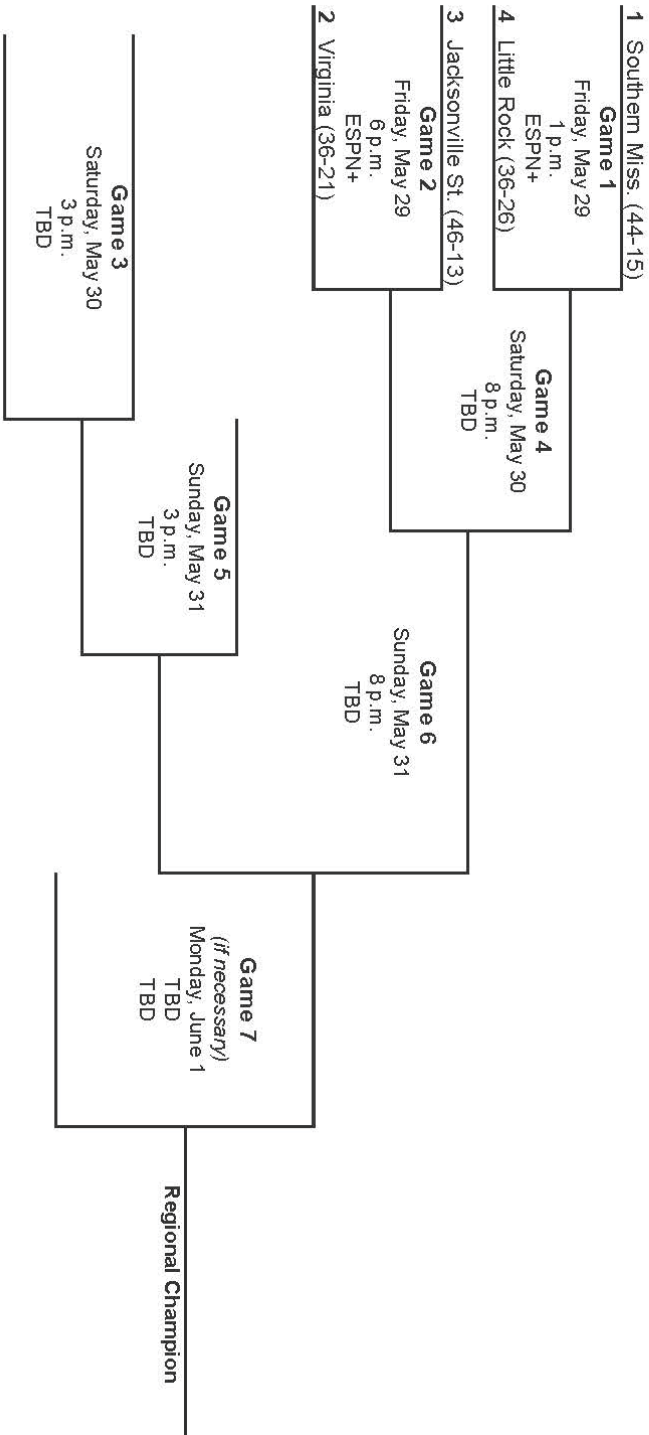

**2026 NCAA Division I Baseball Championship
Hattiesburg Regional
May 29 - June 1, 2026**

*Home team
All times are local and subject to change.

© 2026 National Collegiate Athletic Association. No commercial use without the NCAA's written permission.