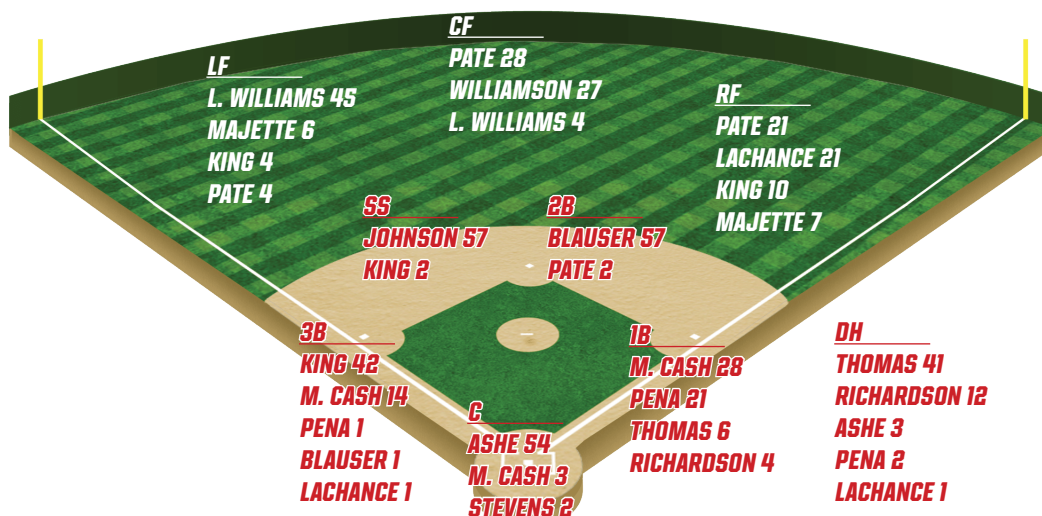

SERIES STATS

HITTING

TEAM	W-L	AVG	R	H	2B	3B	HR	RBI	BB	K	SB
Cincinnati	1-2	.179	11	17	5	0	1	9	16	31	2-2
Toledo	3-0	.261	19	24	7	1	1	17	11	22	6-6
Memphis	3-0	.311	26	32	4	2	7	23	12	27	10-11
Valparaiso	3-0	.440	33	40	9	0	4	30	12	15	8-10
Sam Houston	3-0	.327	25	35	8	0	4	24	8	22	7-8
Western Kentucky	3-0	.354	26	35	6	1	2	24	6	17	3-4
LA Tech	3-0	.282	16	29	5	0	3	12	9	18	4-7
Middle Tennessee	3-0	.270	16	24	0	0	2	13	14	21	4-5
Liberty	1-2	.270	16	27	9	0	0	14	4	28	2-4
Florida Int'l	3-0	.318	24	27	5	0	2	20	20	12	8-8
New Mexico State	2-1	.300	17	27	3	2	2	15	15	13	2-5
Missouri State	2-1	.330	23	34	3	3	2	21	19	25	1-4
Kennesaw State	2-1	.297	11	22	7	1	1	11	12	22	2-2
Dallas Baptist	1-2	.297	22	30	5	1	5	19	10	22	1-2
CUSA Championship	4-0	.368	37	49	12	1	8	36	13	20	4-5

PITCHING

TEAM	W-L	ERA	IP	H	R	ER	BB	K	OPP. AVG
Cincinnati	1-2	4.67	27.0	20	17	14	20	31	.208
Toledo	3-0	3.33	27.0	23	10	10	23	29	.237
Memphis	3-0	1.67	27.0	21	6	5	7	29	.219
Valparaiso	3-0	2.35	23.0	16	7	6	6	30	.200
Sam Houston	3-0	3.60	25.0	17	11	10	7	33	.191
Western Kentucky	3-0	1.73	26.0	15	5	5	12	27	.167
LA Tech	3-0	2.33	27.0	19	7	7	16	37	.198
Middle Tennessee	3-0	3.33	27.0	25	12	10	13	26	.243
Liberty	1-2	5.33	25.1	28	15	15	21	30	.275
Florida Int'l	3-0	1.08	25.0	12	5	3	10	35	.145
New Mexico State	2-1	2.16	25.0	17	6	6	13	32	.198
Missouri State	2-1	5.19	26.0	23	16	15	9	23	.237
Kennesaw State	2-1	1.00	27.0	15	12	3	8	27	.155
Dallas Baptist	1-2	9.78	23.0	27	27	25	11	25	.293
CUSA Championship	4-0	5.03	34.0	28	19	19	24	38	.226

STARTS BY POSITION