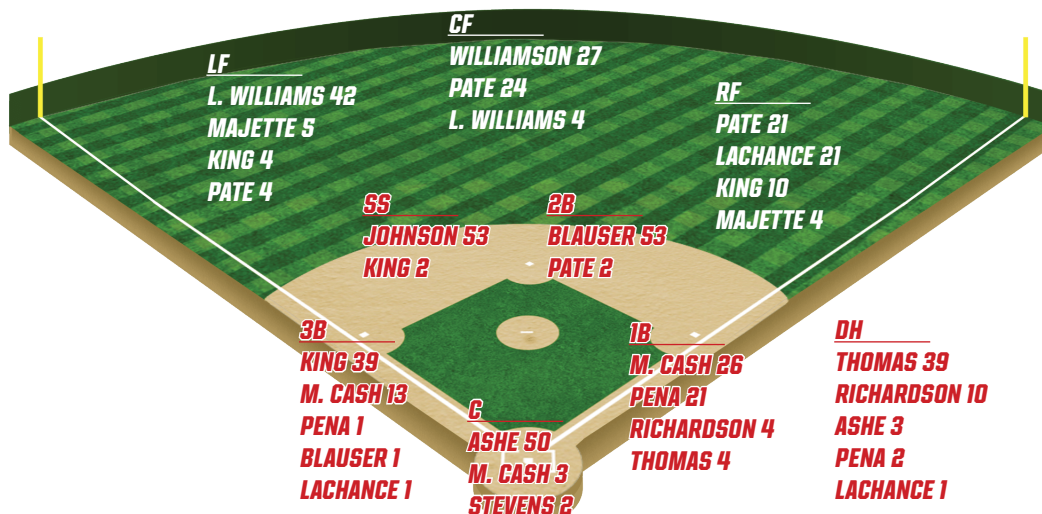

SERIES STATS

HITTING

TEAM	W-L	AVG	R	H	2B	3B	HR	RBI	BB	K	SB
Cincinnati	1-2	.179	11	17	5	0	1	9	16	31	2-2
Toledo	3-0	.261	19	24	7	1	1	17	11	22	6-6
Memphis	3-0	.311	26	32	4	2	7	23	12	27	10-11
Valparaiso	3-0	.440	33	40	9	0	4	30	12	15	8-10
Sam Houston	3-0	.327	25	35	8	0	4	24	8	22	7-8
Western Kentucky	3-0	.354	26	35	6	1	2	24	6	17	3-4
LA Tech	3-0	.282	16	29	5	0	3	12	9	18	4-7
Middle Tennessee	3-0	.270	16	24	0	0	2	13	14	21	4-5
Liberty	1-2	.270	16	27	9	0	0	14	4	28	2-4
Florida Int'l	3-0	.318	24	27	5	0	2	20	20	12	8-8
New Mexico State	2-1	.300	17	27	3	2	2	15	15	13	2-5
Missouri State	2-1	.330	23	34	3	3	2	21	19	25	1-4
Kennesaw State	2-1	.237	11	22	7	1	1	11	12	22	2-2
Dallas Baptist	1-2	.297	22	30	5	1	5	19	10	22	1-2

PITCHING

TEAM	W-L	ERA	IP	H	R	ER	BB	K	OPP. AVG
Cincinnati	1-2	4.67	27.0	20	17	14	20	31	.208
Toledo	3-0	3.33	27.0	23	10	10	23	29	.237
Memphis	3-0	1.67	27.0	21	6	5	7	29	.219
Valparaiso	3-0	2.35	23.0	16	7	6	6	30	.200
Sam Houston	3-0	3.60	25.0	17	11	10	7	33	.191
Western Kentucky	3-0	1.73	26.0	15	5	5	12	27	.167
LA Tech	3-0	2.33	27.0	19	7	7	16	37	.198
Middle Tennessee	3-0	3.33	27.0	25	12	10	13	26	.243
Liberty	1-2	5.33	25.1	28	15	15	21	30	.275
Florida Int'l	3-0	1.08	25.0	12	5	3	10	35	.145
New Mexico State	2-1	2.16	25.0	17	6	6	13	32	.198
Missouri State	2-1	5.19	26.0	23	16	15	9	23	.237
Kennesaw State	2-1	1.00	27.0	15	12	3	8	27	.155
Dallas Baptist	1-2	9.78	23.0	27	27	25	11	25	.293

STARTS BY POSITION