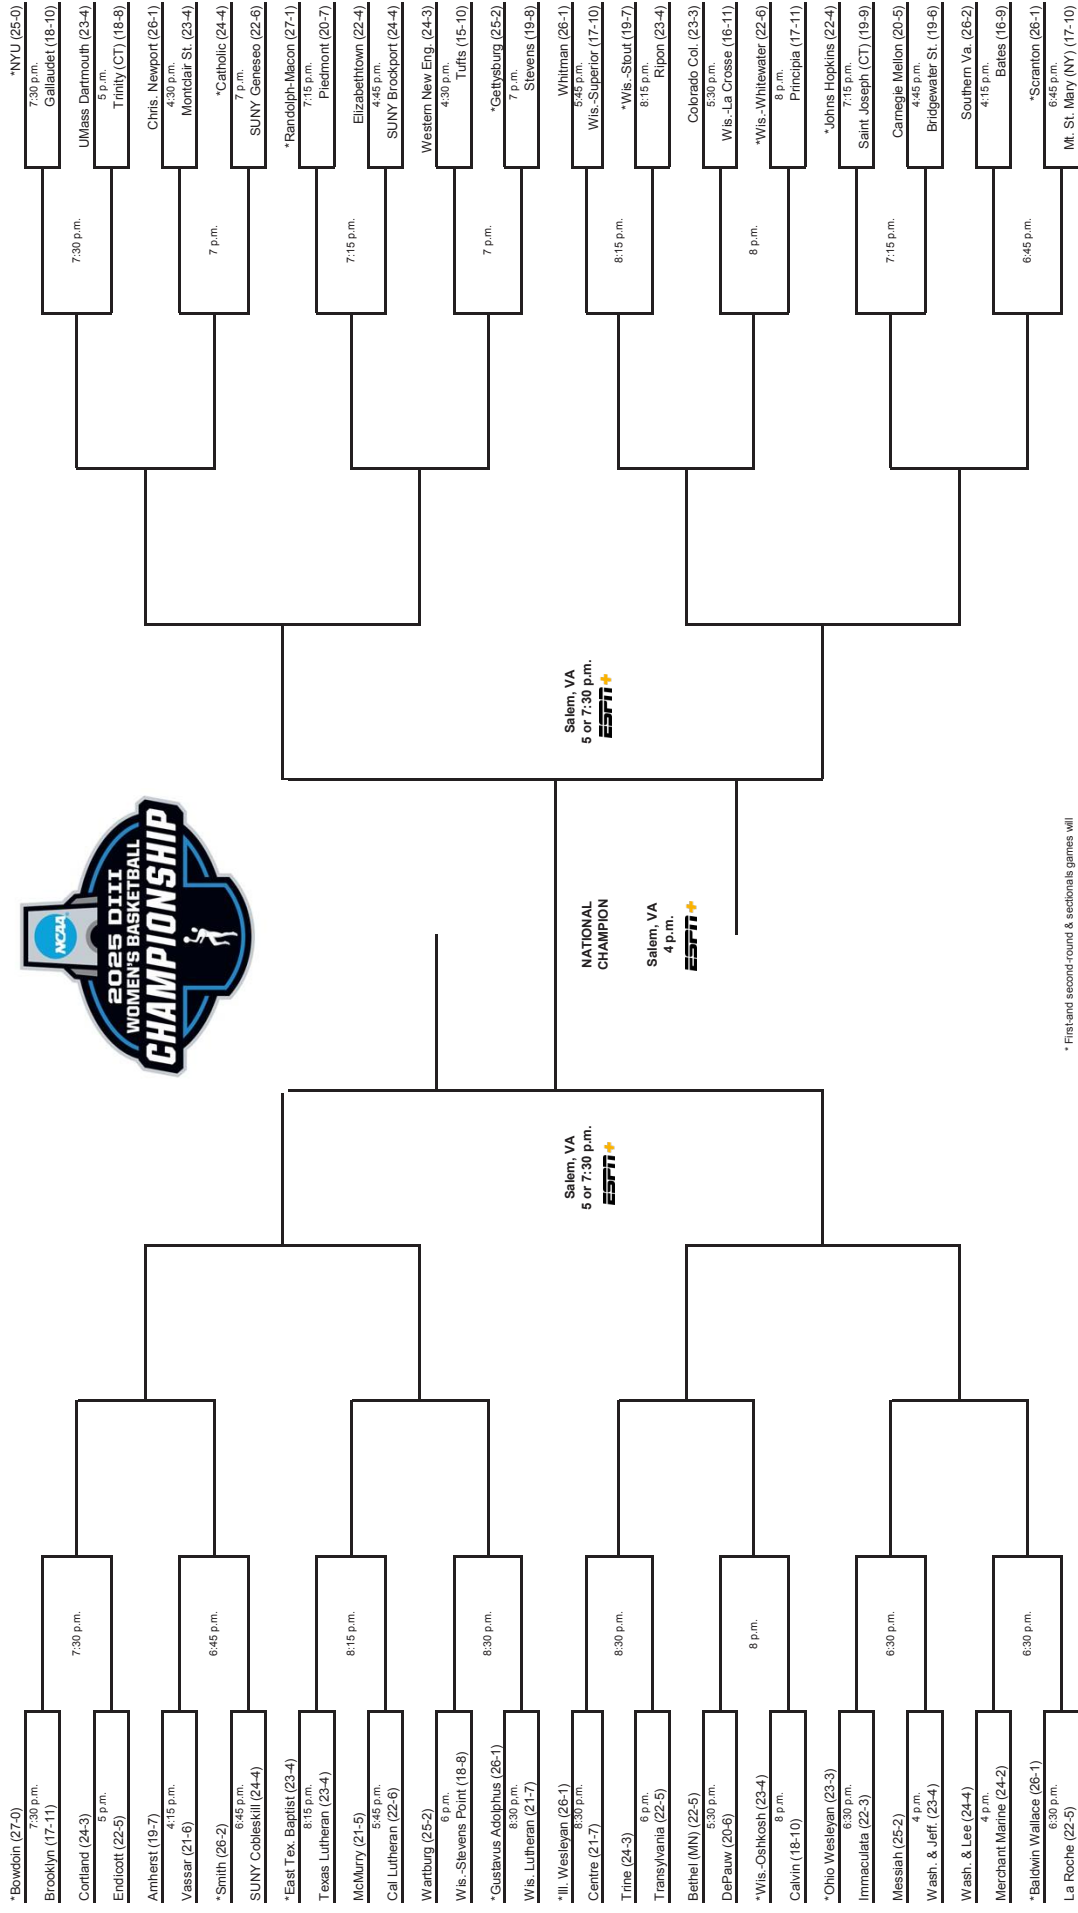

Score by Periods

Team	1st	2nd	3rd	4th	OT	TOT
Ill. Wesleyan	529	544	541	513	9	2136
Opponents	380	365	403	499	6	1653

Team Box Score

No.	Player	Total			3-Point			F-Throw		Rebounds				Other Stats								
		GP-GS	MIN	AVG	FG-FGA	FG%	3FG-3FGA	3FG%	FT-FTA	FT%	OFF	DEF	TOT	AVG	PF	DQ	A	TO	BLK	STL	PTS	AVG
5	HUBER, Lauren	27-27	711:55	26.4	171-341	.501	5-21	.238	84-109	.771	98	122	220	8.1	53	0	67	77	5	36	431	16.0
22	BARDIC, Ava	27-27	788:53	29.2	131-289	.453	51-146	.349	79-92	.859	21	55	76	2.8	44	0	67	34	14	66	392	14.5
24	PALMER, Kate	27-27	771:04	28.6	103-243	.424	28-102	.275	68-85	.800	32	72	104	3.9	40	1	61	41	7	41	302	11.2
23	POWERS, Mallory	27-27	748:48	27.7	113-291	.388	55-163	.337	21-32	.656	33	130	163	6.0	37	0	63	43	8	46	302	11.2
2	WHITE, Sawyer	27-12	603:13	22.3	68-140	.486	15-47	.319	34-41	.829	13	51	64	2.4	46	1	74	52	8	87	185	6.9
20	KNUTSON, Caite	27-15	578:41	21.4	75-155	.484	0-4	.000	31-46	.674	60	59	119	4.4	62	0	31	36	6	16	181	6.7
3	BALLI, Sara	27-0	436:25	16.2	54-124	.435	15-63	.238	22-32	.688	20	57	77	2.9	45	0	36	37	7	28	145	5.4
30	LAM, Luigi	17-0	107:27	6.3	18-38	.474	15-27	.556	2-2	1.000	6	6	12	0.7	9	0	4	10	0	4	53	3.1
15	MAHLUM, Laura	18-0	245:13	13.6	16-50	.320	5-26	.192	10-16	.625	11	32	43	2.4	27	1	11	13	4	13	47	2.6
40	LIPIC, Martha	13-0	90:20	6.9	7-21	.333	0-0	.000	7-12	.583	9	20	29	2.2	10	0	6	9	4	2	21	1.6
4	EPPS, Alyssa	13-0	80:49	6.2	8-31	.258	2-19	.105	3-7	.429	4	6	10	0.8	11	0	2	9	0	2	21	1.6
11	JACOB, Payton	13-0	73:26	5.6	7-27	.259	3-14	.214	2-4	.500	4	5	9	0.7	6	0	3	5	1	1	19	1.5
33	MEYERS, Liv	12-0	49:29	4.1	8-16	.500	0-0	.000	1-2	.500	4	13	17	1.4	0	0	1	3	1	0	17	1.4
10	FEENEY, Sophia	14-0	86:36	6.2	6-13	.462	0-4	.000	1-6	.167	4	1	5	0.4	7	0	3	3	1	4	13	0.9
1	HUBER, Mackenzie	12-0	52:41	4.4	3-16	.188	0-4	.000	1-2	.500	3	9	12	1.0	6	0	1	3	0	5	7	0.6
Team											44	49	93					22				
Total		27	5425		788-1795	.439	194-640	.303	366-488	.750	366	687	1053	39.0	403	3	430	397	66	351	2136	79.1
Opponents		27	5425		618-1549	.399	150-527	.285	267-373	.716	260	672	932	34.5	454	6	341	595	91	210	1653	61.2

Team Statistics

	IWU	OPP
Scoring	2136	1653
Points per game	79.1	61.2
Scoring margin	+17.9	-
Field goals-att	788-1795	618-1549
Field goal pct	.439	.399
3 point fg-att	194-640	150-527
3-point FG pct	.303	.285
3-pt FG made per game	7.2	5.6
Free throws-att	366-488	267-373
Free throw pct	.750	.716
F-Throws made per game	13.6	9.9
Rebounds	1053	932
Rebounds per game	39.0	34.5
Rebounding margin	+4.5	-
Assists	430	341
Assists per game	15.9	12.6
Turnovers	397	595
Turnovers per game	14.7	22.0
Turnover margin	+7.3	-
Assist/turnover ratio	1.1	0.6
Steals	351	210
Steals per game	13.0	7.8
Blocks	66	91
Blocks per game	2.4	3.4
Winning streak	6	-
Home win streak	12	-
Attendance	11841	3638
Home games-Avg/Game	12-987	12-303
Neutral site-Avg/Game	-	3-100

Team Results

Date	Opponent	Score	Att.
11/15/2024	at Calvin	W 79-60	257
11/16/2024	vs Hope	W 74-65	143
11/23/2024	Edgewood	W 88-57	888
11/26/2024	at Wis.-Whitewater	W 84-78	312
11/30/2024	vs DePauw	W 65-59	57
12/01/2024	at WashU	W 67-59	153
12/04/2024	at North Park	W 88-57	125
12/07/2024	at Carroll (WI)	W 80-71	374
12/14/2024	Elmhurst	W 93-56	356
12/17/2024	UChicago	W 71-52	324
12/27/2024	at Trinity (TX)	Wot 94-91	126
12/28/2024	vs East Tex. Baptist	W 66-57	101
01/04/2025	at Wheaton (IL)	W 59-45	475
01/08/2025	Augustana (IL)	W 75-38	386
01/11/2025	North Central (IL)	W 80-75	1280
01/15/2025	Carthage	W 63-42	415
01/22/2025	at Millikin	W 81-60	375
01/25/2025	Wheaton (IL)	W 93-57	935
02/01/2025	at Elmhurst	W 64-61	215
02/05/2025	Carroll (WI)	W 81-75	1879
02/08/2025	at Carthage	L 81-87	788
02/11/2025	North Park	W 99-42	292
02/15/2025	Millikin	W 83-52	1845
02/19/2025	at North Central (IL)	W 79-55	201
02/22/2025	at Augustana (IL)	W 65-54	237
02/28/2025	Millikin	W 89-62	1469
03/01/2025	Carroll (WI)	W 95-86	1772

2025 NCAA Division III Women's Basketball Championship

First Round March 7
Second Round March 8
Sectionals March 14-15
National Championship March 22
Semifinals March 20
Sectionals March 14-15
Second Round March 8
First Round March 7