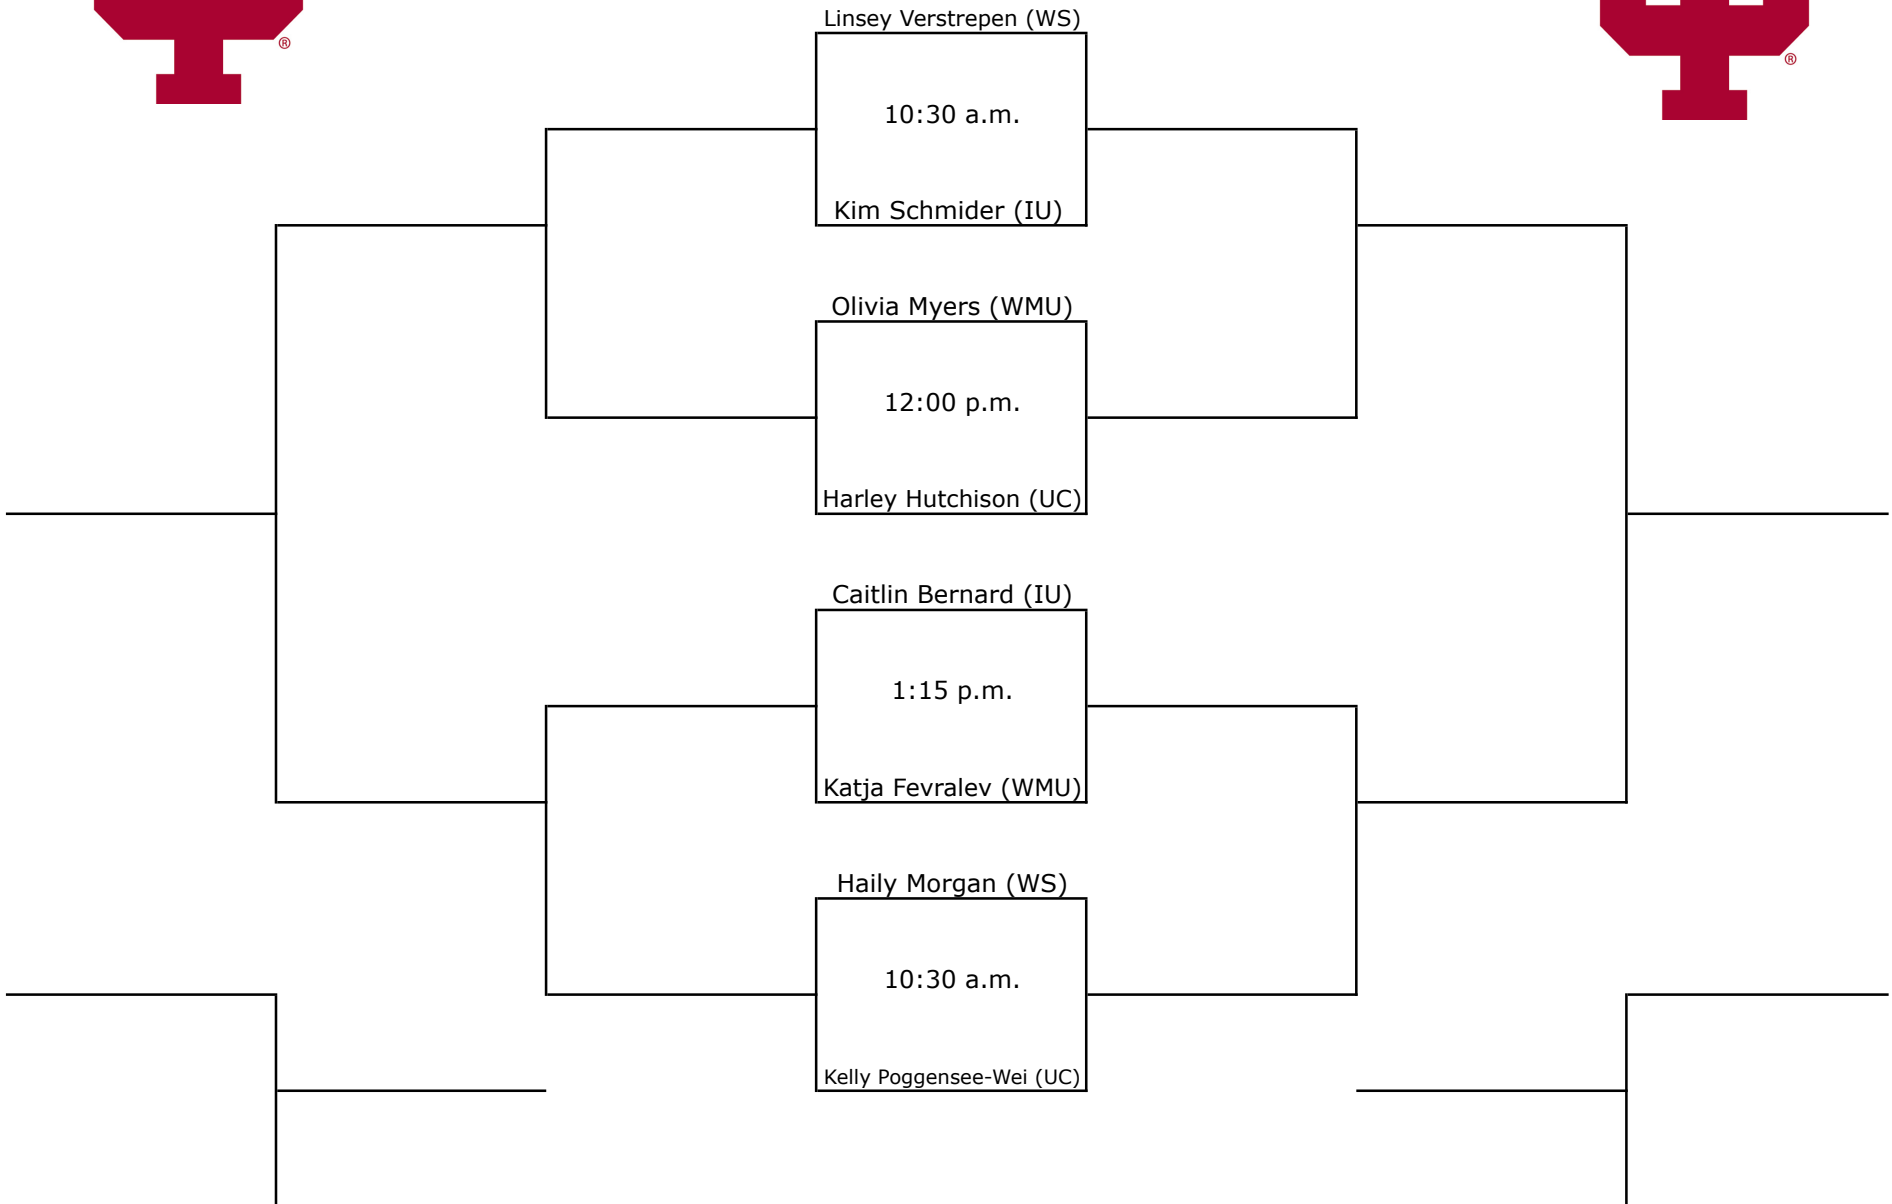

2016 HOOSIER CLASSIC

Sept. 16-18, 2016 • Bloomington, Ind.

Flight 1

2016 HOOSIER CLASSIC

Sept. 16-18, 2016 • Bloomington, Ind.

Flight 2

2016 HOOSIER CLASSIC

Sept. 16-18, 2016 • Bloomington, Ind.

Flight 3

2016 HOOSIER CLASSIC

Sept. 16-18, 2016 • Bloomington, Ind.

Flight 4

Morgan Steffes (SIUE) 9/15/20169/15/20169/15/201

10:30 a.m.

Gabriela Slavova (WMU)

Vanessa Madrigal (WS)

2016 HOOSIER CLASSIC

Sept. 16-18, 2016 • Bloomington, Ind.

Flight 5