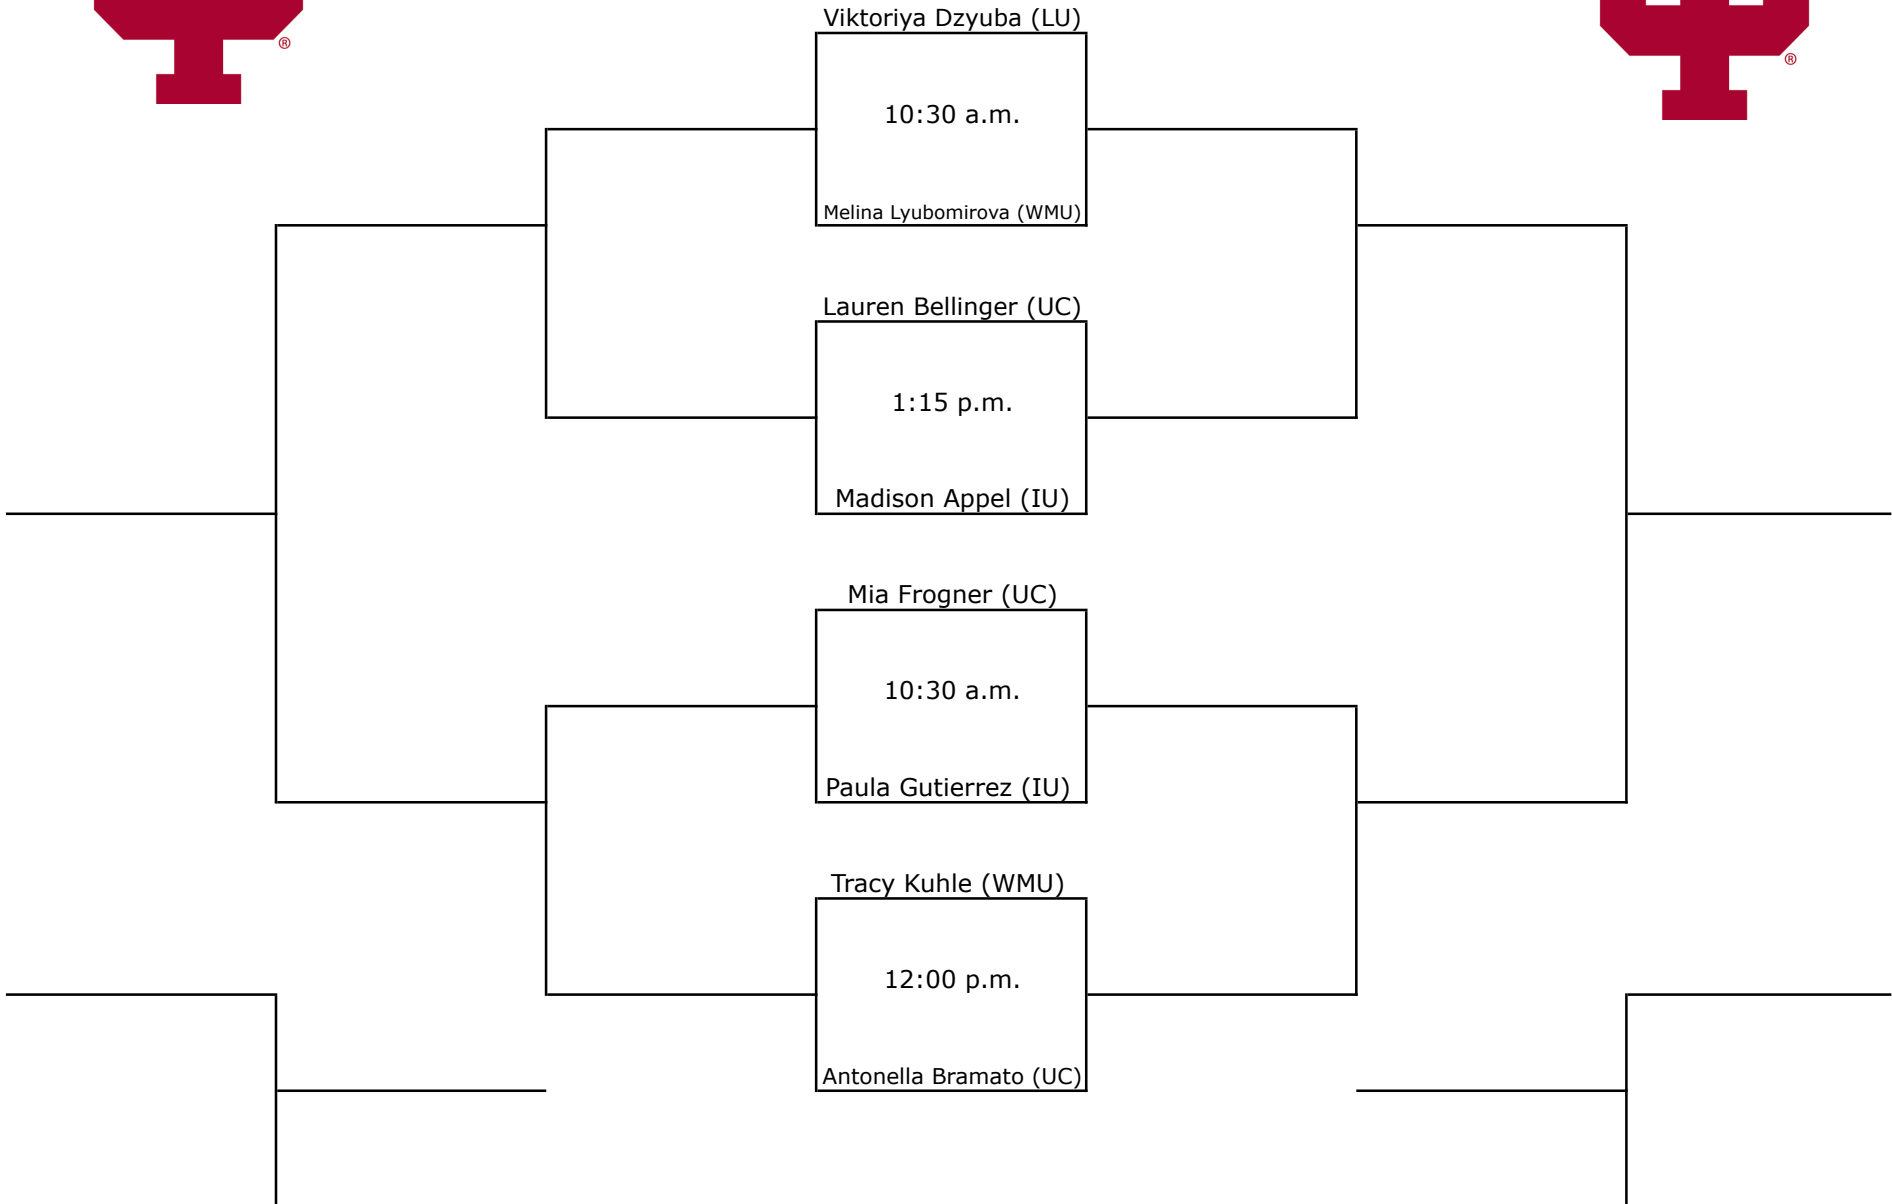

2016 HOOSIER CLASSIC

Sept. 16-18, 2016 • Bloomington, Ind.

Flight 1

2016 HOOSIER CLASSIC

Sept. 16-18, 2016 • Bloomington, Ind.

Flight 2

2016 HOOSIER CLASSIC

Sept. 16-18, 2016 • Bloomington, Ind.

Flight 3

2016 HOOSIER CLASSIC

Sept. 16-18, 2016 • Bloomington, Ind.

Flight 4

Morgan Steffes (SIUE) 9/15/20169/15/20169/15/201

10:30 a.m.

Gabriela Slavova (WMU)

Vanessa Madrigal (WS)

2016 HOOSIER CLASSIC

Sept. 16-18, 2016 • Bloomington, Ind.

Flight 5