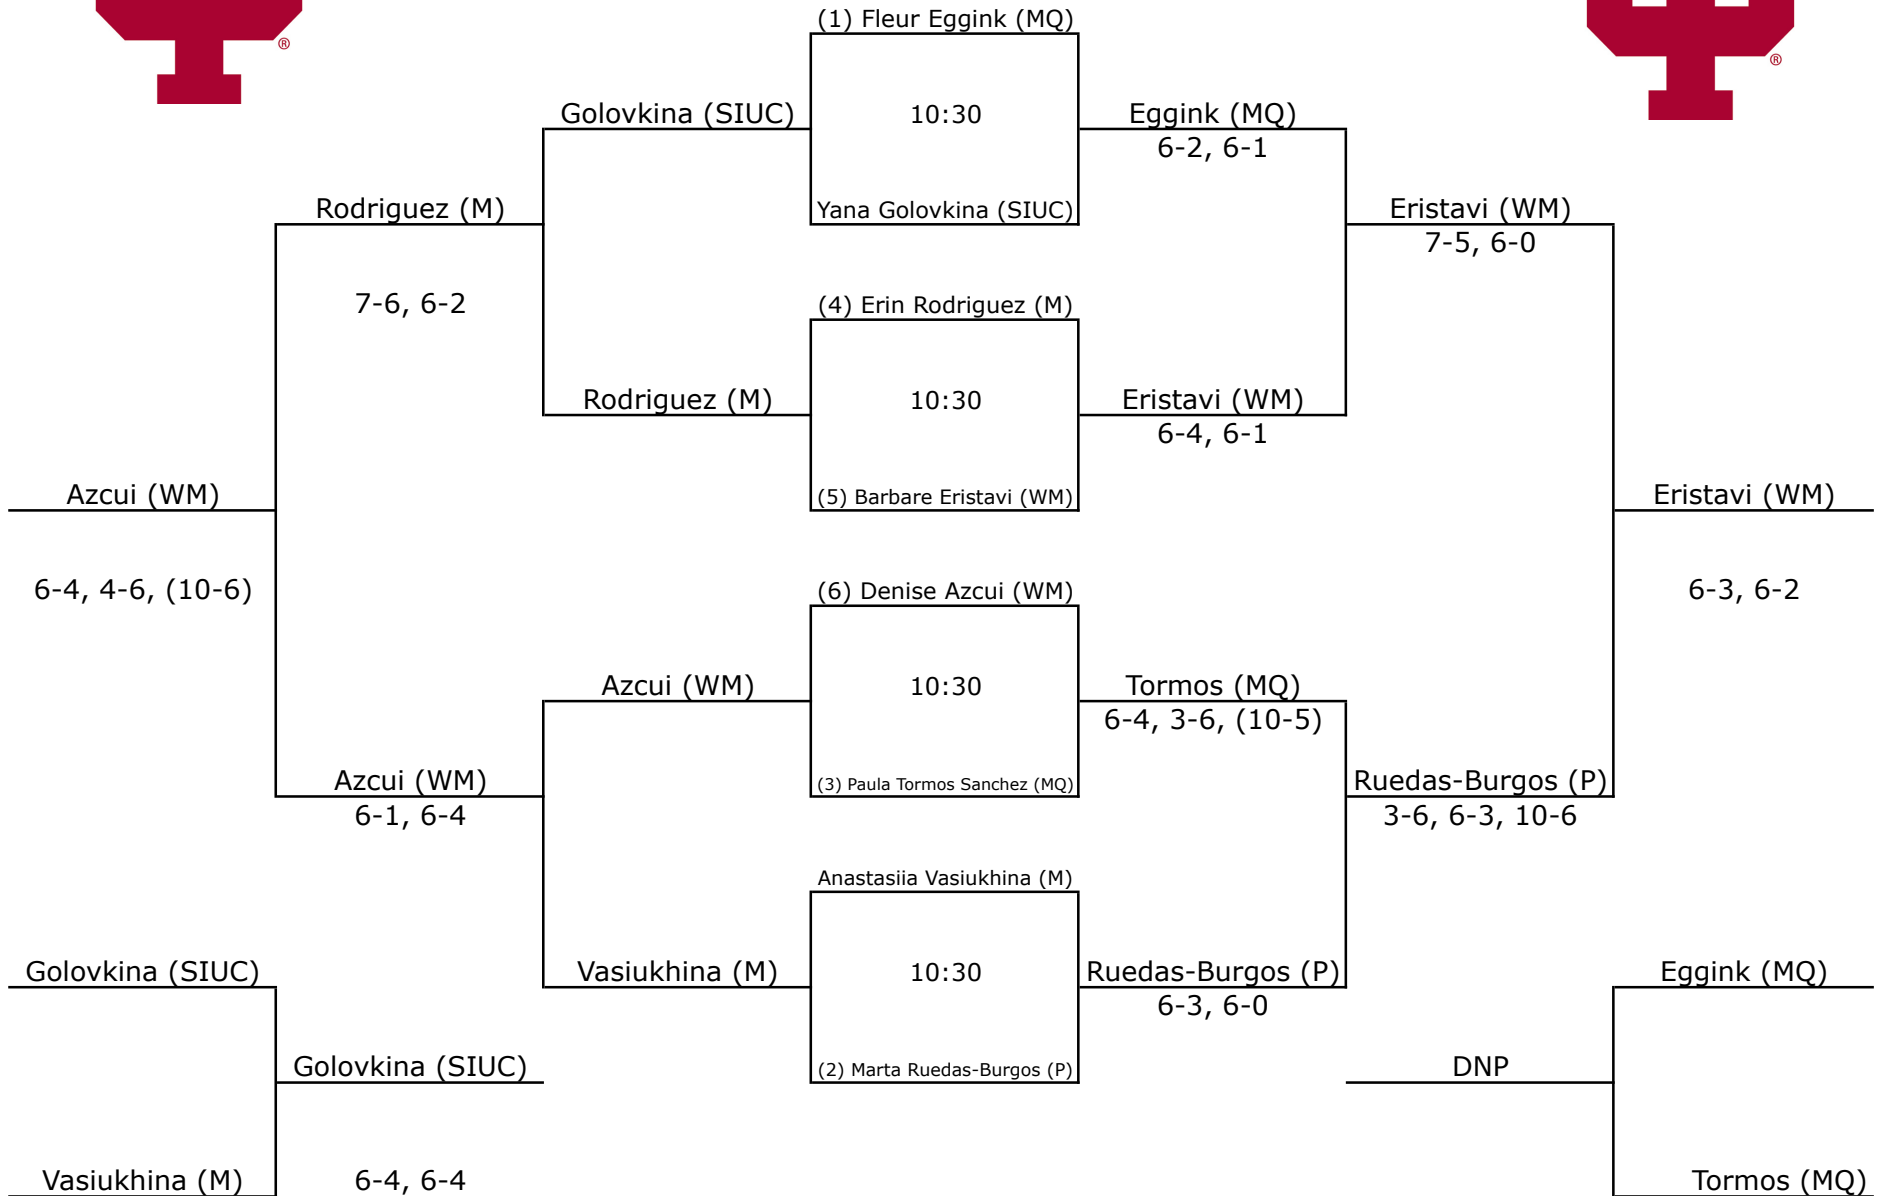

## Flight 1

# 2016 IU Regional

Oct. 21-23, 2016 • Bloomington, Ind.

Flight 2

# 2016 IU Regional

Oct. 21-23, 2016 • Bloomington, Ind.

Flight 3