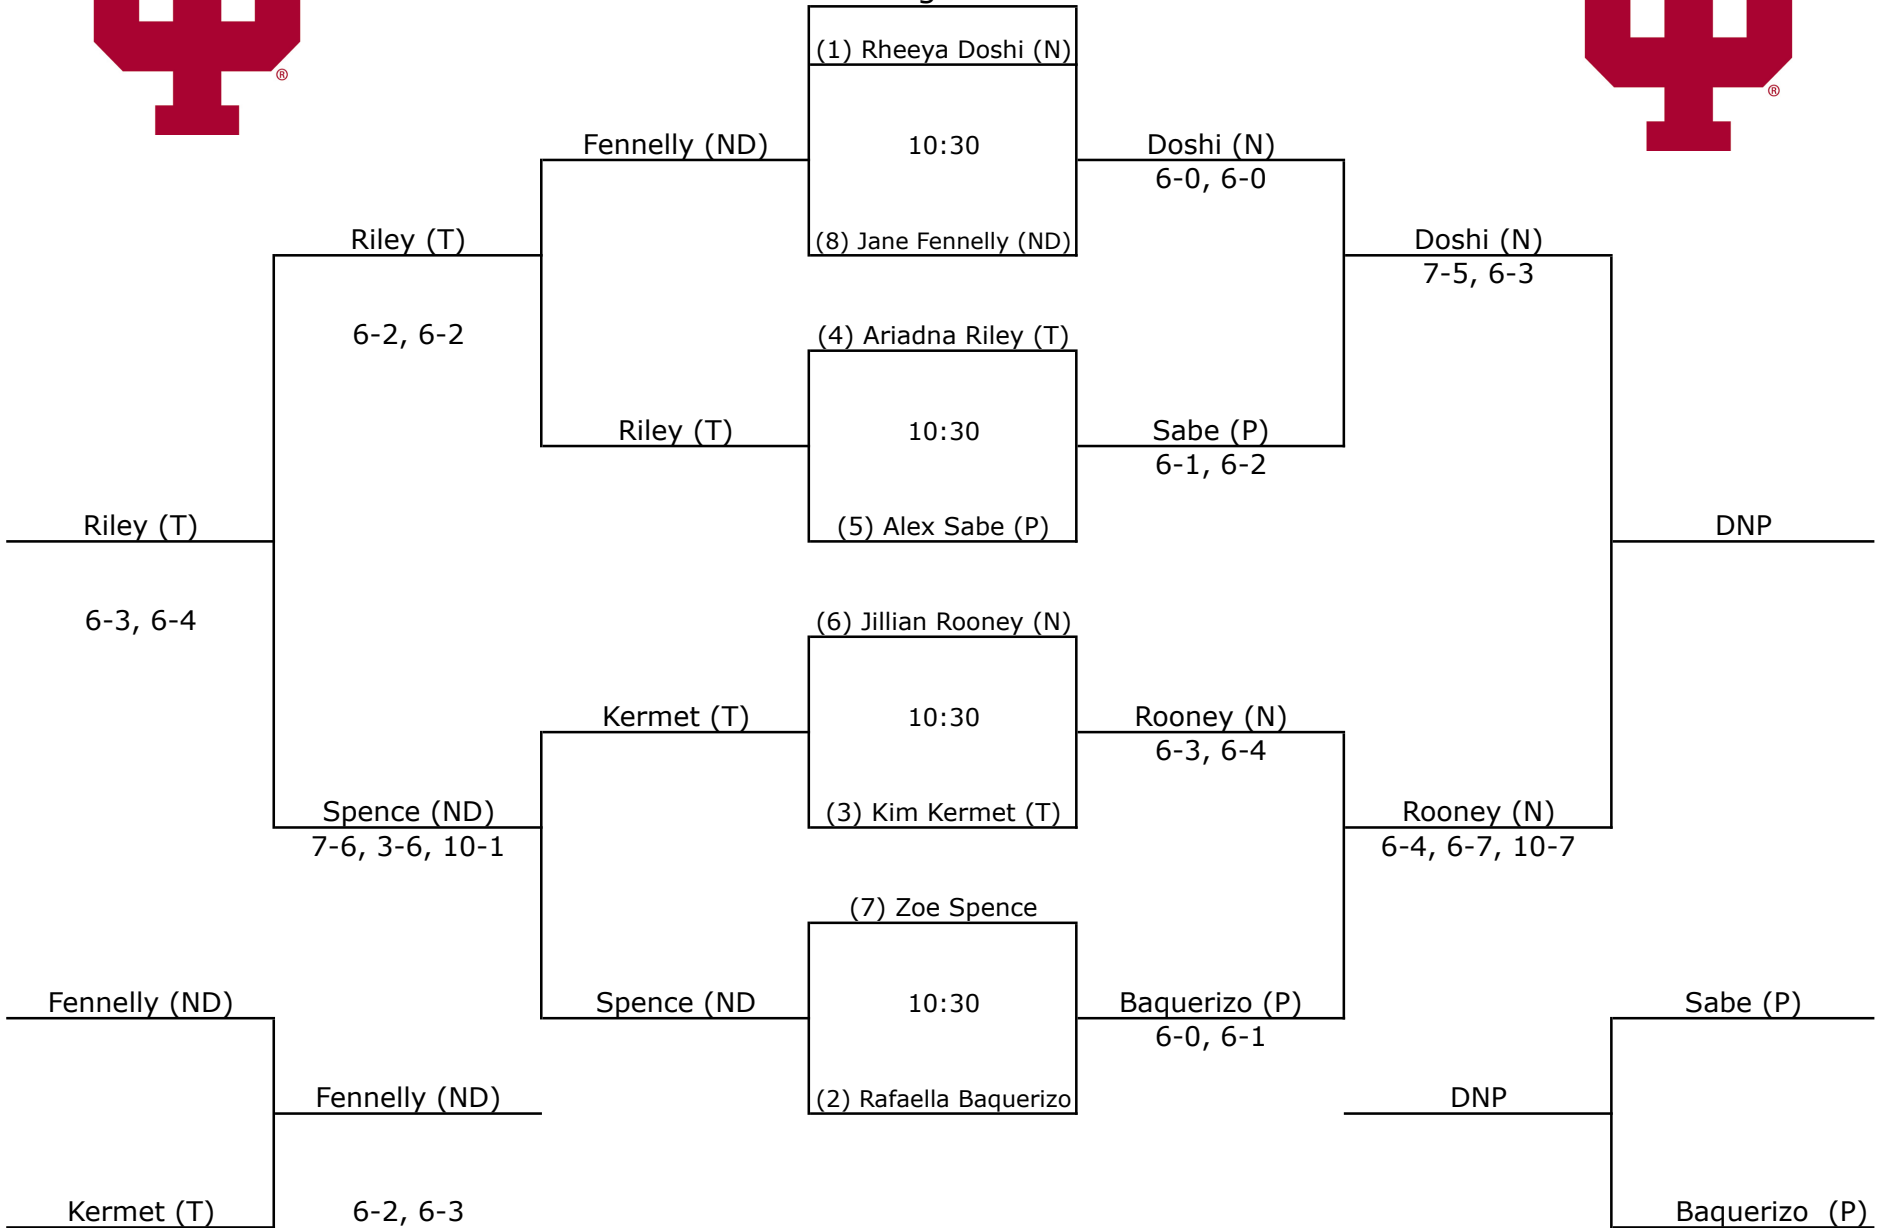

# 2016 IU Regional

Oct. 21-23, 2016 • Bloomington, Ind.

## Flight 1