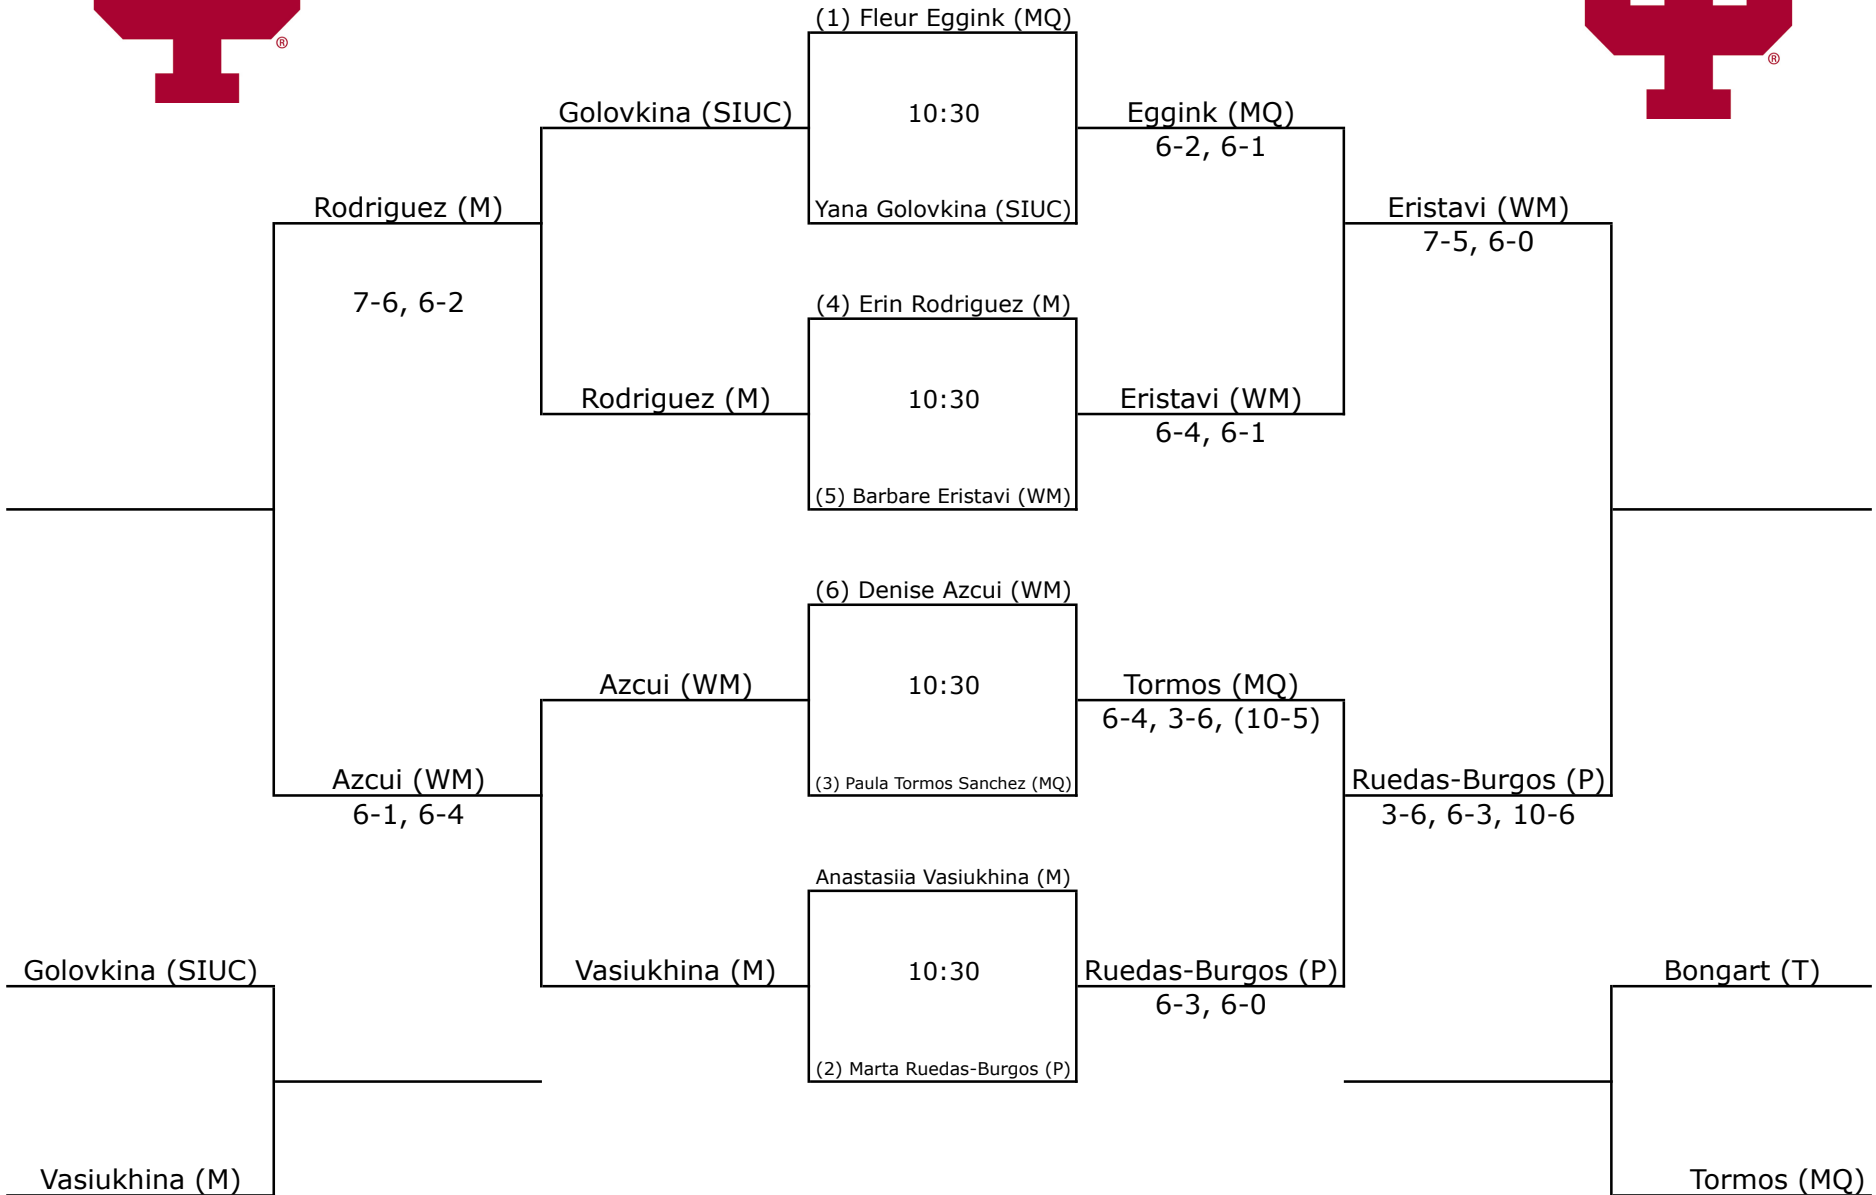

## Flight 1

# 2016 IU Regional

Oct. 21-23, 2016 • Bloomington, Ind.

Flight 2

# 2016 IU Regional

Oct. 21-23, 2016 • Bloomington, Ind.

Flight 3