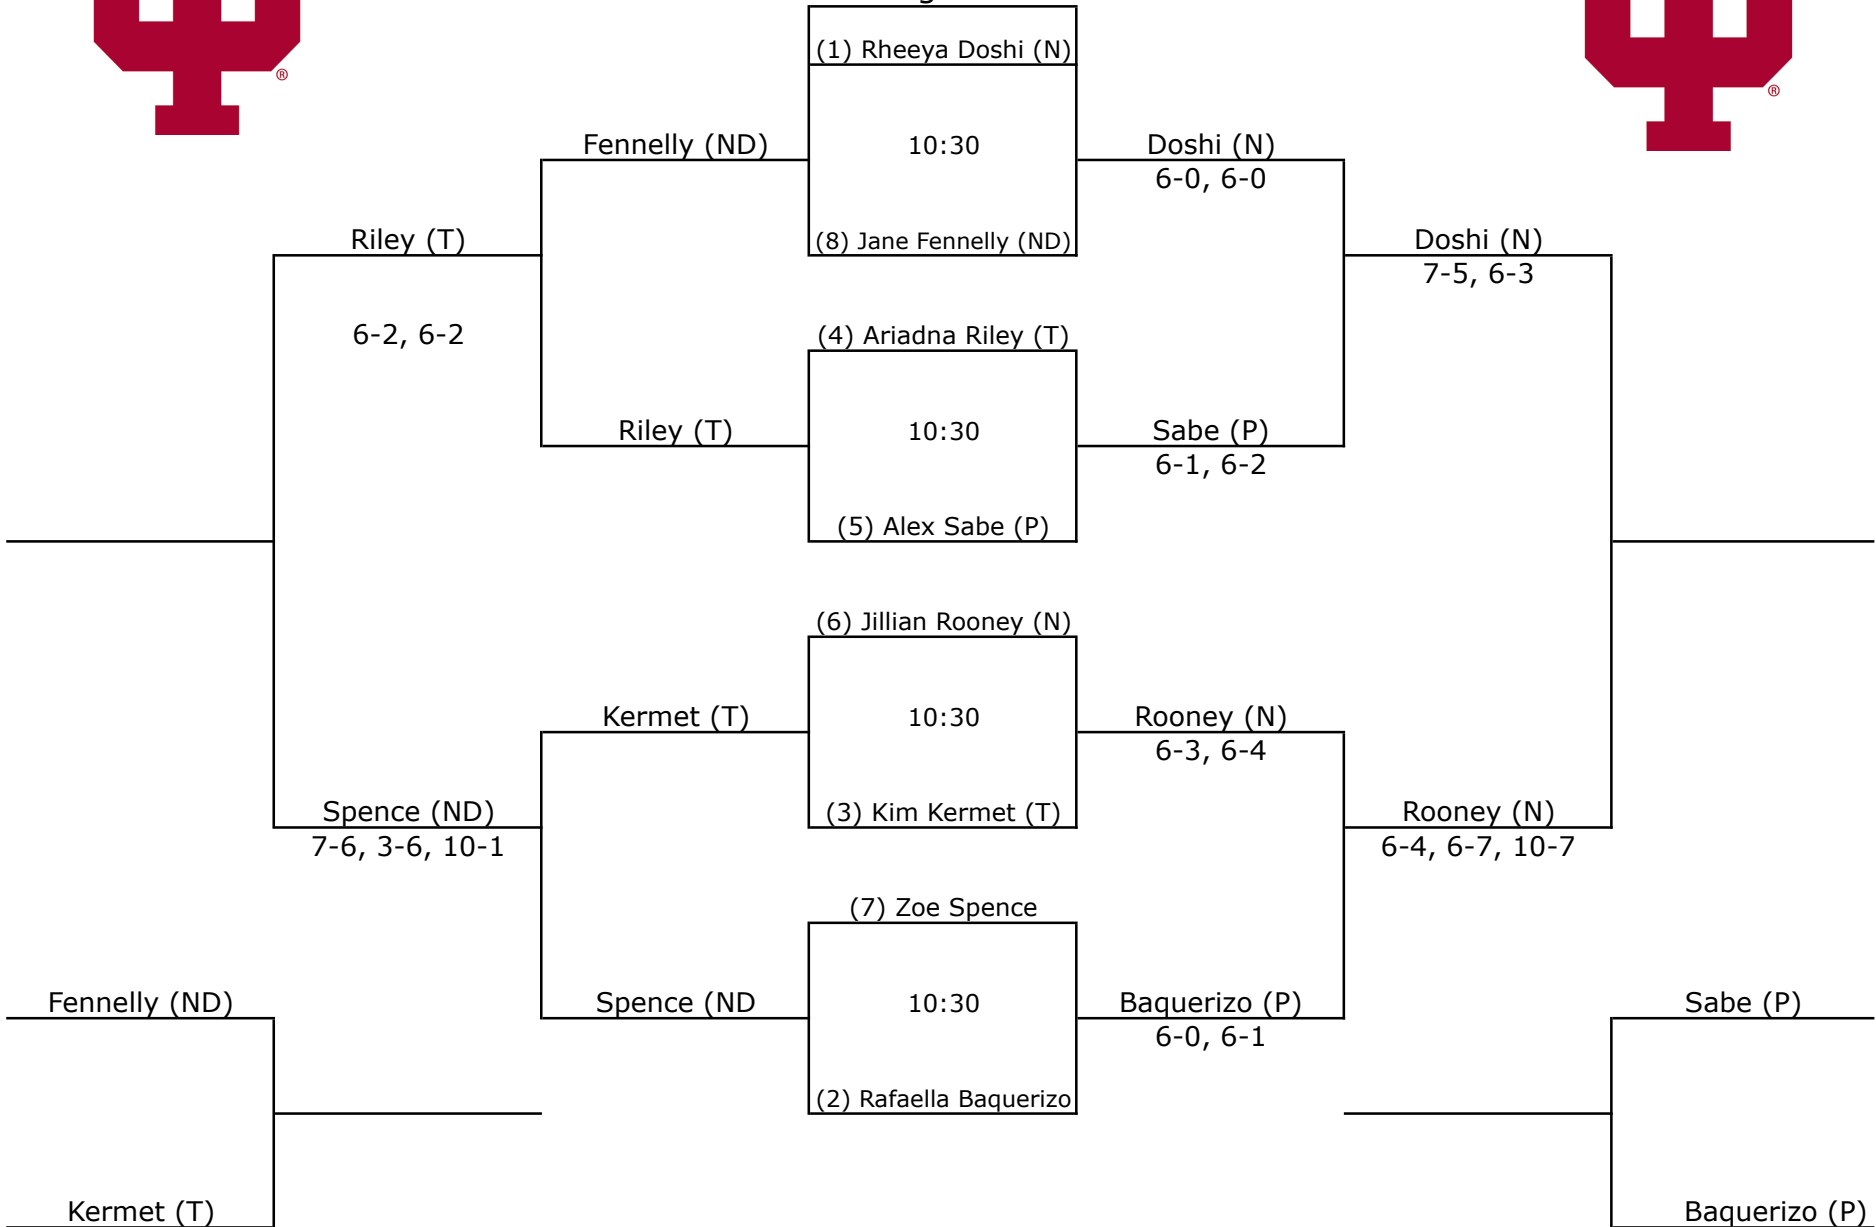

# 2016 IU Regional

Oct. 21-23, 2016 • Bloomington, Ind.

## Flight 1