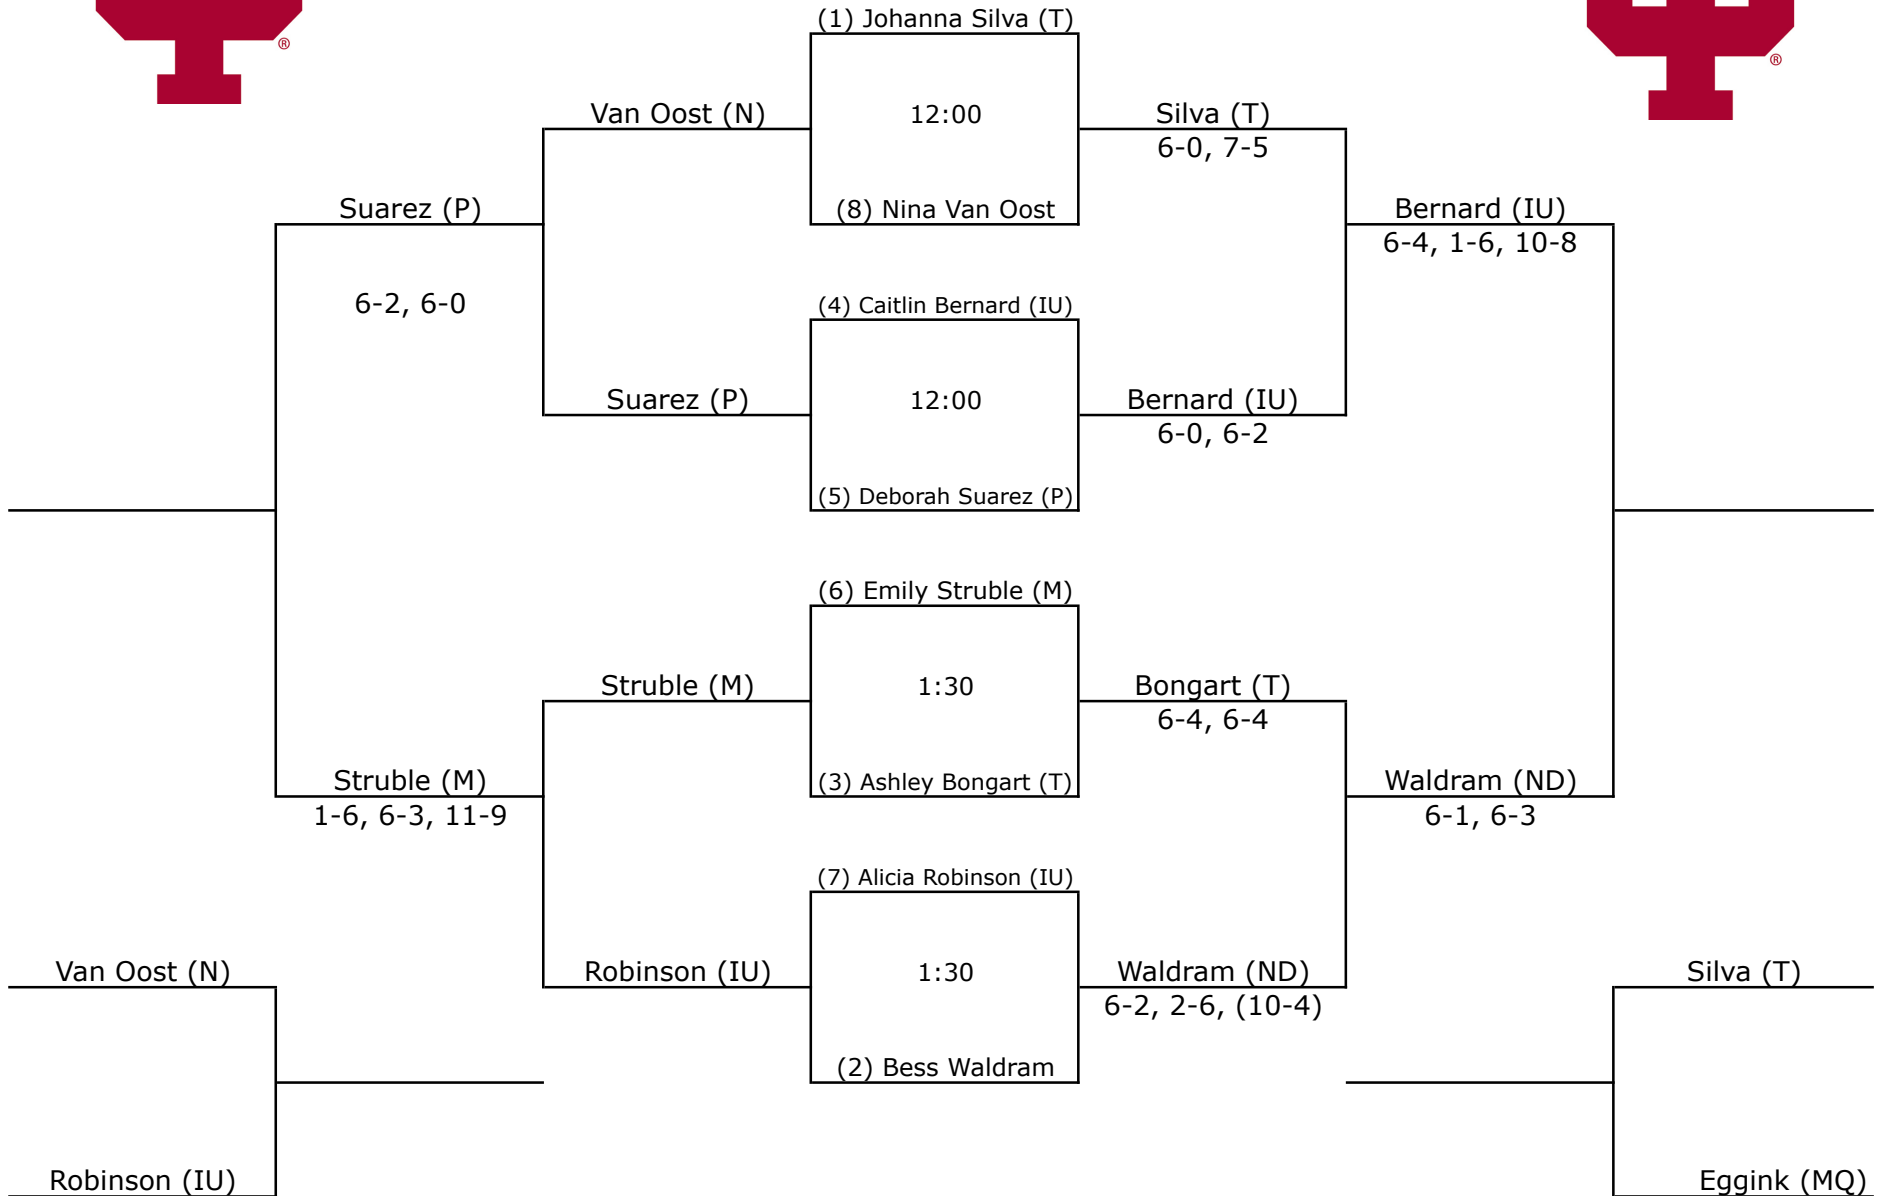

## Flight 1

# 2016 IU Regional

Oct. 21-23, 2016 • Bloomington, Ind.

Flight 2