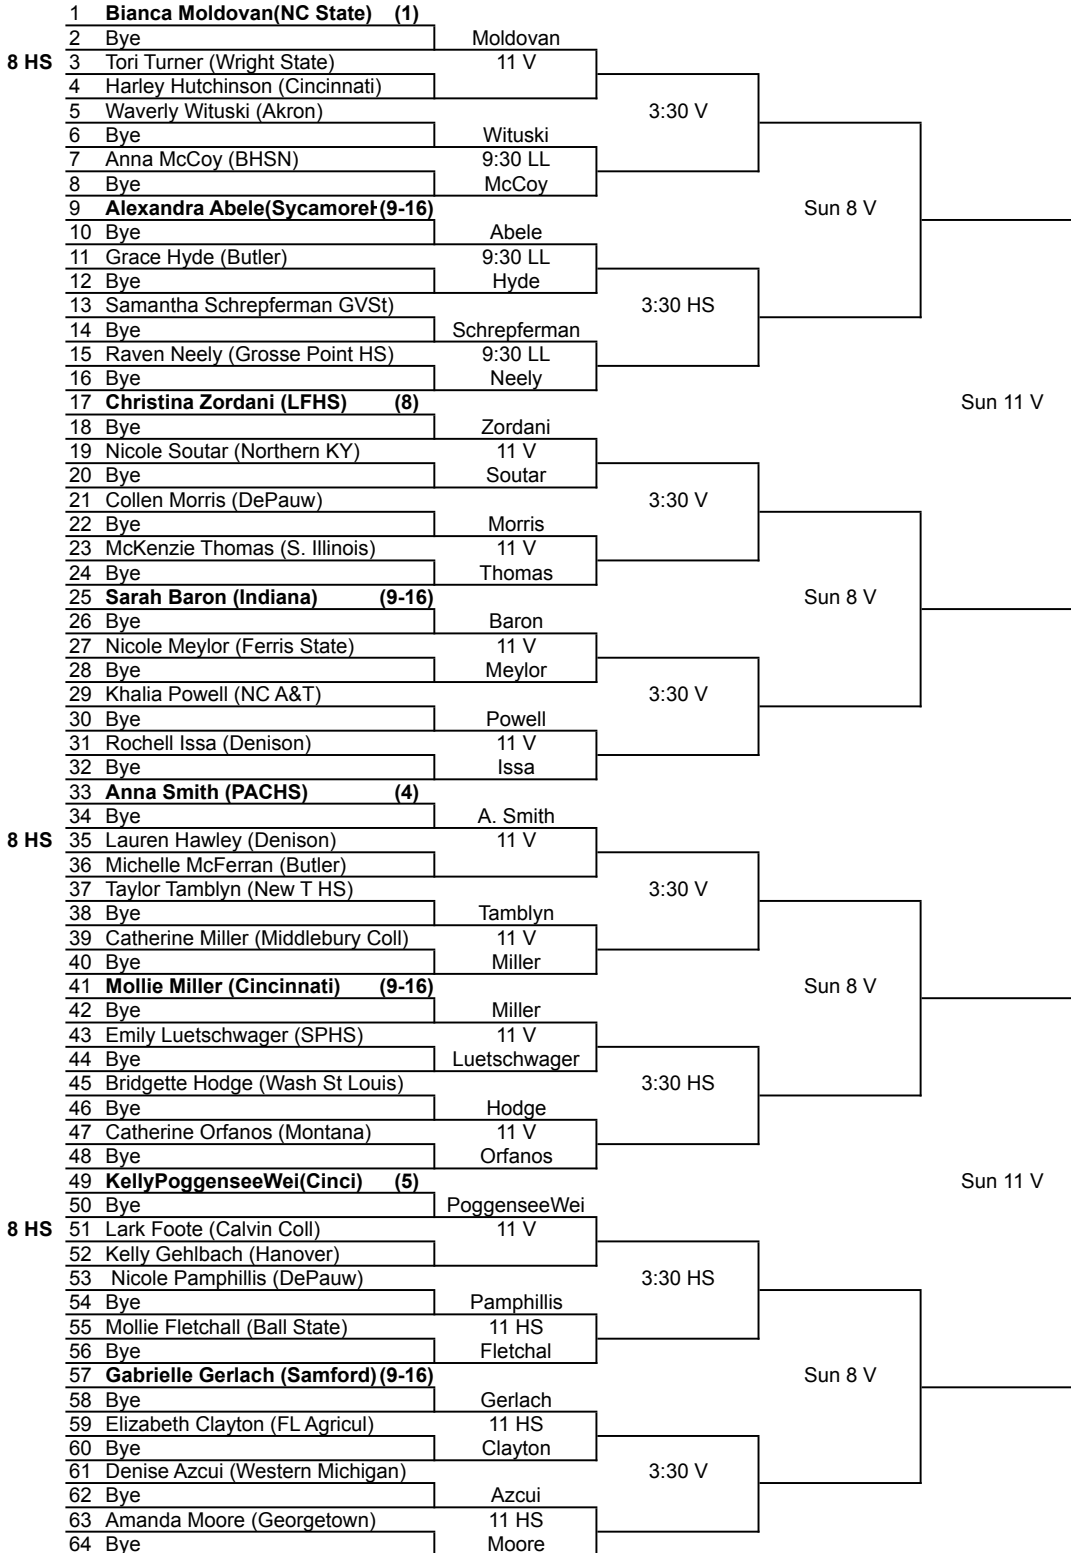

2015 ITA Collegiate Summer Circuit - MIDWEST

Hosted by Indiana University * July 25 - 28

WOMEN'S SINGLES - TOP HALF

2ND RD 3RD RD 4TH RD QF

SEEDS (1-4)

1	Bianca Moldovan (NC St)
2	Briana Crowley (WHHS)
3	Natalie Whalen (Indiana)
4	Anna Smith (PACHS)
SEEDS (5-8) Alpha	
5	Kelly PoggenseeWei(Cinci)
6	Stephanie Smith (Indiana)
7	Emily Kolbow(Colorado St)
8	Christina Zordani (LFHS)