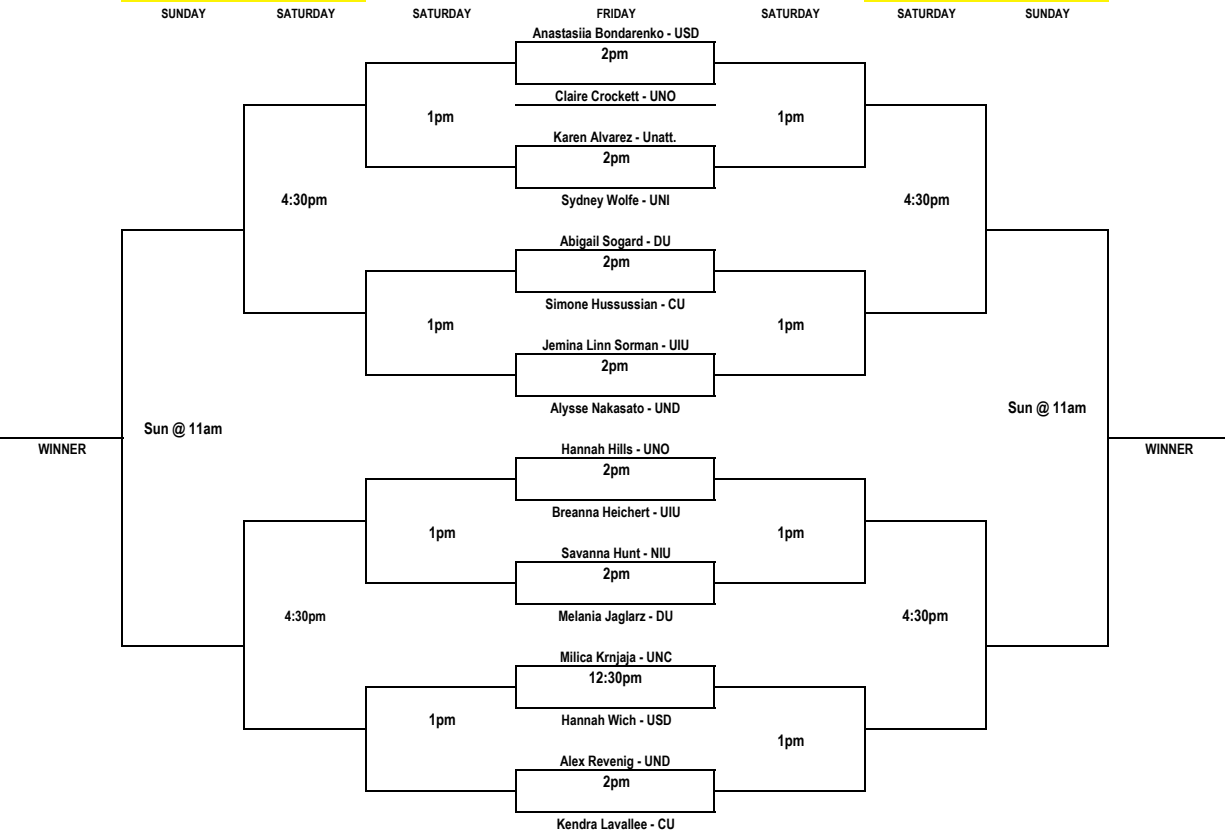

SINGLES FLIGHT D

CONSOLATION DRAW

SUNDAY SATURDAY

WINNER BRACKET

SATURDAY SUNDAY