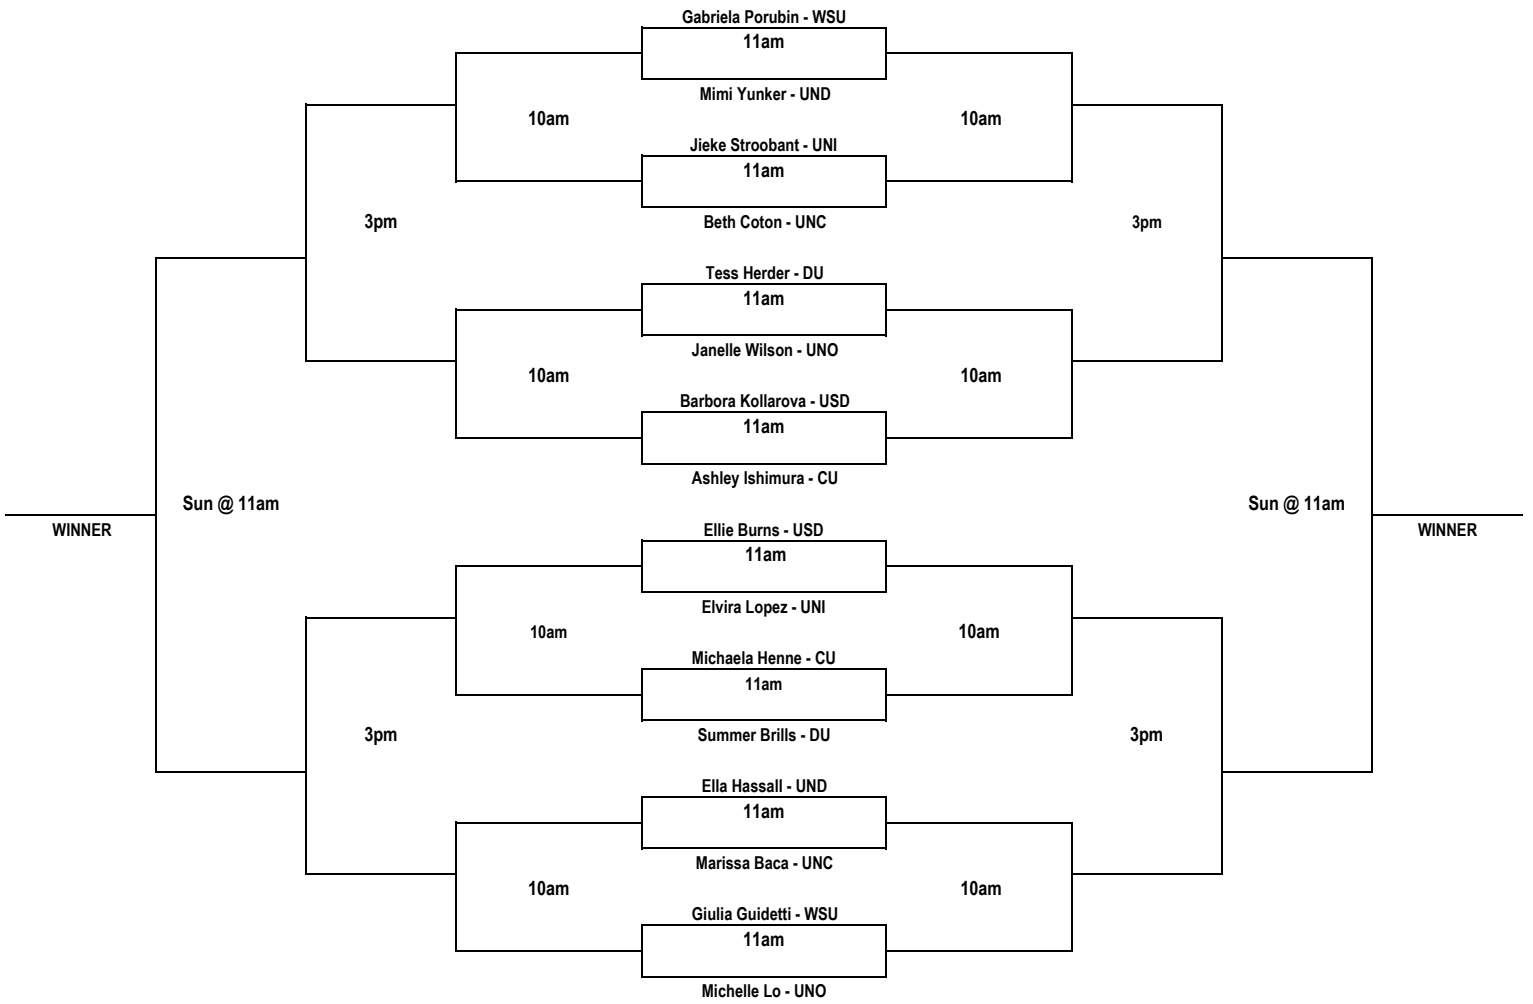

SINGLES FLIGHT A

CONSOLATION DRAW

SUNDAY

SATURDAY

SATURDAY

FRIDAY

SATURDAY

WINNER BRACKET

SATURDAY

SUNDAY