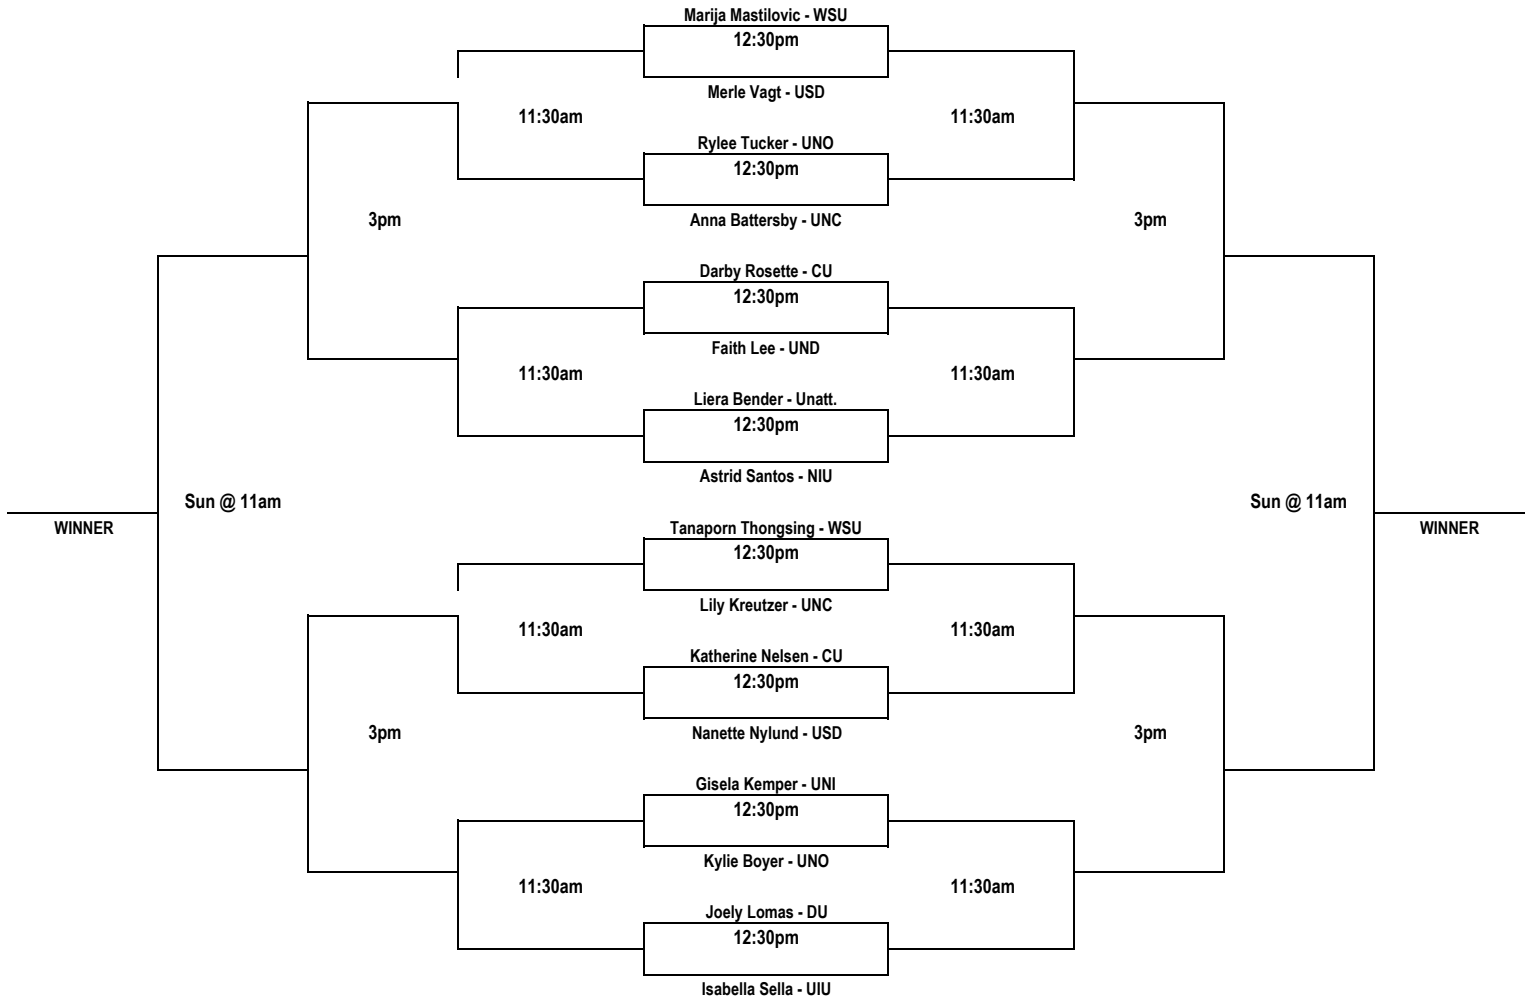

SATURDAY

SUNDAY

SINGLES FLIGHT B

CONSOLATION DRAW

SUNDAY SATURDAY

WINNER BRACKET

SATURDAY SUNDAY

SATURDAY

FRIDAY

SATURDAY

SINGLES FLIGHT C

CONSOLATION DRAW

WINNER BRACKET

SUNDAY

SATURDAY

SATURDAY