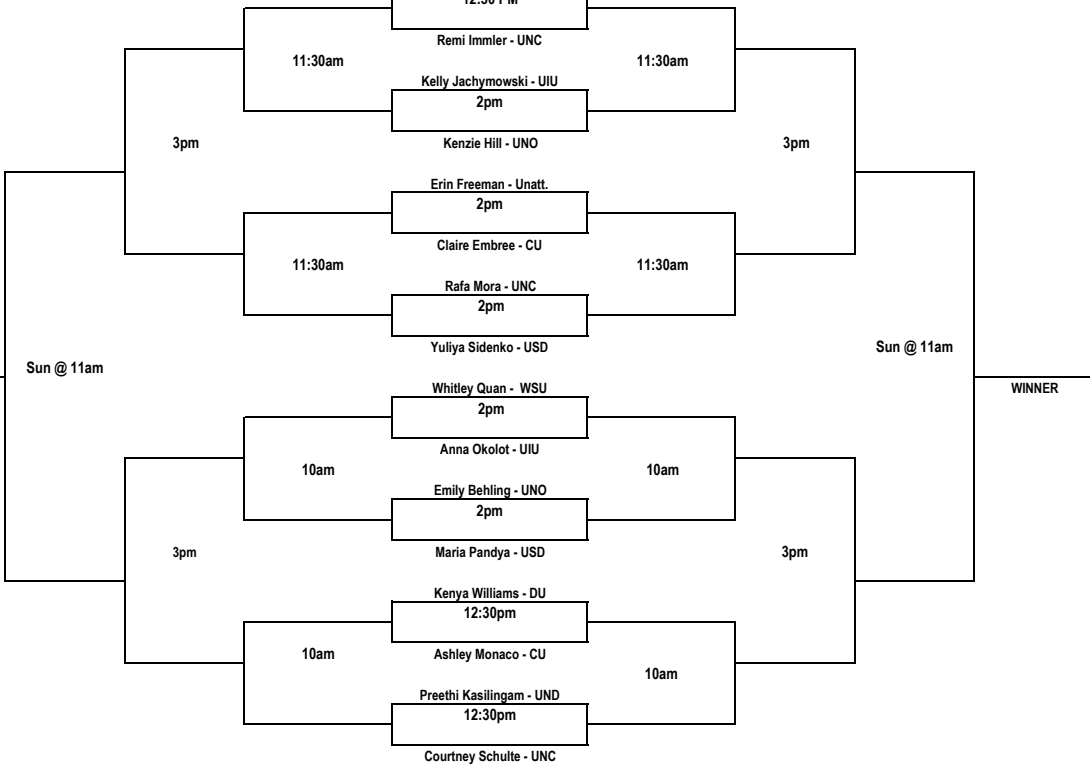

10am

10am

10am

10am

3pm

3pm

3pm

3pm

Sun @ 11am

Sun @ 11am

WINNER

WINNER

SINGLES FLIGHT D

CONSOLATION DRAW

SUNDAY SATURDAY

WINNER BRACKET