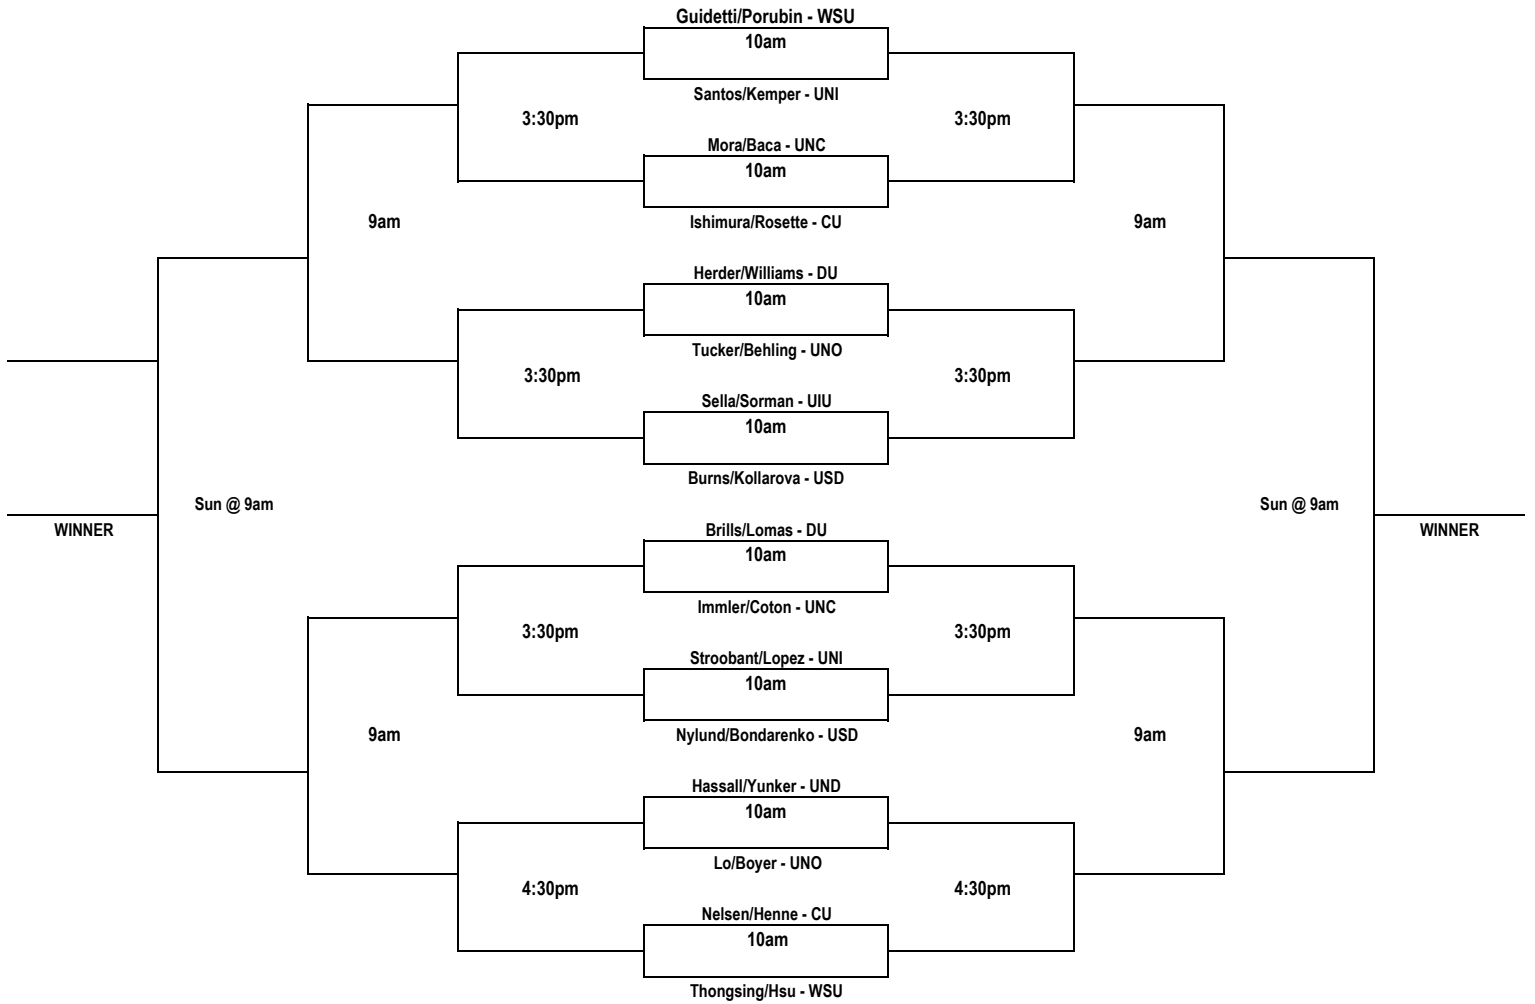

SATURDAY SUNDAY

DOUBLES FLIGHT A

CONSOLATION DRAW

SUNDAY 9AM

SATURDAY

FRIDAY

FRIDAY 10AM

FRIDAY 3:30PM

WINNER BRACKET

SATURDAY

SUNDAY 9AM

DOUBLES FLIGHT B

CONSOLATION DRAW

WINNER BRACKET

SUNDAY

SATURDAY