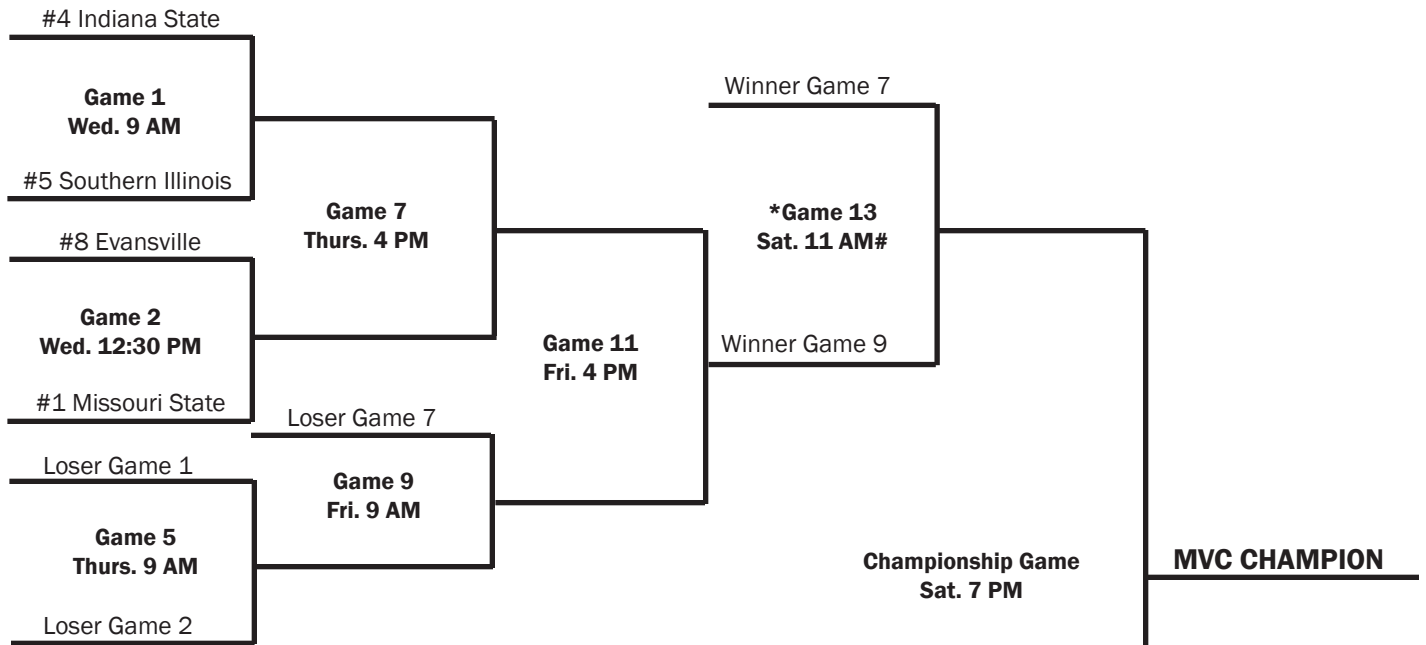

2018 MISSOURI VALLEY CONFERENCE BASEBALL CHAMPIONSHIP

MAY 23 - 26 • HORNER BALLPARK • DALLAS, TEXAS

BRACKET A

BRACKET B

- * Game 13 will be necessary if the winner of Game 9 also wins Game 11.
- ** Game 14 will be necessary if the winner of Game 10 also wins Game 12.
- # If only one if necessary game is played, that game will remain at the originally scheduled time.

As the tournament host, DBU will play the 7:30 p.m. game on the first day of the tournament. Subsequent game times shall follow the natural flow of the bracket. All times are listed as Central (CST).

First Round Pairings:

BRACKET A (SEEDS 1, 4, 5, 8) Seed 1 vs. Seed 8 Seed 4 vs. Seed 5	BRACKET B (SEEDS 2, 3, 6, 7) Seed 2 vs. Seed 7 Seed 3 vs. Seed 6
---	---