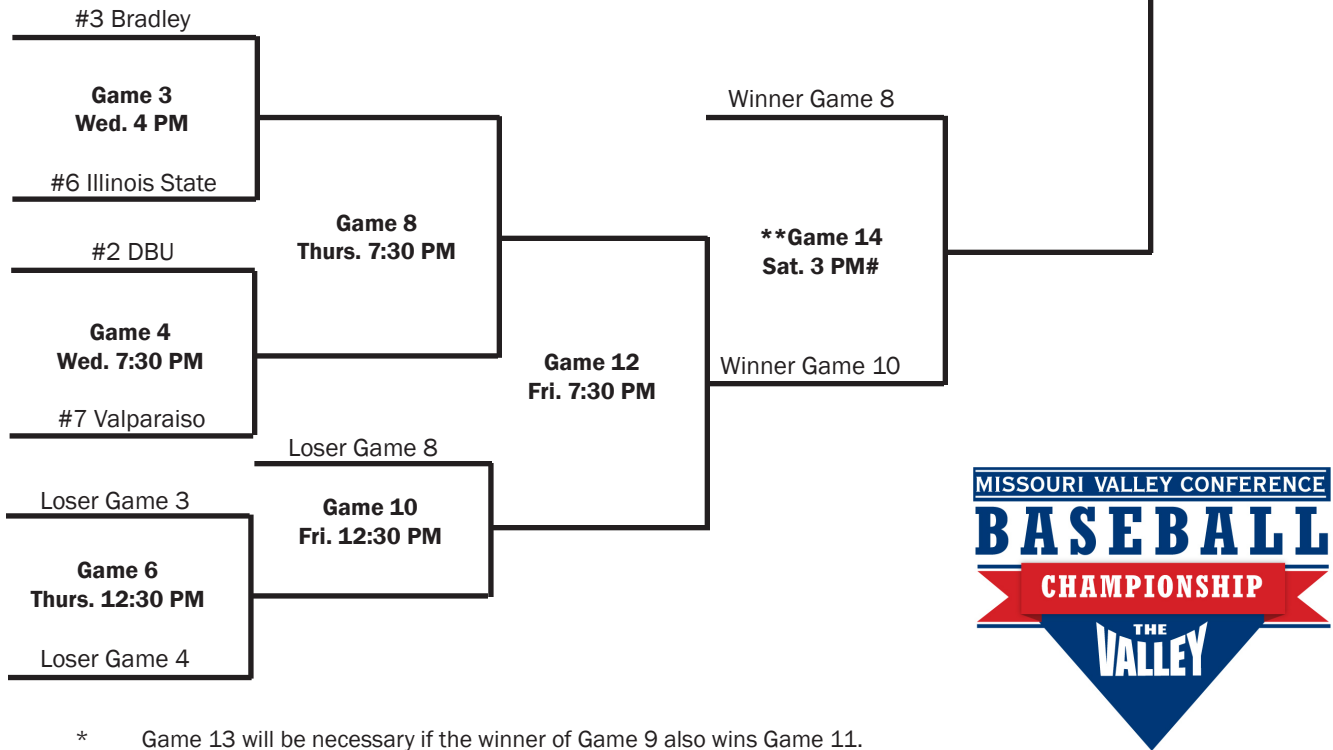

2018 MISSOURI VALLEY CONFERENCE BASEBALL CHAMPIONSHIP

MAY 23 - 26 • HORNER BALLPARK • DALLAS, TEXAS

BRACKET A

BRACKET B

- * Game 13 will be necessary if the winner of Game 9 also wins Game 11.
- ** Game 14 will be necessary if the winner of Game 10 also wins Game 12.
- # If only one if necessary game is played, that game will remain at the originally scheduled time.

As the tournament host, DBU will play the 7:30 p.m. game on the first day of the tournament. Subsequent game times shall follow the natural flow of the bracket. All times are listed as Central (CST).

First Round Pairings:

BRACKET A (SEEDS 1, 4, 5, 8) Seed 1 vs. Seed 8 Seed 4 vs. Seed 5	BRACKET B (SEEDS 2, 3, 6, 7) Seed 2 vs. Seed 7 Seed 3 vs. Seed 6
---	---