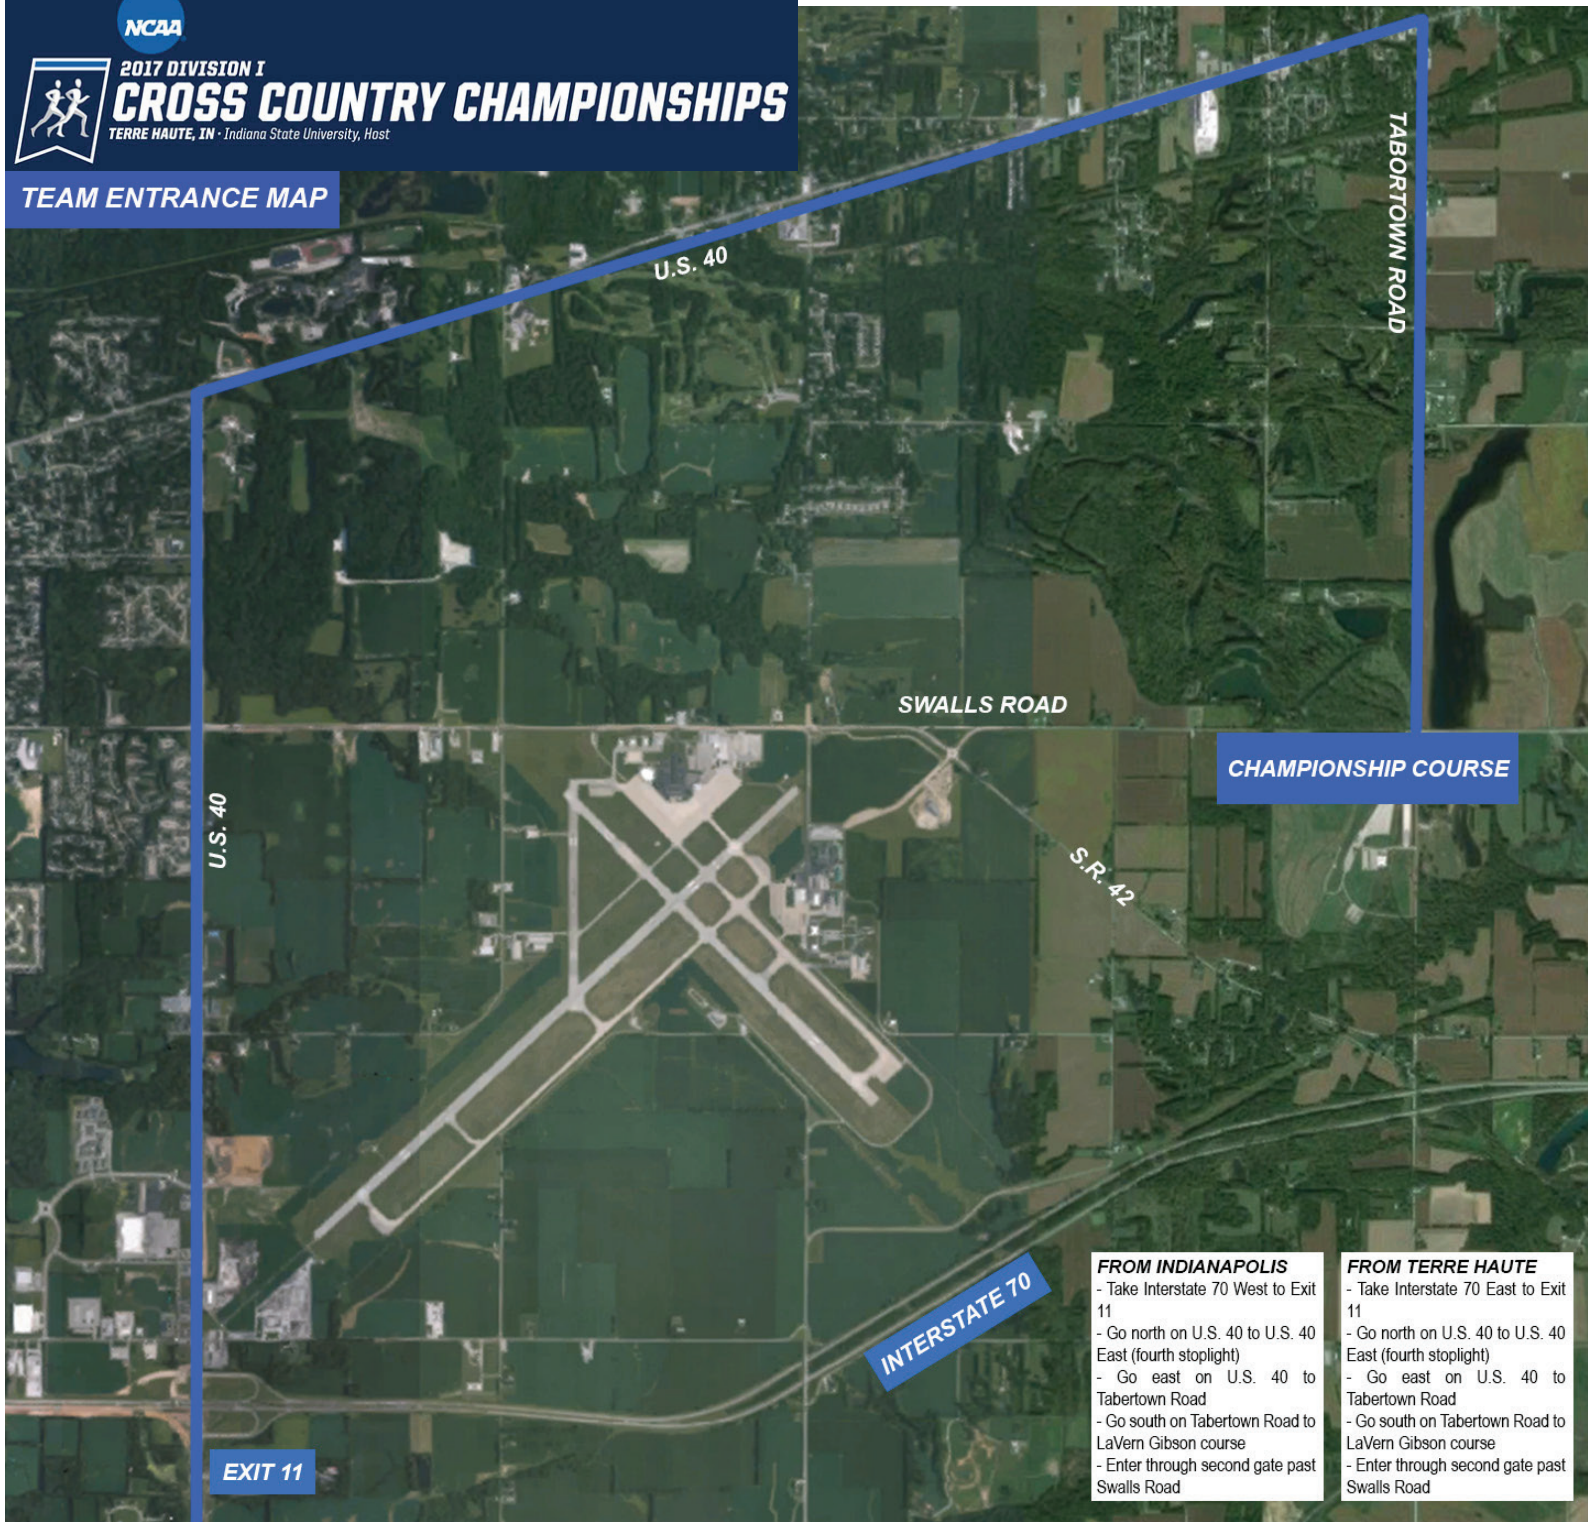

NCAA

2017 DIVISION I

CROSS COUNTRY CHAMPIONSHIPS

TERRE HAUTE, IN • Indiana State University, Host

TEAM ENTRANCE MAP

FROM INDIANAPOLIS

- Take Interstate 70 West to Exit 11
- Go north on U.S. 40 to U.S. 40 East (fourth stoplight)
- Go east on U.S. 40 to Tabertown Road
- Go south on Tabertown Road to LaVern Gibson course
- Enter through second gate past Swalls Road

FROM TERRE HAUTE

- Take Interstate 70 East to Exit 11
- Go north on U.S. 40 to U.S. 40 East (fourth stoplight)
- Go east on U.S. 40 to Tabertown Road
- Go south on Tabertown Road to LaVern Gibson course
- Enter through second gate past Swalls Road