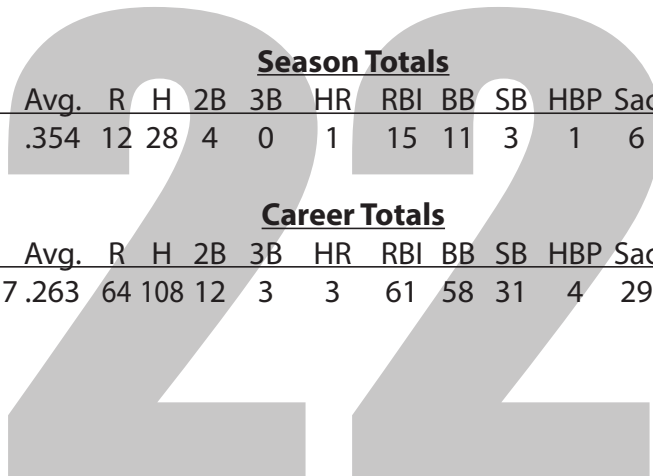

Career Totals

GP/GS	Avg.	R	H	2B	3B	HR	RBI	BB	SB	HBP	Sac	OBP
192/137	.263	64	108	12	3	3	61	58	31	4	29	.358

Date	Opponent	Pos	AB	R	H	RBI	2B	3B	HR	BB	SB	CS	HBP	SAC	SF	GDP	K	PO	A	E	Avg	
Feb 19	vs UIC	pr	0	0	0	0	0	0	0	0	0	0	0	0	0	0	0	0	0	0	0	.000
Feb 20	vs IUPUI	ph	1	0	0	0	0	0	0	0	0	0	0	0	0	0	0	0	0	0	0	.000
Feb 21	vs Iowa	ph	1	0	0	0	0	0	0	0	0	0	0	0	0	0	0	0	0	0	0	.000
Feb 26	vs St. John's	ph/dh	2	1	1	0	0	0	0	1	0	0	0	0	0	0	0	0	0	0	0	.250
Feb 26	vs Boston College	ph	1	0	1	0	0	0	0	0	1	0	0	0	0	0	0	0	0	0	0	.400
Feb 27	vs Western Illinois	*of	3	0	1	1	1	0	0	0	1	0	0	0	1	0	0	0	0	0	0	.375
Feb 28	at Auburn	*of	1	0	0	0	0	0	0	0	0	0	0	0	0	0	0	0	0	0	0	.333
Mar 04	vs Youngstown State	*of	1	0	0	0	0	0	0	1	0	0	0	0	0	0	0	2	0	0	0	.300
Mar 04	vs Furman	*of	2	1	1	1	0	0	0	1	0	1	0	0	0	0	0	0	1	0	0	.333
Mar 05	vs Troy	*of/ph	4	1	2	1	0	0	0	0	0	0	0	0	0	0	0	1	0	0	0	.375
Mar 06	vs Lipscomb	*of	3	0	0	0	0	0	0	0	0	0	0	1	0	0	1	1	0	0	0	.316
Mar 11	vs Utah	ph/dh	1	0	0	0	0	0	0	0	0	0	0	0	0	0	0	0	0	0	0	.300
Mar 11	vs Florida Gulf Coast	ph	1	0	0	0	0	0	0	0	0	0	0	0	0	0	0	0	0	0	0	.286
Mar 12	vs Lehigh	ph	0	1	0	0	0	0	0	1	0	0	0	0	0	0	0	0	0	0	0	.286
Mar 12	at UCF	ph	0	0	0	1	0	0	0	1	0	0	0	0	0	0	0	0	0	0	0	.286
Mar 13	vs Lehigh	ph	1	0	1	0	0	0	0	0	0	0	0	0	0	0	0	0	0	0	0	.318
Mar 14	vs Bucknell	1b	1	0	0	0	0	0	0	0	0	0	0	0	0	0	0	0	0	0	0	.304
Mar 14	vs University at Albany	ph/dh	1	0	0	0	0	0	0	0	0	0	0	0	0	0	0	1	0	0	0	.292
Mar 16	vs University at Albany-	of	1	0	0	0	0	0	0	0	0	0	0	0	0	0	0	0	0	0	0	.280
Mar 16	vs University at Albany-	*of	3	0	1	0	1	0	0	0	0	0	0	0	0	0	0	3	0	0	0	.286
Mar 17	vs Bucknell	*of	2	0	1	0	0	0	0	0	0	0	1	0	0	0	0	0	0	0	0	.300
Mar 17	vs Rider	*of/dh	3	2	3	0	1	0	0	1	0	0	0	0	0	0	0	0	0	0	0	.364
03-19-16	BRADLEY-1	*of	3	0	0	0	0	0	0	1	0	0	0	1	0	0	0	1	0	0	0	.333
Mar 19	BRADLEY-2	*of	3	0	1	0	0	0	0	0	0	0	0	0	0	0	0	2	0	0	0	.333
Mar 20	BRADLEY	*of	3	0	2	1	0	0	0	0	0	0	0	0	0	0	0	0	0	0	0	.357
Mar 23	at Indiana	*dh/of	3	0	1	1	0	0	0	0	0	0	0	0	0	0	0	0	0	1	0	.356
Mar 25	DRAKE-1	*of/dh	2	0	0	0	0	0	0	1	0	0	0	0	0	0	1	0	1	1	0	.340
Mar 25	DRAKE-2	*of	2	0	1	0	0	0	0	0	0	0	0	0	0	0	0	1	0	0	0	.347
Mar 26	DRAKE	*of	2	0	0	0	0	0	0	0	0	0	0	0	0	0	2	1	0	0	0	.333
Mar 30	at Iowa State-1	*of	2	0	0	0	0	0	0	0	0	0	0	0	0	0	2	1	0	0	0	.321
Apr 03	at UNI-1	*of	3	1	2	3	0	0	1	0	0	0	1	0	0	0	0	0	0	0	0	.339
Apr 03	at UNI	*of	3	2	3	4	0	0	0	1	0	0	1	0	0	0	0	1	0	0	0	.373
Apr 09	at Illinois State-1	*dh	2	0	1	0	1	0	0	0	0	0	0	0	0	0	0	1	0	0	0	.377
Apr 09	at Illinois State-2	*dh	2	1	1	1	0	0	0	0	0	0	1	0	0	0	0	0	0	0	0	.381
Apr 16	at Southern Illinois-1	*dh	2	0	1	0	0	0	0	1	0	0	0	0	0	0	0	0	0	0	0	.385
Apr 16	at Southern Illinois-2	*dh	2	0	0	0	0	0	0	0	0	0	0	0	0	0	0	0	0	0	0	.373
Apr 17	at Southern Illinois	*dh	4	0	0	0	0	0	0	0	0	0	0	0	0	0	0	0	0	0	0	.352
Apr 20	LOYOLA RAMBLERS-	ph	1	1	1	1	0	0	0	0	0	0	0	0	0	0	0	0	0	0	0	.361
Apr 20	LOYOLA RAMBLERS-	ph	0	0	0	0	0	0	0	0	0	0	1	0	0	0	0	0	0	0	0	.361
Apr 23	EVANSVILLE-1	ph/of	1	0	0	0	0	0	0	0	0	0	0	0	0	0	0	0	0	0	0	.356
Apr 23	EVANSVILLE-2	ph	0	1	0	0	0	0	0	1	0	0	0	0	0	0	0	0	0	0	0	.356
Apr 24	EVANSVILLE	ph	0	0	0	0	0	0	0	1	0	0	0	0	0	0	0	0	0	0	0	.356
Apr 26	at Loyola Chicago	*dh	4	0	1	0	0	0	0	0	0	0	0	0	0	0	2	0	0	0	0	.351
Apr 29	WICHITA STATE-1	ph	1	0	0	0	0	0	0	0	0	0	0	0	0	0	0	0	0	0	0	.346
Apr 29	WICHITA STATE-2	of	1	0	1	0	0	0	0	0	0	0	0	0	0	0	0	1	0	0	0	.354
Totals		25gs	79	12	28	15	4	0	1	11	3	1	1	6	1	0	10	16	1	2		.354