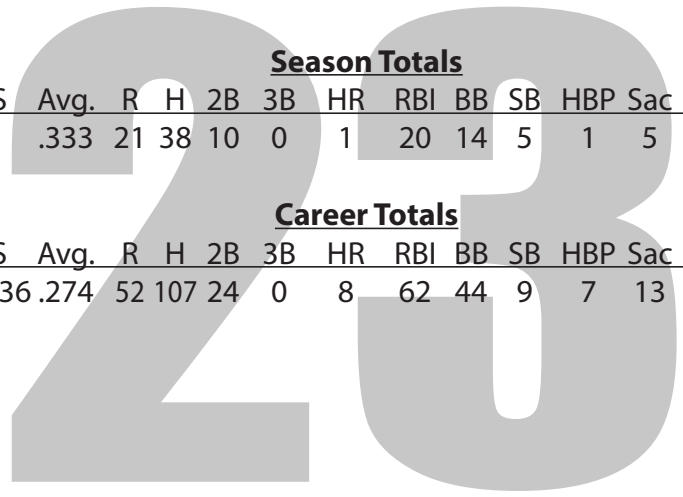

Career Totals

GP/GS	Avg.	R	H	2B	3B	HR	RBI	BB	SB	HBP	Sac	OBP
149/136	.274	52	107	24	0	8	62	44	9	7	13	.357

Date	Opponent	Pos	AB	R	H	RBI	2B	3B	HR	BB	SB	CS	HBP	SAC	SF	GDP	K	PO	A	E	Avg
Feb 19	vs UIC	ph	0	0	0	1	0	0	0	0	0	0	0	0	1	0	0	0	0	0	.000
Feb 20	vs IUPUI	*dh	4	0	0	1	0	0	0	1	0	0	0	0	0	0	0	0	0	0	.000
Feb 20	vs UIC	*dh	3	1	2	0	1	0	0	0	0	1	0	0	0	0	0	0	0	0	.286
Feb 21	vs Iowa	*dh	2	2	2	0	1	0	0	1	0	0	0	0	0	0	0	0	0	0	.444
Feb 26	vs St. John's	ph	1	0	0	0	0	0	0	0	0	0	0	0	0	0	1	0	0	0	.400
Feb 27	vs Western Illinois	*dh	4	1	2	1	2	0	0	0	0	0	0	0	0	0	1	0	0	0	.429
Feb 28	at Auburn	*dh	1	0	0	0	0	0	0	0	0	0	0	0	0	0	0	0	0	0	.400
Mar 04	vs Youngstown State	*dh/c	3	0	1	1	0	0	0	0	0	0	0	0	0	0	0	1	0	0	.389
Mar 04	vs Furman	*c/dh	2	2	2	0	0	0	0	1	0	0	0	0	0	0	0	1	0	0	.450
Mar 05	vs Troy	*dh/c	4	1	3	2	1	0	0	0	0	0	0	0	0	0	0	1	1	0	.500
Mar 06	vs Lipscomb	*dh	3	1	1	1	1	0	0	1	0	0	0	0	0	0	1	0	0	0	.481
Mar 11	vs Utah	*dh/c	3	0	0	0	0	0	0	0	0	0	0	0	0	0	0	0	0	0	.433
Mar 11	vs Florida Gulf Coast	*dh	4	0	2	0	0	0	0	0	0	0	0	0	0	0	1	0	0	0	.441
Mar 12	vs Lehigh	*dh/c	3	0	1	0	0	0	0	1	0	0	0	0	0	0	0	0	0	1	.432
Mar 12	at UCF	*dh	3	0	0	0	0	0	0	0	0	0	0	0	0	0	0	0	0	0	.400
Mar 13	vs Lehigh	*dh/1b	4	1	3	4	1	0	0	0	0	0	0	0	0	0	0	0	0	0	.432
Mar 14	vs Bucknell	*dh/c	4	0	1	0	0	0	0	0	1	0	0	0	0	0	1	1	0	0	.417
Mar 16	vs University at Albany-	*dh/1b	1	0	0	0	0	0	0	0	0	0	0	0	0	0	0	0	0	0	.408
Mar 16	vs University at Albany-	*c	3	0	0	0	0	0	0	0	0	0	0	0	0	0	0	2	0	0	.385
Mar 17	vs Bucknell	*c	3	0	1	0	0	0	0	0	0	0	0	0	0	0	1	5	1	0	.382
Mar 17	vs Rider	*c	1	0	0	0	0	0	0	1	0	0	0	0	0	0	0	5	0	0	.375
03-19-16	BRADLEY-1	*c	3	1	2	2	0	0	1	0	0	0	0	1	0	0	1	1	0	0	.390
Mar 19	BRADLEY-2	*c	3	0	1	1	0	0	0	0	1	0	0	0	0	0	1	3	0	0	.387
Mar 20	BRADLEY	*c	2	1	0	0	0	0	0	1	1	0	0	0	0	0	0	2	0	0	.375
Mar 23	at Indiana	*c	3	2	1	0	0	0	0	0	0	1	0	0	0	0	1	2	0	0	.373
Mar 25	DRAKE-1	*c	2	0	0	0	0	0	0	1	0	0	0	0	0	0	1	0	1	0	.362
Mar 25	DRAKE-2	*c	2	0	1	0	0	0	0	0	0	0	0	0	0	0	0	4	0	1	.366
Mar 26	DRAKE	*c	2	0	0	0	0	0	0	0	0	0	0	0	0	0	1	3	1	1	.356
Mar 30	at Iowa State-1	*c	1	0	0	0	0	0	0	1	0	0	0	1	0	0	1	0	0	0	.351
Apr 03	at UNI-1	*c	4	3	3	2	1	0	0	0	1	0	0	0	0	0	0	4	1	0	.372
Apr 03	at UNI	*c	3	1	1	0	0	0	0	0	0	0	0	1	0	0	1	4	0	0	.370
Apr 09	at Illinois State-1	*c	2	0	0	0	0	0	0	0	0	0	0	0	0	1	0	1	1	0	.361
Apr 09	at Illinois State-2	*c	3	0	1	2	1	0	0	0	0	0	0	0	0	0	0	1	0	0	.360
Apr 16	at Southern Illinois-1	*c	3	0	0	0	0	0	0	0	0	0	0	1	0	0	0	1	0	0	.348
Apr 16	at Southern Illinois-2	*c	2	0	1	0	0	0	0	0	0	0	0	0	0	0	0	5	0	0	.352
Apr 17	at Southern Illinois	*c	2	0	1	0	0	0	0	1	1	0	0	1	0	0	0	7	0	0	.355
Apr 20	LOYOLA RAMBLERS-	*c	2	2	0	1	0	0	0	1	0	0	0	0	0	0	0	6	0	0	.347
Apr 20	LOYOLA RAMBLERS-	*c	1	1	0	0	0	0	0	1	0	0	0	0	0	0	0	2	0	0	.344
Apr 23	EVANSVILLE-1	*c	3	1	1	0	0	0	0	1	0	0	0	0	0	0	0	6	1	0	.343
Apr 23	EVANSVILLE-2	*c	2	0	1	0	0	0	0	0	0	0	0	0	0	0	0	3	0	0	.347
Apr 24	EVANSVILLE	*c	4	0	1	1	0	0	0	0	0	0	0	0	0	0	0	5	1	0	.343
Apr 26	at Loyola Chicago	*c	3	0	0	0	0	0	0	1	0	0	0	0	0	0	1	7	0	0	.333
Apr 29	WICHITA STATE-1	*c	3	0	1	0	0	0	0	0	0	0	0	0	0	0	0	5	0	1	.333
Apr 29	WICHITA STATE-2	*c	3	0	1	0	1	0	0	0	0	0	0	0	0	0	0	3	1	0	.333
Totals		42gs	114	21	38	20	10	0	1	14	5	1	1	5	1	1	14	91	9	4	.333

On base pct. .408 • Slugging pct. .447