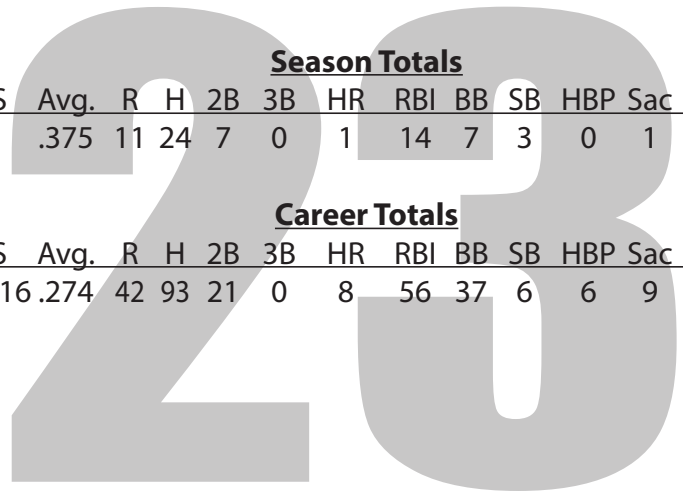

Career Totals

GP/GS	Avg.	R	H	2B	3B	HR	RBI	BB	SB	HBP	Sac	OBP
129/116	.274	42	93	21	0	8	56	37	6	6	9	.353

Date	Opponent	Pos	AB	R	H	RBI	2B	3B	HR	BB	SB	CS	HBP	SAC	SF	GDP	K	PO	A	E	Avg
Feb 19	vs UIC	ph	0	0	0	1	0	0	0	0	0	0	0	0	1	0	0	0	0	0	.000
Feb 20	vs IUPUI	*dh	4	0	0	1	0	0	0	1	0	0	0	0	0	0	0	0	0	0	.000
Feb 20	vs UIC	*dh	3	1	2	0	1	0	0	0	0	1	0	0	0	0	0	0	0	0	.286
Feb 21	vs Iowa	*dh	2	2	2	0	1	0	0	1	0	0	0	0	0	0	0	0	0	0	.444
Feb 26	vs St. John's	ph	1	0	0	0	0	0	0	0	0	0	0	0	0	0	1	0	0	0	.400
Feb 27	vs Western Illinois	*dh	4	1	2	1	2	0	0	0	0	0	0	0	0	0	1	0	0	0	.429
Feb 28	at Auburn	*dh	1	0	0	0	0	0	0	0	0	0	0	0	0	0	0	0	0	0	.400
Mar 04	vs Youngstown State	*dh/c	3	0	1	1	0	0	0	0	0	0	0	0	0	0	0	1	0	0	.389
Mar 04	vs Furman	*c/dh	2	2	2	0	0	0	0	1	0	0	0	0	0	0	0	1	0	0	.450
Mar 05	vs Troy	*dh/c	4	1	3	2	1	0	0	0	0	0	0	0	0	0	0	1	1	0	.500
Mar 06	vs Lipscomb	*dh	3	1	1	1	1	0	0	1	0	0	0	0	0	0	1	0	0	0	.481
Mar 11	vs Utah	*dh/c	3	0	0	0	0	0	0	0	0	0	0	0	0	0	0	0	0	0	.433
Mar 11	vs Florida Gulf Coast	*dh	4	0	2	0	0	0	0	0	0	0	0	0	0	0	1	0	0	0	.441
Mar 12	vs Lehigh	*dh/c	3	0	1	0	0	0	0	1	0	0	0	0	0	0	0	0	0	1	.432
Mar 12	at UCF	*dh	3	0	0	0	0	0	0	0	0	0	0	0	0	0	0	0	0	0	.400
Mar 13	vs Lehigh	*dh/1b	4	1	3	4	1	0	0	0	0	0	0	0	0	0	0	0	0	0	.432
Mar 14	vs Bucknell	*dh/c	4	0	1	0	0	0	0	0	1	0	0	0	0	0	1	1	0	0	.417
Mar 16	vs University at Albany-	*dh/1b	1	0	0	0	0	0	0	0	0	0	0	0	0	0	0	0	0	0	.408
Mar 16	vs University at Albany-	*c	3	0	0	0	0	0	0	0	0	0	0	0	0	0	0	2	0	0	.385
Mar 17	vs Bucknell	*c	3	0	1	0	0	0	0	0	0	0	0	0	0	0	1	5	1	0	.382
Mar 17	vs Rider	*c	1	0	0	0	0	0	0	1	0	0	0	0	0	0	0	5	0	0	.375
03-19-16	BRADLEY-1	*c	3	1	2	2	0	0	1	0	0	0	1	0	0	0	1	1	0	0	.390
Mar 19	BRADLEY-2	*c	3	0	1	1	0	0	0	1	0	0	0	0	0	0	1	3	0	0	.387
Mar 20	BRADLEY	*c	2	1	0	0	0	0	0	1	1	0	0	0	0	0	0	2	0	0	.375
Totals		22gs	64	11	24	14	7	0	1	7	3	1	0	1	1	0	8	22	2	1	.375

On base pct. .431 • Slugging pct. .531