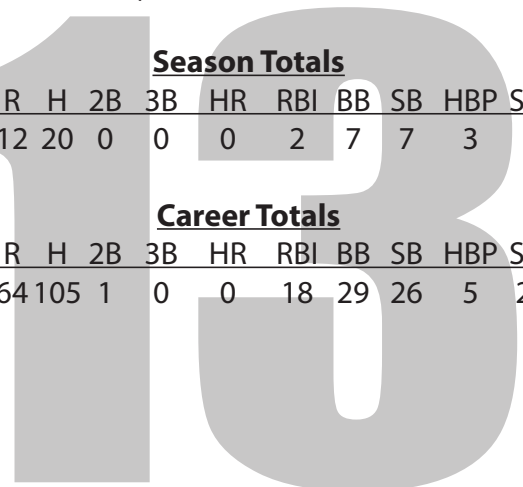

Career Totals

GP/GS	Avg.	R	H	2B	3B	HR	RBI	BB	SB	HBP	Sac	OBP
126/120	.327	64	105	1	0	0	18	29	26	5	27	.392

Date	Opponent	Pos	AB	R	H	RBI	2B	3B	HR	BB	SB	CS	HBP	SAC	SF	GDP	K	PO	A	E	Avg
Feb 19	vs UIC	*ss	4	0	2	0	0	0	0	0	0	1	0	0	0	0	0	3	4	1	.500
Feb 20	vs IUPUI	*ss	6	2	1	0	0	0	0	0	0	0	0	0	0	0	0	3	8	0	.300
Feb 20	vs UIC	*ss	3	0	1	0	0	0	0	0	1	0	0	1	0	0	0	0	1	1	.308
Feb 21	vs Iowa	*ss	3	0	1	0	0	0	0	0	1	0	0	0	0	0	0	0	5	0	.312
Feb 26	vs St. John's	*ss	4	0	0	0	0	0	0	1	0	0	0	0	0	0	2	1	4	0	.250
Feb 26	vs Boston College	*ss	3	0	3	0	0	0	0	0	0	0	0	0	0	0	0	0	1	0	.348
Feb 27	vs Western Illinois	*ss	2	0	1	0	0	0	0	0	1	0	0	1	0	0	0	5	6	0	.360
Feb 28	at Auburn	*ss	2	0	0	0	0	0	0	0	0	0	0	0	0	0	2	3	1	2	.333
Mar 04	vs Youngstown State	*ss	1	0	0	0	0	0	0	1	0	0	0	1	0	0	0	1	2	0	.321
Mar 04	vs Furman	*ss	1	1	1	1	0	0	0	1	0	0	0	0	0	0	0	0	3	0	.345
Mar 05	vs Troy	*ss	5	0	1	0	0	0	0	0	0	0	0	0	0	0	1	1	4	0	.324
Mar 06	vs Lipscomb	*2b	2	2	2	0	0	0	0	1	1	0	1	0	0	0	0	2	1	0	.361
Mar 11	vs Utah	*ss	2	0	0	0	0	0	0	1	0	0	0	0	0	0	1	5	1	1	.342
Mar 11	vs Florida Gulf Coast	*ss	3	0	0	0	0	0	0	0	0	0	0	0	0	0	1	2	5	0	.317
Mar 12	vs Lehigh	*ss	3	1	0	0	0	0	0	0	0	0	0	0	0	0	2	3	3	0	.295
Mar 12	at UCF	*ss	1	0	0	0	0	0	0	0	0	0	0	0	0	0	0	2	2	0	.289
Mar 13	vs Lehigh	*ss	2	1	0	0	0	0	0	0	0	0	1	0	0	0	0	3	3	0	.277
Mar 14	vs Bucknell	*ss	3	1	1	0	0	0	0	0	0	0	0	0	0	0	0	0	2	0	.280
Mar 14	vs University at Albany	*ss	3	0	1	1	0	0	0	0	0	0	0	0	0	0	0	1	4	1	.283
Mar 16	vs University at Albany-	*ss	2	0	1	0	0	0	0	0	0	0	0	0	0	0	0	1	5	0	.291
Mar 16	vs University at Albany-	*ss	3	1	1	0	0	0	0	0	0	0	0	0	0	0	0	0	3	0	.293
Mar 17	vs Bucknell	*ss	2	1	2	0	0	0	0	0	1	0	0	0	0	0	0	1	1	0	.317
Mar 17	vs Rider	*ss/2b	3	0	0	0	0	0	0	0	0	0	0	0	0	0	0	3	2	0	.302
03-19-16	BRADLEY-1	*ss	3	2	1	0	0	0	0	0	1	0	0	1	0	0	0	2	4	1	.303
Mar 19	BRADLEY-2	*ss	2	0	0	0	0	0	0	1	0	1	0	0	0	0	1	0	2	0	.294
Mar 20	BRADLEY	*ss	1	0	0	0	0	0	0	1	1	0	1	0	0	0	0	1	4	1	.290
Totals		26gs	69	12	20	2	0	0	0	7	7	2	3	4	0	0	10	43	81	8	.290

On base pct. .380 • Slugging pct. .290