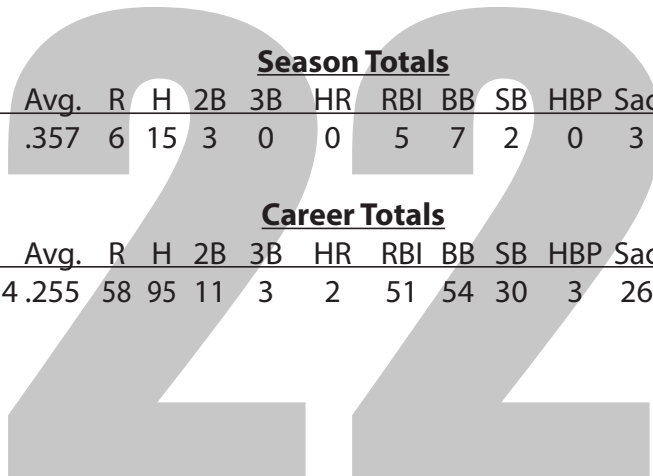

Career Totals

GP/GS	Avg.	R	H	2B	3B	HR	RBI	BB	SB	HBP	Sac	OBP
172/124	.255	58	95	11	3	2	51	54	30	3	26	.351

Date	Opponent	Pos	AB	R	H	RBI	2B	3B	HR	BB	SB	CS	HBP	SAC	SF	GDP	K	PO	A	E	Avg	
Feb 19	vs UIC	pr	0	0	0	0	0	0	0	0	0	0	0	0	0	0	0	0	0	0	0	.000
Feb 20	vs IUPUI	ph	1	0	0	0	0	0	0	0	0	0	0	0	0	0	0	0	0	0	0	.000
Feb 21	vs Iowa	ph	1	0	0	0	0	0	0	0	0	0	0	0	0	0	0	0	0	0	0	.000
Feb 26	vs St. John's	ph/dh	2	1	1	0	0	0	0	1	0	0	0	0	0	0	0	0	0	0	0	.250
Feb 26	vs Boston College	ph	1	0	1	0	0	0	0	0	1	0	0	0	0	0	0	0	0	0	0	.400
Feb 27	vs Western Illinois	*of	3	0	1	1	1	0	0	0	1	0	0	0	1	0	0	0	0	0	0	.375
Feb 28	at Auburn	*of	1	0	0	0	0	0	0	0	0	0	0	0	0	0	0	0	0	0	0	.333
Mar 04	vs Youngstown State	*of	1	0	0	0	0	0	0	1	0	0	0	0	0	0	0	2	0	0	0	.300
Mar 04	vs Furman	*of	2	1	1	1	0	0	0	1	0	1	0	0	0	0	0	1	0	0	0	.333
Mar 05	vs Troy	*of/ph	4	1	2	1	0	0	0	0	0	0	0	0	0	0	0	1	0	0	0	.375
Mar 06	vs Lipscomb	*of	3	0	0	0	0	0	0	0	0	0	0	1	0	0	1	1	0	0	0	.316
Mar 11	vs Utah	ph/dh	1	0	0	0	0	0	0	0	0	0	0	0	0	0	0	0	0	0	0	.300
Mar 11	vs Florida Gulf Coast	ph	1	0	0	0	0	0	0	0	0	0	0	0	0	0	0	0	0	0	0	.286
Mar 12	vs Lehigh	ph	0	1	0	0	0	0	0	1	0	0	0	0	0	0	0	0	0	0	0	.286
Mar 12	at UCF	ph	0	0	0	1	0	0	0	1	0	0	0	0	0	0	0	0	0	0	0	.286
Mar 13	vs Lehigh	ph	1	0	1	0	0	0	0	0	0	0	0	0	0	0	0	0	0	0	0	.318
Mar 14	vs Bucknell	1b	1	0	0	0	0	0	0	0	0	0	0	0	0	0	0	0	0	0	0	.304
Mar 14	vs University at Albany	ph/dh	1	0	0	0	0	0	0	0	0	0	0	0	0	0	1	0	0	0	0	.292
Mar 16	vs University at Albany-	of	1	0	0	0	0	0	0	0	0	0	0	0	0	0	0	0	0	0	0	.280
Mar 16	vs University at Albany-	*of	3	0	1	0	1	0	0	0	0	0	0	0	0	0	0	3	0	0	0	.286
Mar 17	vs Bucknell	*of	2	0	1	0	0	0	0	0	0	0	1	0	0	0	0	0	0	0	0	.300
Mar 17	vs Rider	*of/dh	3	2	3	0	1	0	0	1	0	0	0	0	0	0	0	0	0	0	0	.364
03-19-16	BRADLEY-1	*of	3	0	0	0	0	0	0	1	0	0	0	1	0	0	0	1	0	0	0	.333
Mar 19	BRADLEY-2	*of	3	0	1	0	0	0	0	0	0	0	0	0	0	0	0	2	0	0	0	.333
Mar 20	BRADLEY	*of	3	0	2	1	0	0	0	0	0	0	0	0	0	0	0	0	0	0	0	.357
Totals		12gs	42	6	15	5	3	0	0	7	2	1	0	3	1	0	2	11	0	0	0	.357

On base pct. .440 • Slugging pct. .429