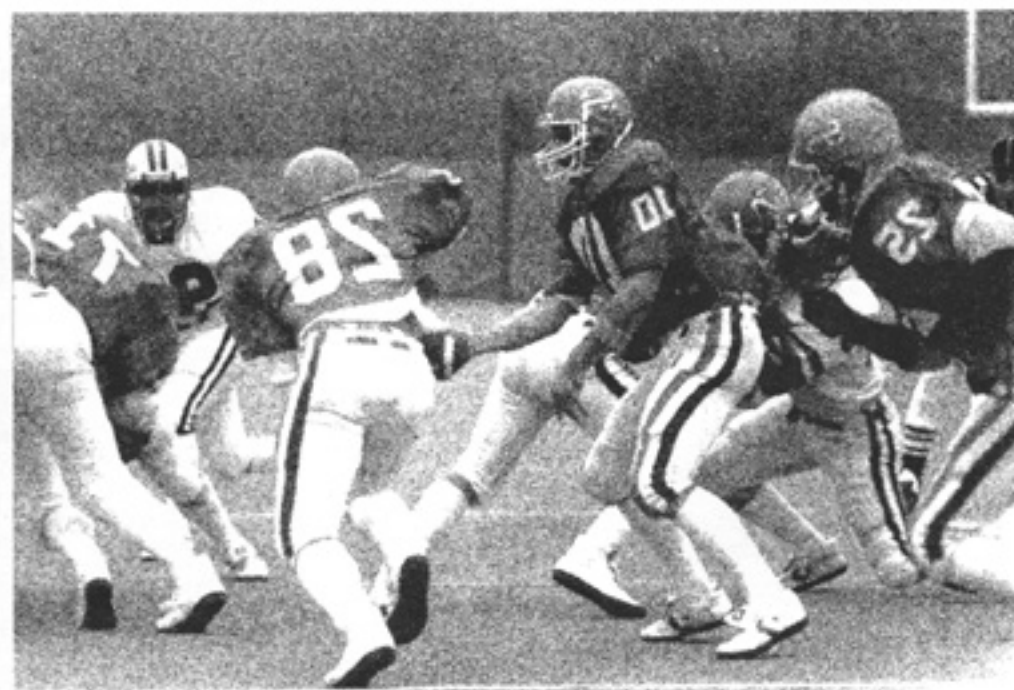

MEET THE SYCAMORES