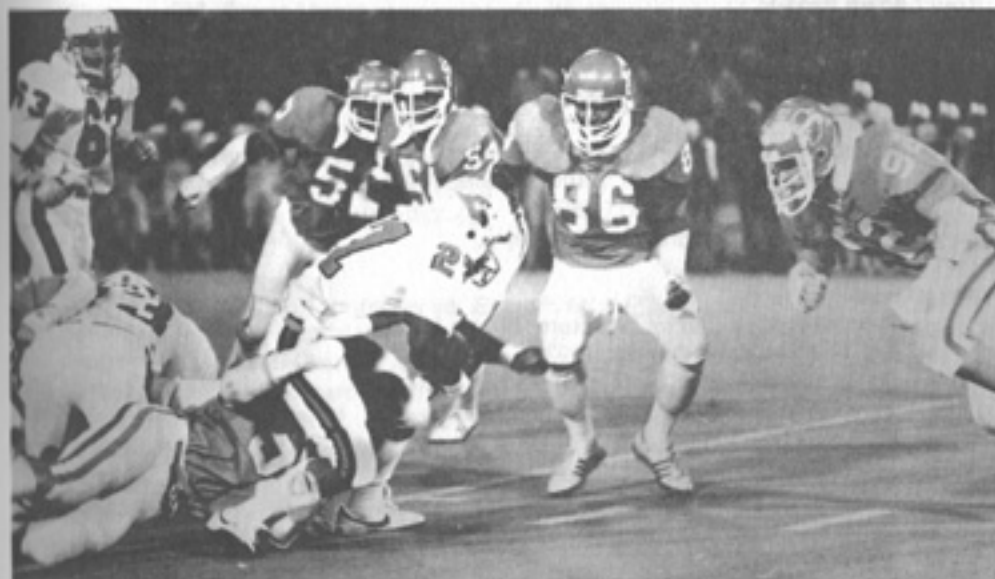

INTERCEPTIONS

	No.	Yds.	Avg.	TD
J. Allman, WS	4	30	7.5	0
R. Tyree, DB	1	39	39.0	0
C. Shaffer, LB	1	4	4.0	0
K. French, CB	1	0	0.0	0
G. Gluscic, DE	1	0	0.0	0
A. Reynolds, DB	1	0	0.0	0
INDIANA STATE	9	73	8.1	0
Opponents	13	179	13.7	1

DEFENSIVE STATISTICS

	T	AT	TL-Yds.	PBU	FR	BK	INT-Yds.
J. Allman, WS	56	36	6 (-9)	7	1		4 (30)
G. Gluscic, DE	27	58	25 (-76)	6	1	1	1 (0)
C. Shaffer, LB	24	45	11 (-43)	4			1 (4)
J. Gaunt, DT	21	48	10 (-27)	2	1	1	
M. Frastak, DT	17	46	8 (-23)	4			
D. Jackson, CB	29	26	6 (-36)	7			
F. Bell, DT	13	32	12 (-32)	1	1		

	T	AT	TL-Yds.	PBU	FR	BK	INT-Yds.
K. French, CB	26	21	5 (-14)	9			1 (0)
D. Tripp, DE	10	33	9 (-30)	3	4		
B. Logan, LB	19	28	3 (-10)	1			
W. Hamilton, SS	11	30	3 (-2)	5			
A. Reynolds, SS	25	16	2 (-2)	4	1		1 (0)
D. Maher, LB	18	22	2 (-3)	1		1	
W. Seaphus, NG	11	25	6 (-25)	1	1		
W. Dodaro, LB	14	25	1 (-1)	2			
D. Harvel, DT	5	25	1 (0)		2		
J. Angyus, CB	11	8	2 (-1)				
R. Tyree, DB	6	12		3	2		1 (39)
E. Campbell, NG	4	5	1 (-9)	1			
R. Suzich, DE	1	5			1		
P. Willett, DT	2	2	1 (-1)				
G. Gilmore, DE	3	1					
T. Ilkin, DT		2	1 (-2)				
D. Collier, LB	1	1					
K. Lynch, DE				1			

T - Tackles; AT - Assisted Tackles; TL - Tackles for Loss; PBU - Passes Broken Up; FR - Fumbles Recovered; BK - Blocked Kicks; INT - Interception.

Closing in to put a stop to a short gain by a Louisville runner are (left to right) Walter Seaphus, Bill Logan and Mark Frastak. Making the tackle is Craig Shaffer.